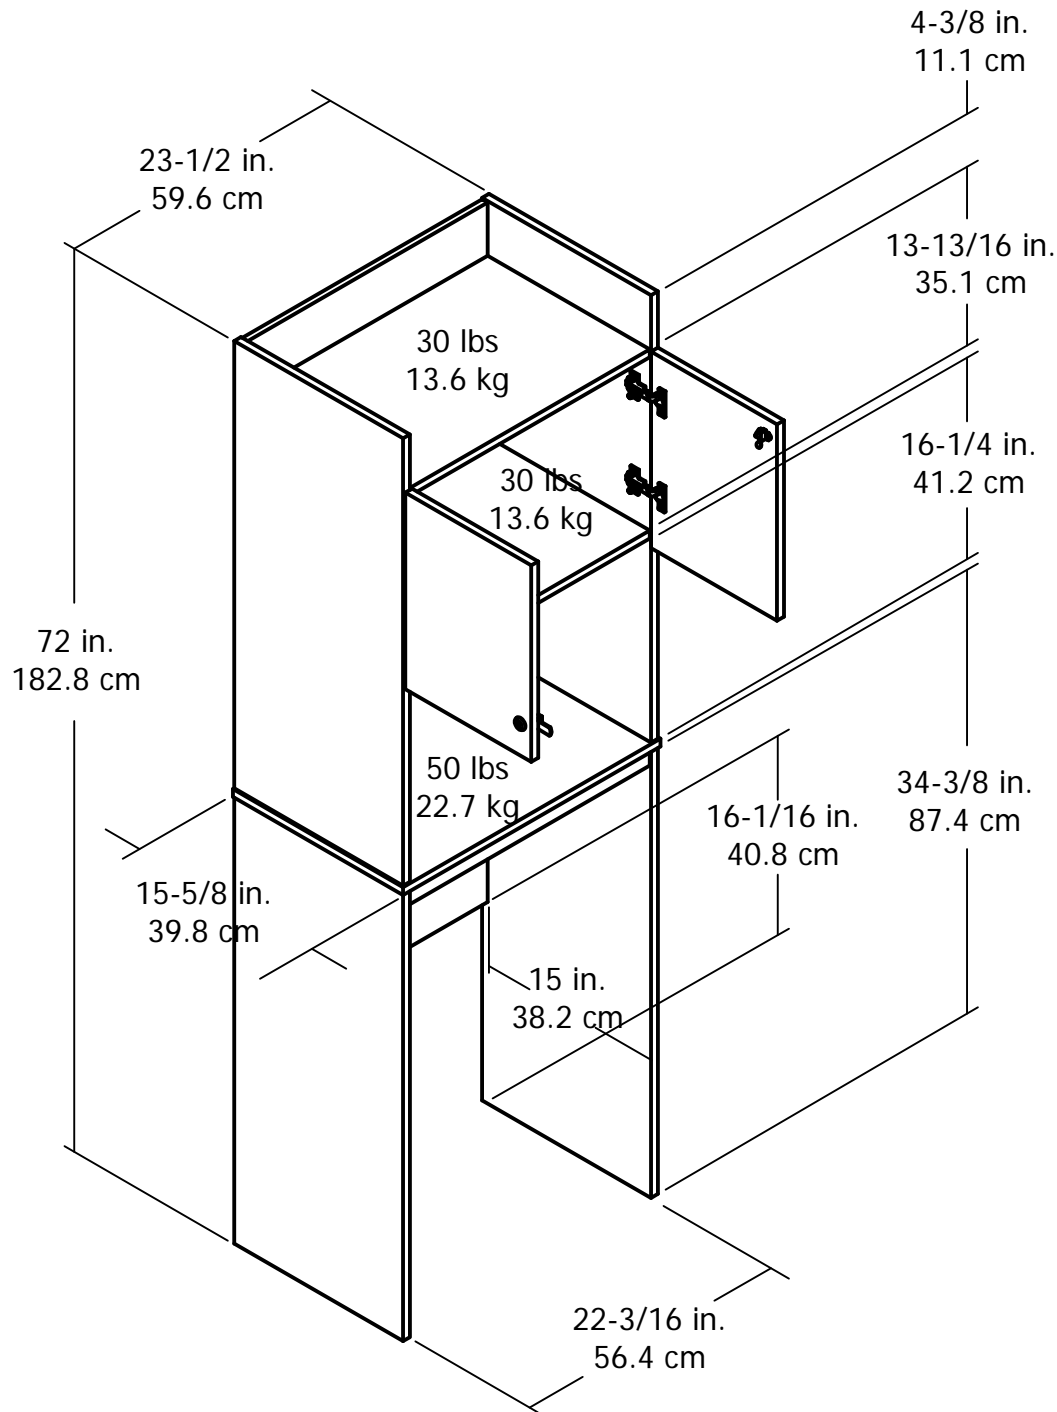

UNIT DESCRIPTION
FRIDGE STORAGE

ASSEMBLED DIMENSIONS (H X W X D)
72" X 23-11/16" X 15-5/8"
182.8cm X 60.2cm X 39.8cm

Assembled Weight: 71 lbs. (32.2 kg)
 Finish Color: Black