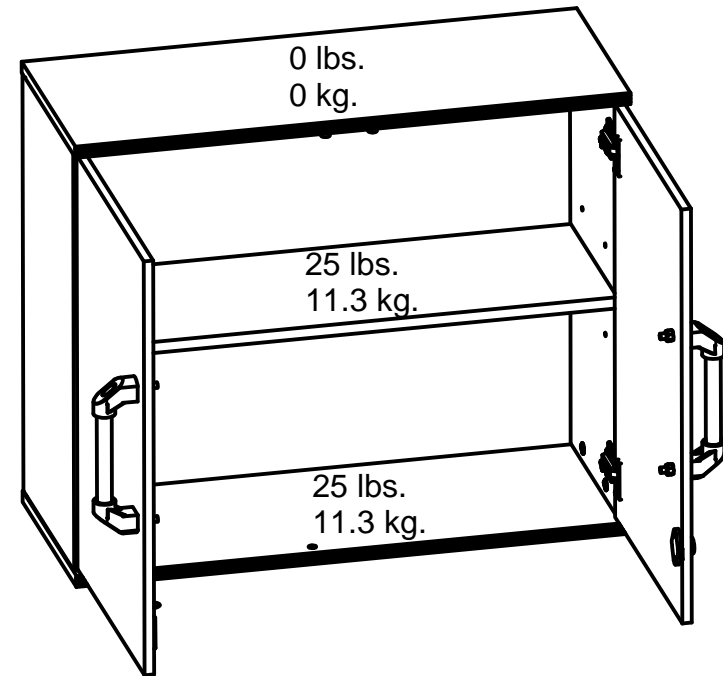

7445059COM - Wall Cabinet

Finish: Charcoal / Silver

Overall Product Size:
29.75"W x 11.75"D x 24.87"H
75.6cm W x 29.9cm D x 63.2cm H

Wood Breakdown: 95%
Total storage: 4.076 cubic feet

Interior Storage dimensions:
(2) storage spaces (adjustable heights)
28.66 in. (72.8 cm) W
23.63 in. (60.0 cm) H
10.40 in. (26.4 cm) D

4.076 cubic feet storage area

Maximum Weight Capacities
Unit Weight: 38 lbs. (17.24 kg)