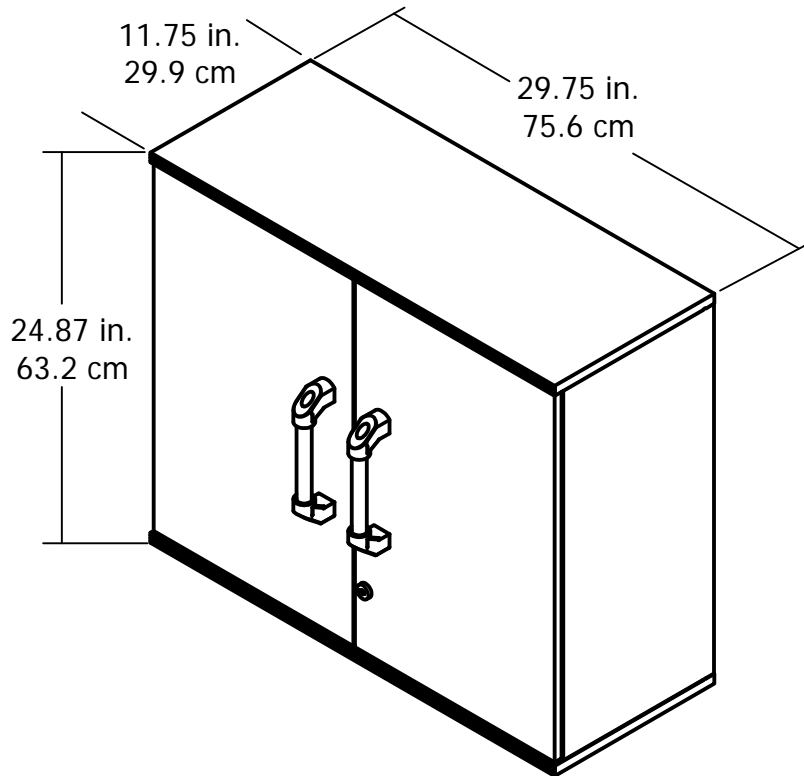

7445059COM - Wall Cabinet

Finish: Charcoal / Silver

Overall Product Size:
29.75"W x 11.75"D x 24.87"H
75.6cm W x 29.9cm D x 63.2cm H

Wood Breakdown: 95%
Total storage: 4.076 cubic feet

Interior Storage dimensions:
(2) storage spaces (adjustable heights)
28.66 in. (72.8 cm) W
23.63 in. (60.0 cm) H
10.40 in. (26.4 cm) D

4.076 cubic feet storage area

Maximum Weight Capacities
Unit Weight: 38 lbs. (17.24 kg)