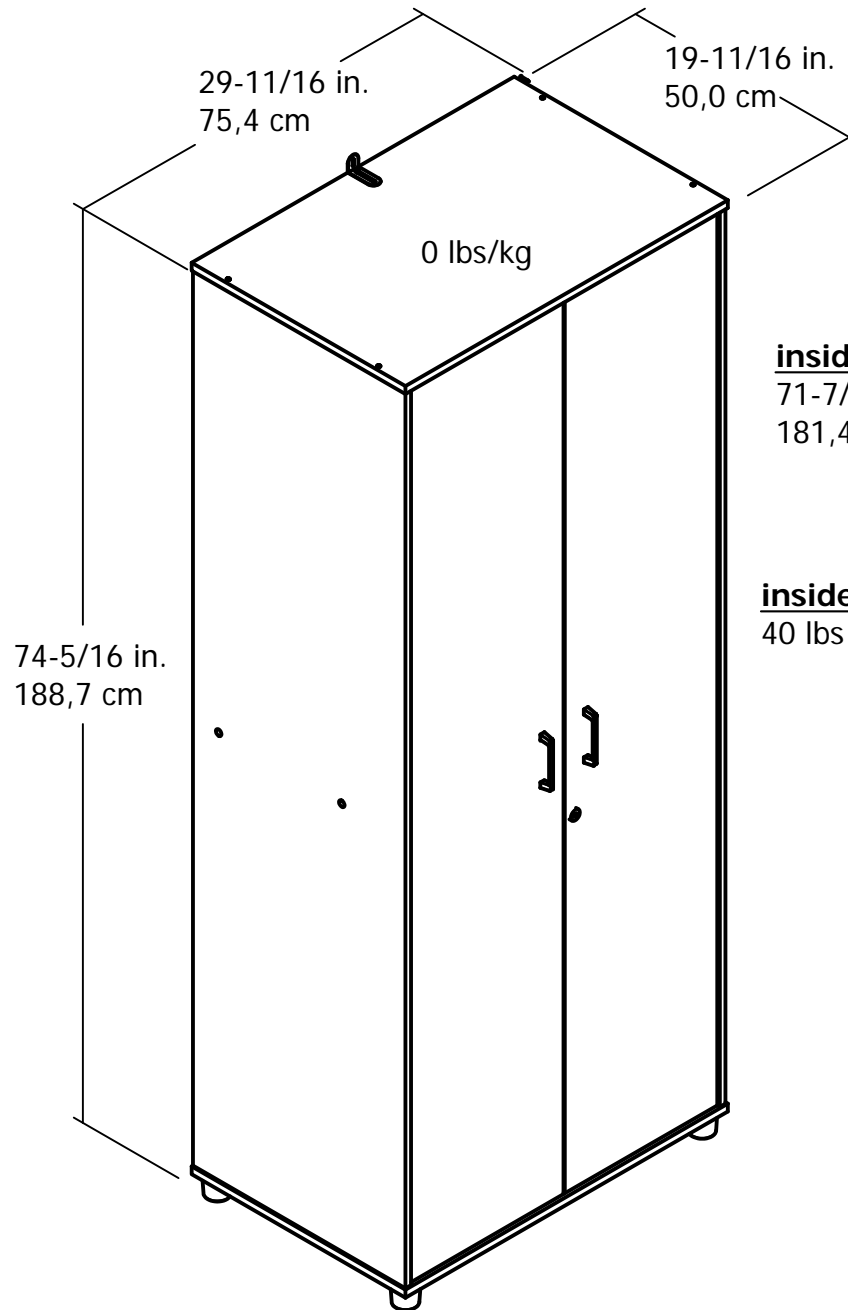

**weight:**  
110 lbs (49.9 kg)

**inside dimensions:**

71-7/16" H x 28-7/16" W x 18-13/16" D  
181,4cm H x 72,2cm W x 47,8cm D

**inside shelves:**

40 lbs (18.1 kg) each