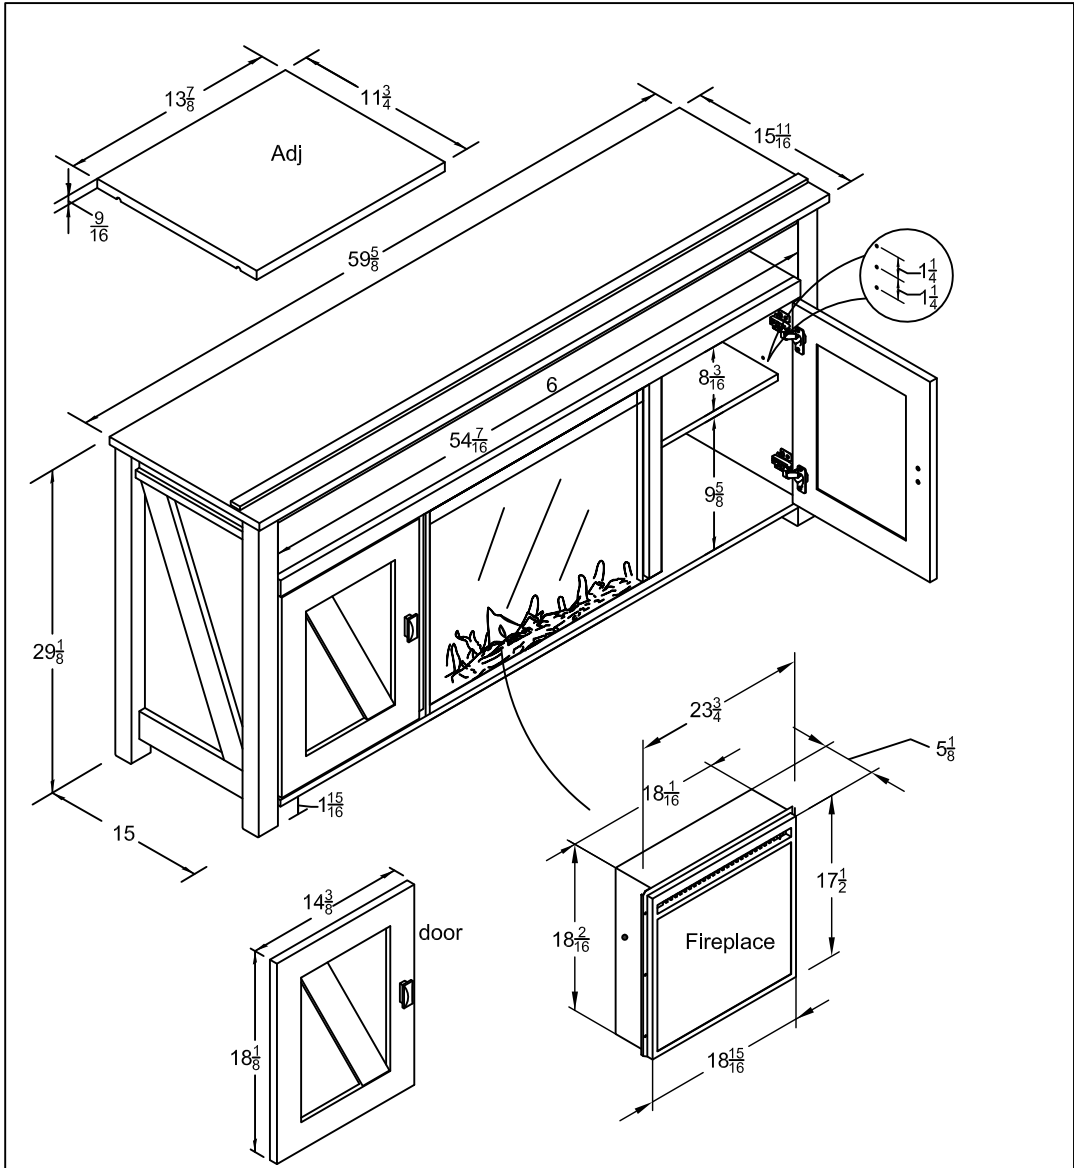

Fireplace TV Stand

1795XXXOM 1877846CACOM

Wood Breakdown:
 PB:54.85% MDF:29.2%
 Total Storage:4.08cubic feet

Overall Product Size:
 59.6"W x 15.79"D x 29.33"H
 151.4cm W x 40.1cm D x 74.5cm H

Unit Weight: 113.54 lbs (51.5 kg)