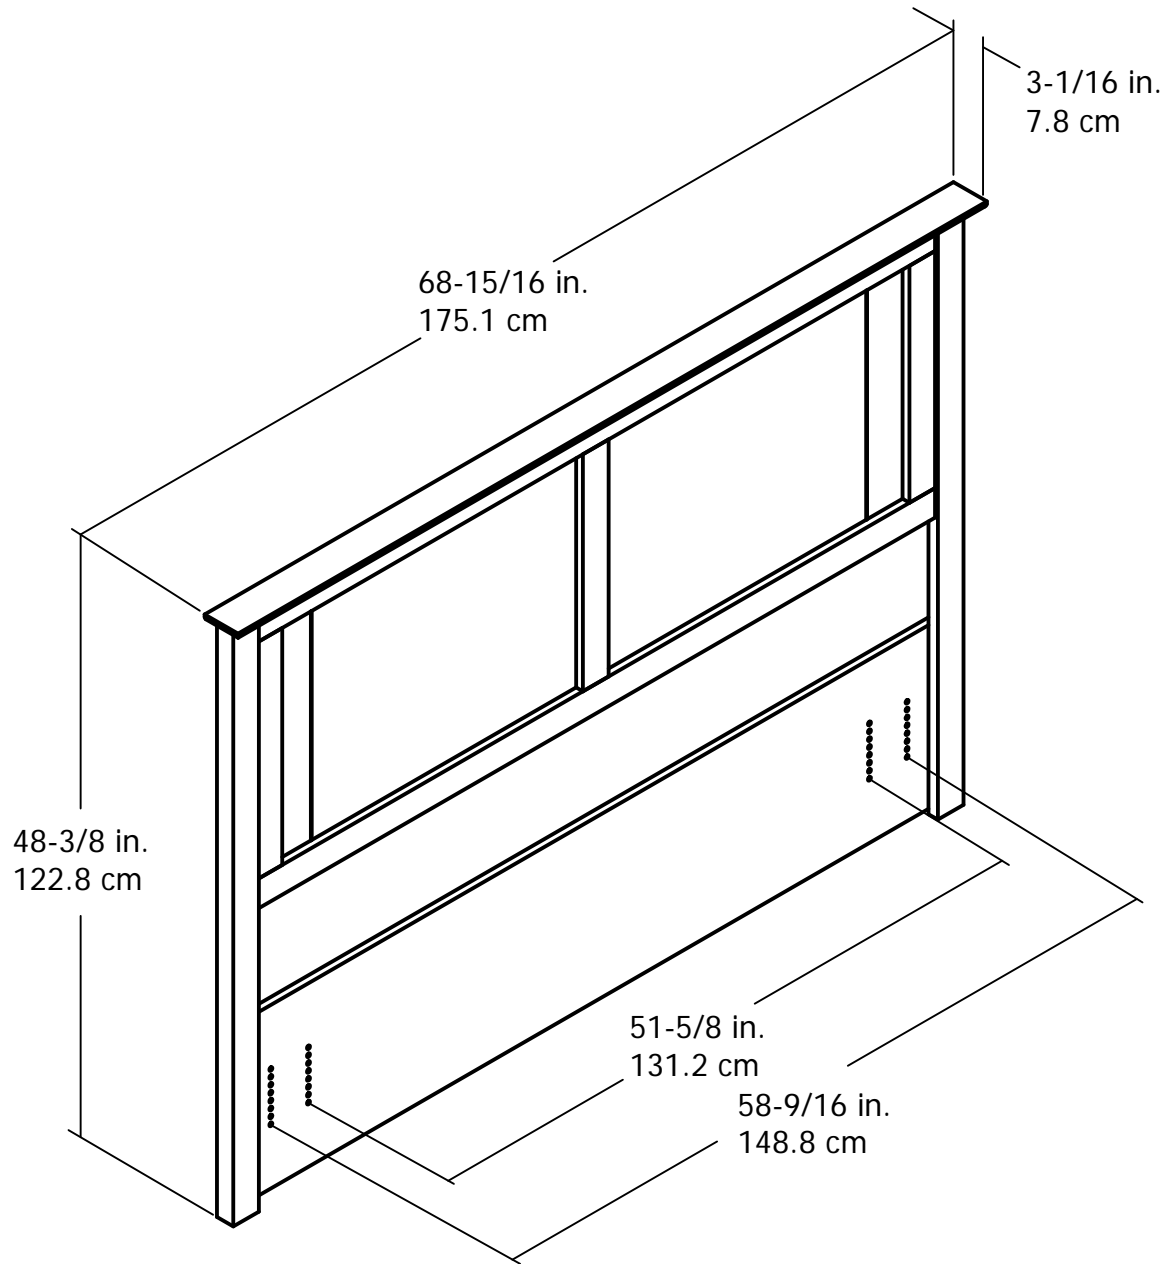

UNIT DESCRIPTION

HEADBOARD

ASSEMBLED DIMENSIONS (H X W X D)

48-3/8 in. H x 68-15/16 in. W x 3-1/16 in. D
122.8 cm H x 175.1 cm W x 7.8 cm D

FINISH: (408) Graphite / (213) Rodeo Oak

ASSEMBLED WEIGHT: 57 lbs. (25.9 kg)

WOOD BREAKDOWN: 95%

FOR FULL OR QUEEN SIZE FRAMES.