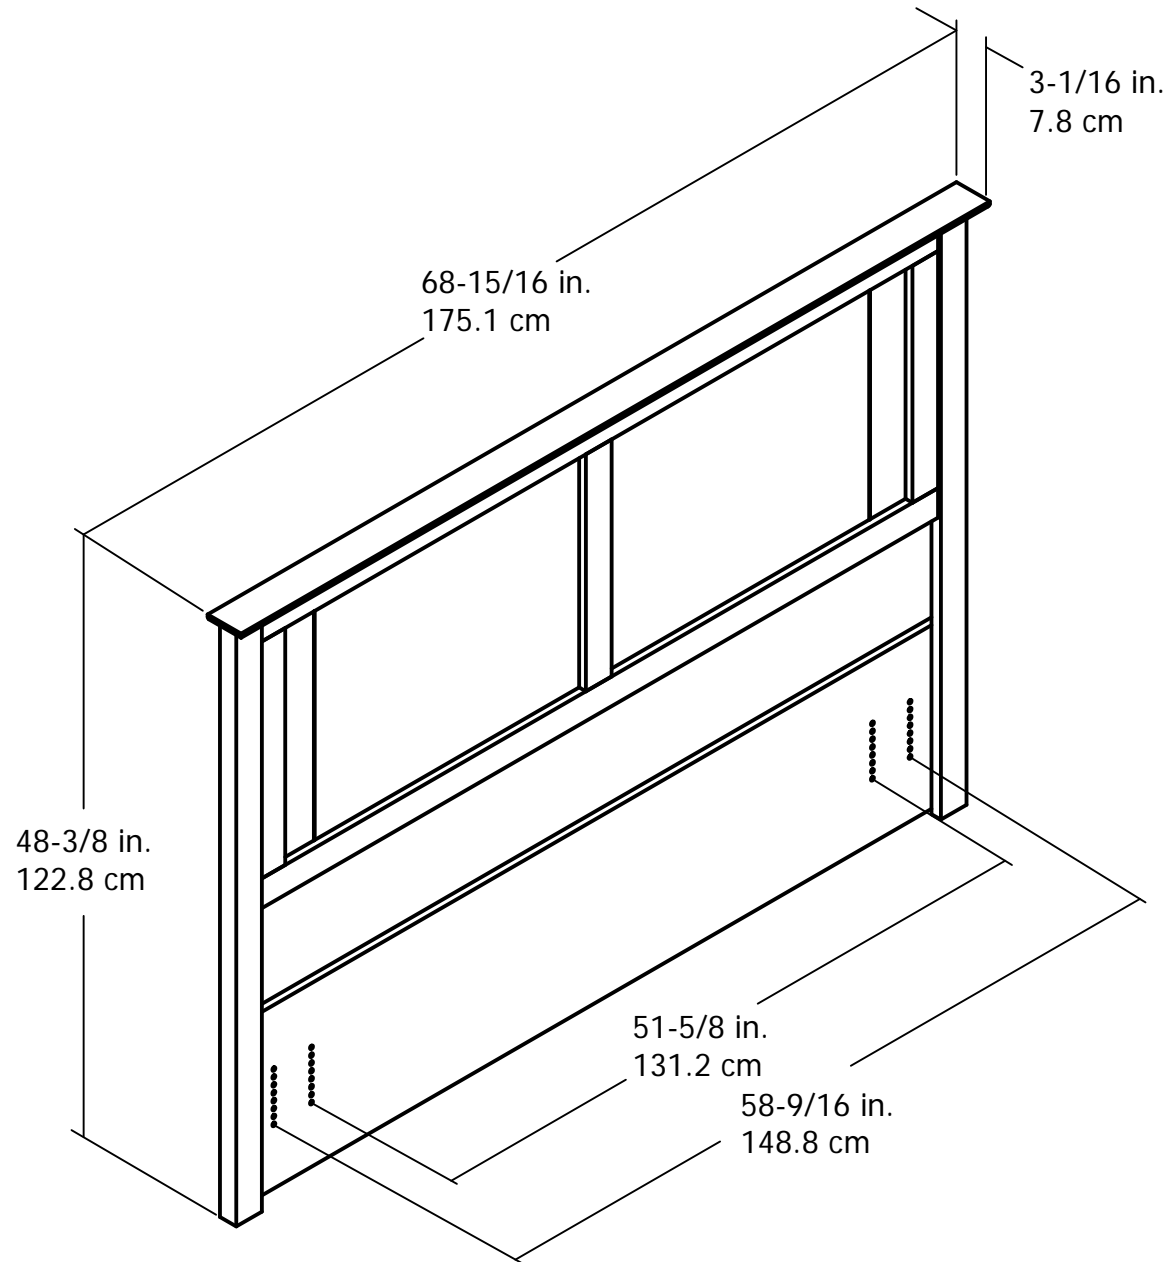

UNIT DESCRIPTION

HEADBOARD

ASSEMBLED DIMENSIONS (H X W X D)

48-3/8 in. H x 68-15/16 in. W x 3-1/16 in. D
122.8 cm H x 175.1 cm W x 7.8 cm D

FINISH: (408) Graphite / (213) Rodeo Oak

ASSEMBLED WEIGHT: 57 lbs. (25.9 kg)

WOOD BREAKDOWN: 95%

FOR FULL OR QUEEN SIZE FRAMES.