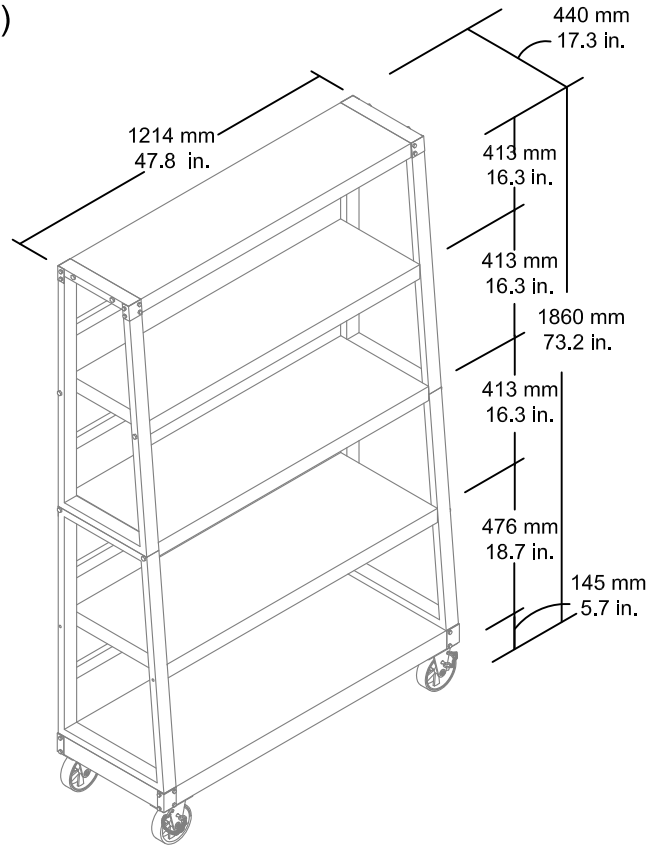

Wade Veneer Bookcase  
Model Number: 9660096  
Finish: Mahogany

OVERALL PRODUCT SIZE(in inches)

Bookcase: 47.8" (W) \* 17.3" (D) \* 73.2" (H)  
Unit Weight: 111.1 lbs (50.5 kgs)

MAXIMUM WEIGHT CAPACITIES