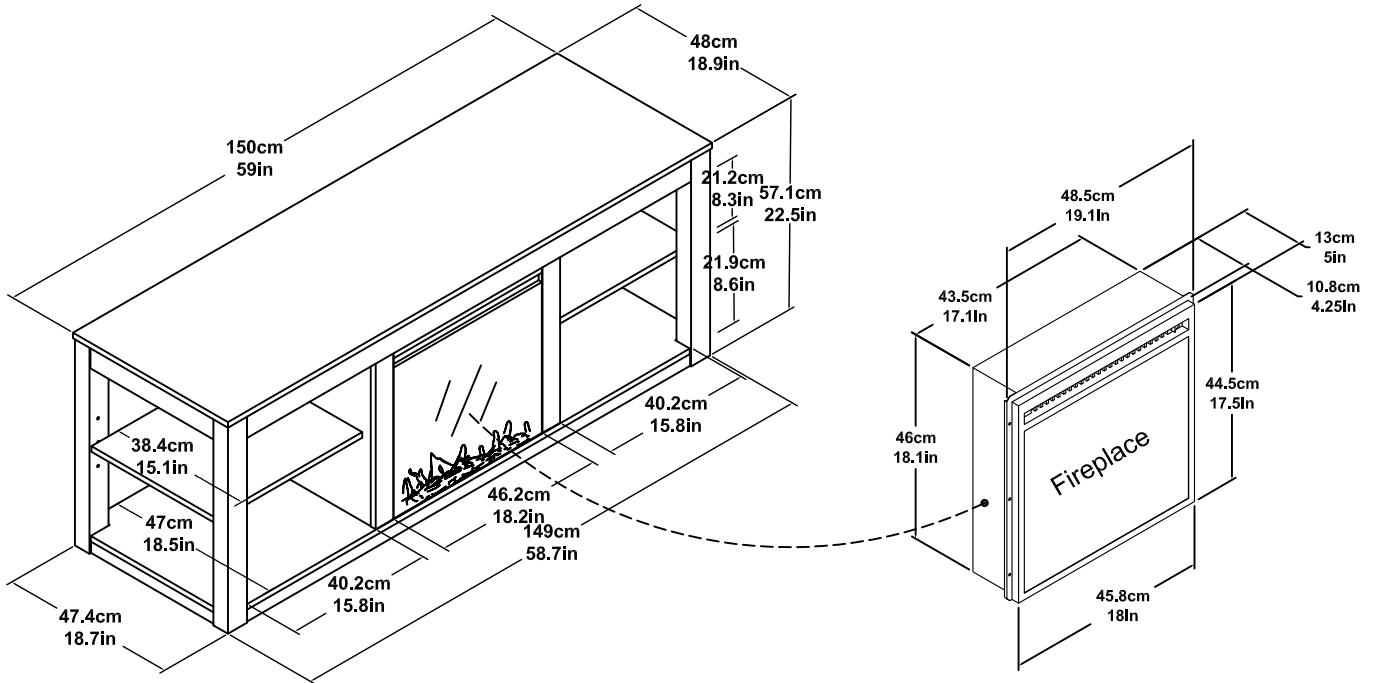

# Parsons Fireplace Console

Model Number: 1816096COM

1816196COM, 1816296COM

OVERALL PRODUCT SIZE(in inches)

TV STAND: 59" (W)\* 18.9" (D)\* 22.5" (H)

Unit Net Weight: 83.6lbs (38kg)

## MAXIMUM WEIGHT CAPACITIES