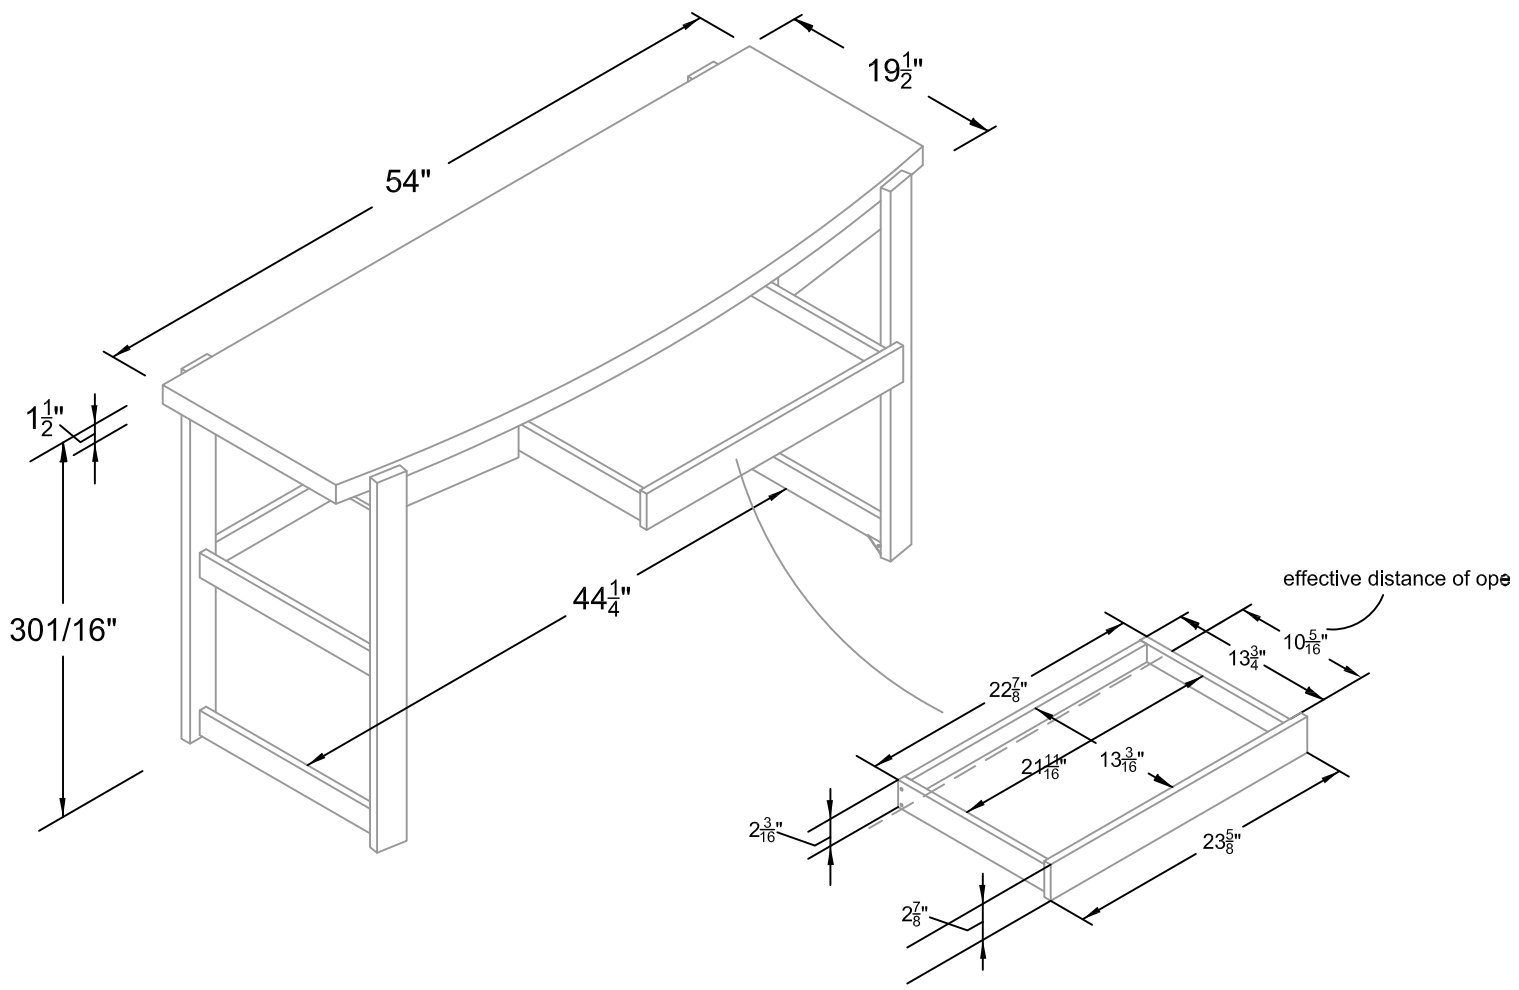

Desk  
Model Number: 9891096COM  
Finish: Espresso

OVERALL PRODUCT SIZE(in inches)

54" (W) \* 19<sup>1</sup>/<sub>2</sub>" (D) \* 30<sup>1</sup>/<sub>16</sub>" (H)

MAXIMUM WEIGHT CAPACITIES