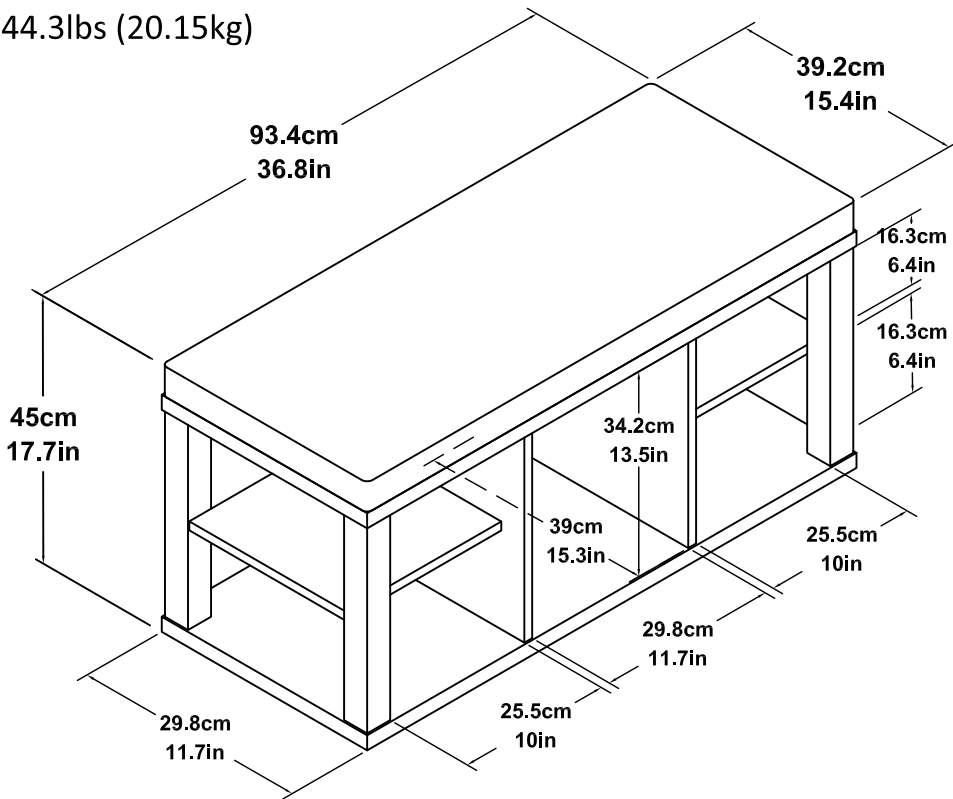

Parsons Bench

Model Number: 3610096COM,
3610196COM,3610296COM

OVERALL PRODUCT SIZE(in inches)

Bench: 36.8" (W)* 15.4" (D)* 17.7" (H)

Unit Net Weight: 44.3lbs (20.15kg)

MAXIMUM WEIGHT CAPACITIES