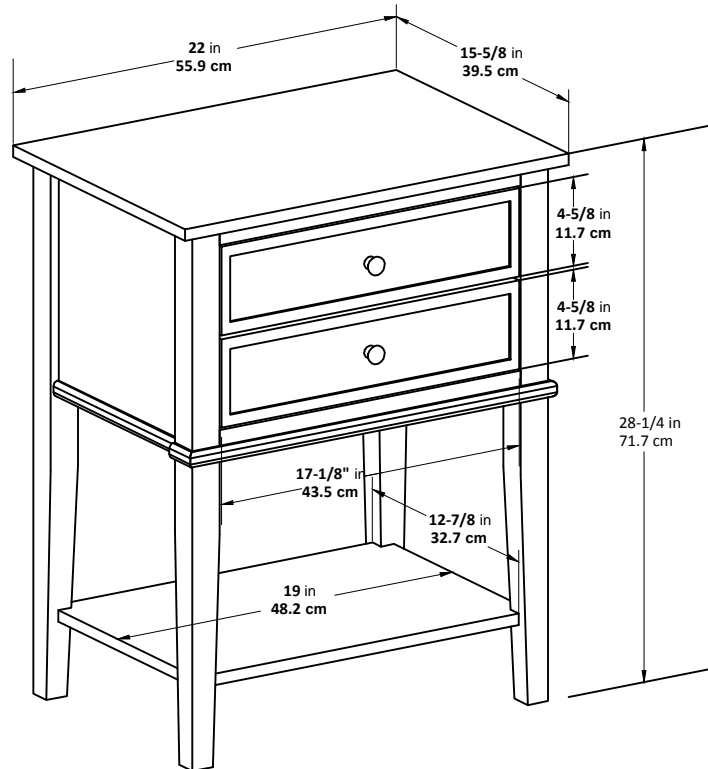

Franklin End Table W/2 Drawers

Model Number: 5062496PCOM
Finish: Yellow

OVERALL PRODUCT SIZE(in inches)

End Table W/2 Drawer: 22"(W)* 15-5/8"(D)* 28-1/4"(H)

MAXIMUM WEIGHT CAPACITIES