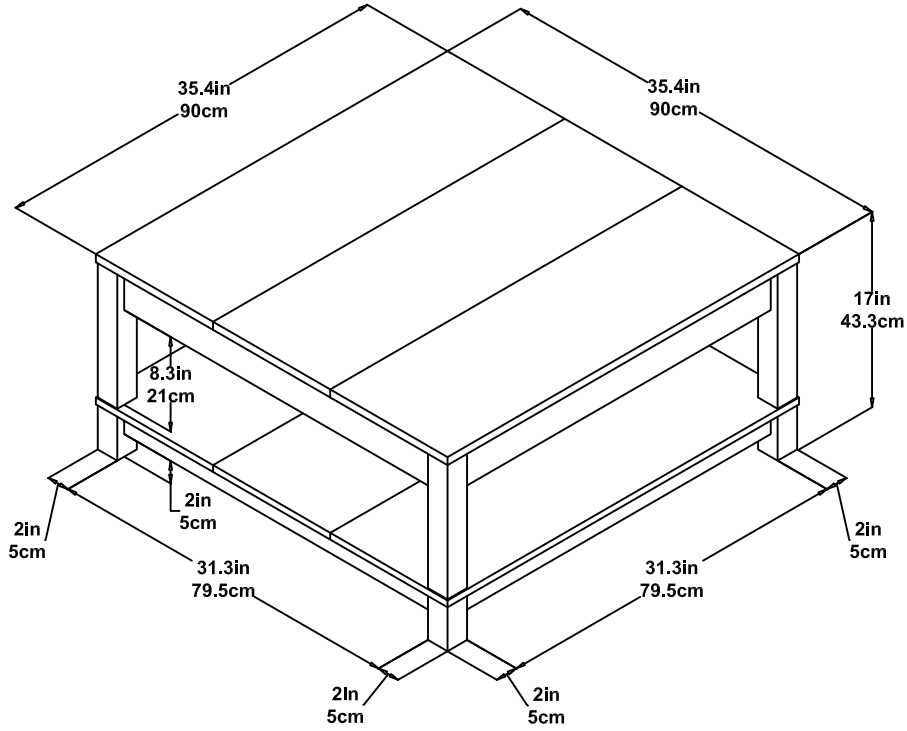

Coffee Table

Model Number: 5047196PCOM

Finish: Black/Sonoma Oak

OVERALL PRODUCT SIZE(in inches)

Cabinet: 35.4" (W)* 35.4" (D)* 17" (H)

Unit Net weight: 64.2lbs(29.2kg)

MAXIMUM WEIGHT CAPACITIES