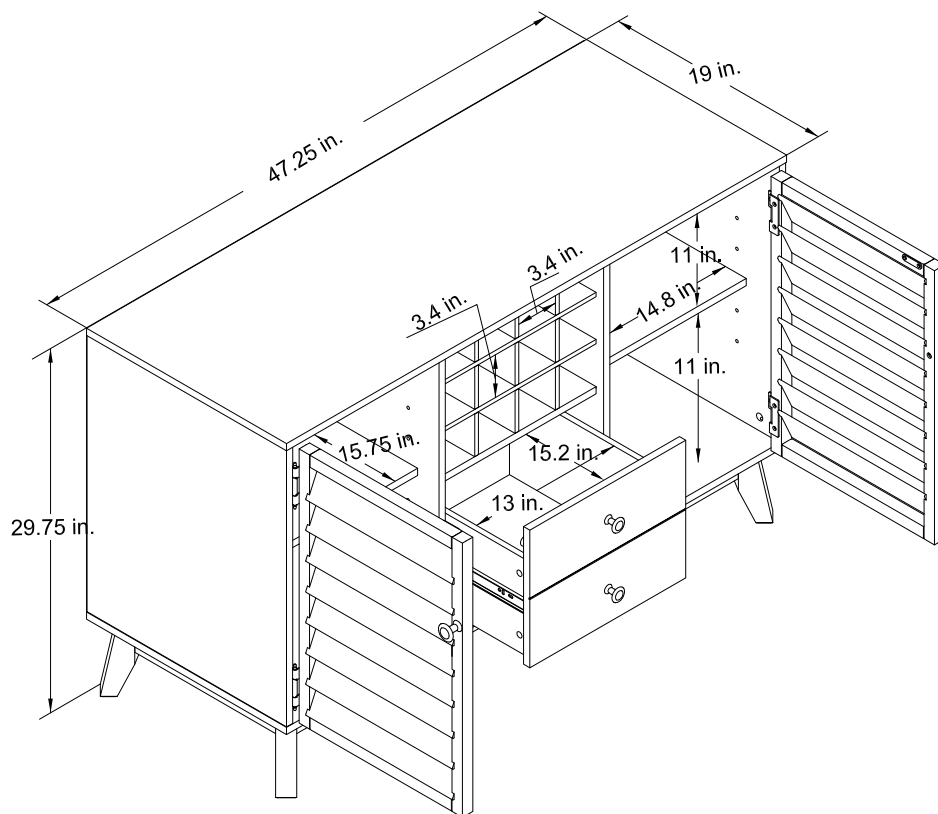

# Wine Cabinet

Model Number: 7904096COM  
Finish: English Walnut

## OVERALL PRODUCT SIZE(in inches)

Wine cabinet: 47.25"(W)\*19"(D)\*29.75"(H)

Weight: 45.64 kgs

## MAXIMUM WEIGHT CAPACITIES