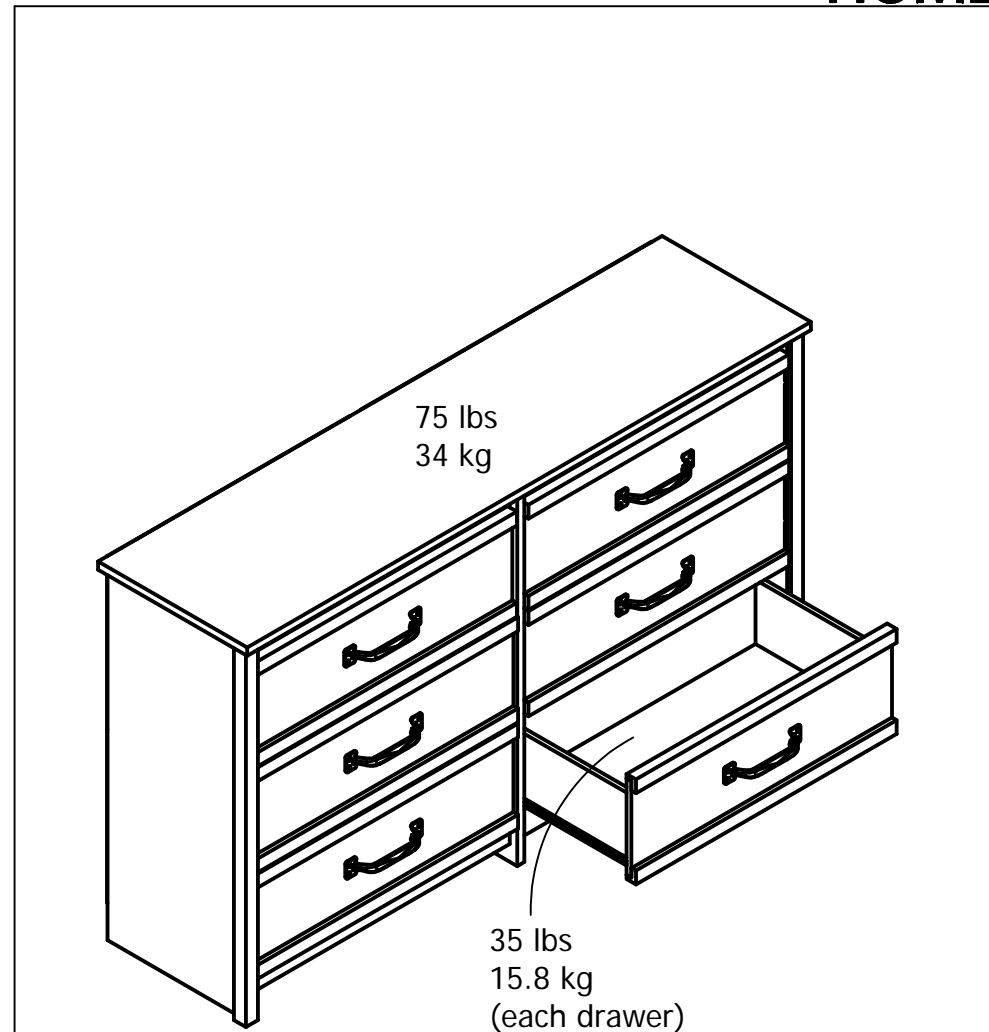

5758337COM - 6 Drawer Dresser

Finish: Ironwood

Interior Drawer dimensions:

25.67 in. (65.2 cm) W

5.87 in. (14.9 cm) H

13.0 in. (33 cm) D

1.12 cubic feet each drawer

Wood Breakdown: 95%

Total storage: 6.72 cubic feet

Overall Product Size:

59.33"W x 15.67"D x 35"H

150.7cm W x 39.8cm D x 88.9cm H

Maximum Weight Capacities

Unit Weight: 136 lbs. (61.6 kg)