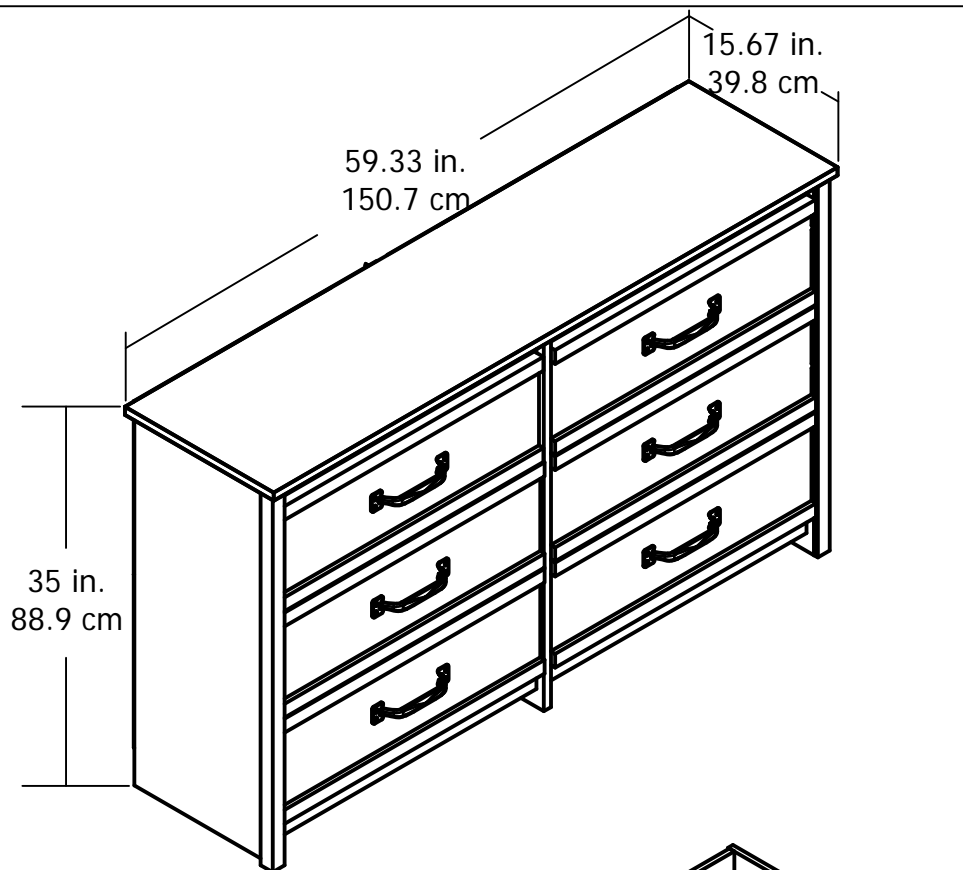

5758337COM - 6 Drawer Dresser

Finish: Ironwood

Interior Drawer dimensions:

25.67 in. (65.2 cm) W

5.87 in. (14.9 cm) H

13.0 in. (33 cm) D

1.12 cubic feet each drawer

Wood Breakdown: 95%

Total storage: 6.72 cubic feet

Overall Product Size:

59.33"W x 15.67"D x 35"H

150.7cm W x 39.8cm D x 88.9cm H

Maximum Weight Capacities

Unit Weight: 136 lbs. (61.6 kg)