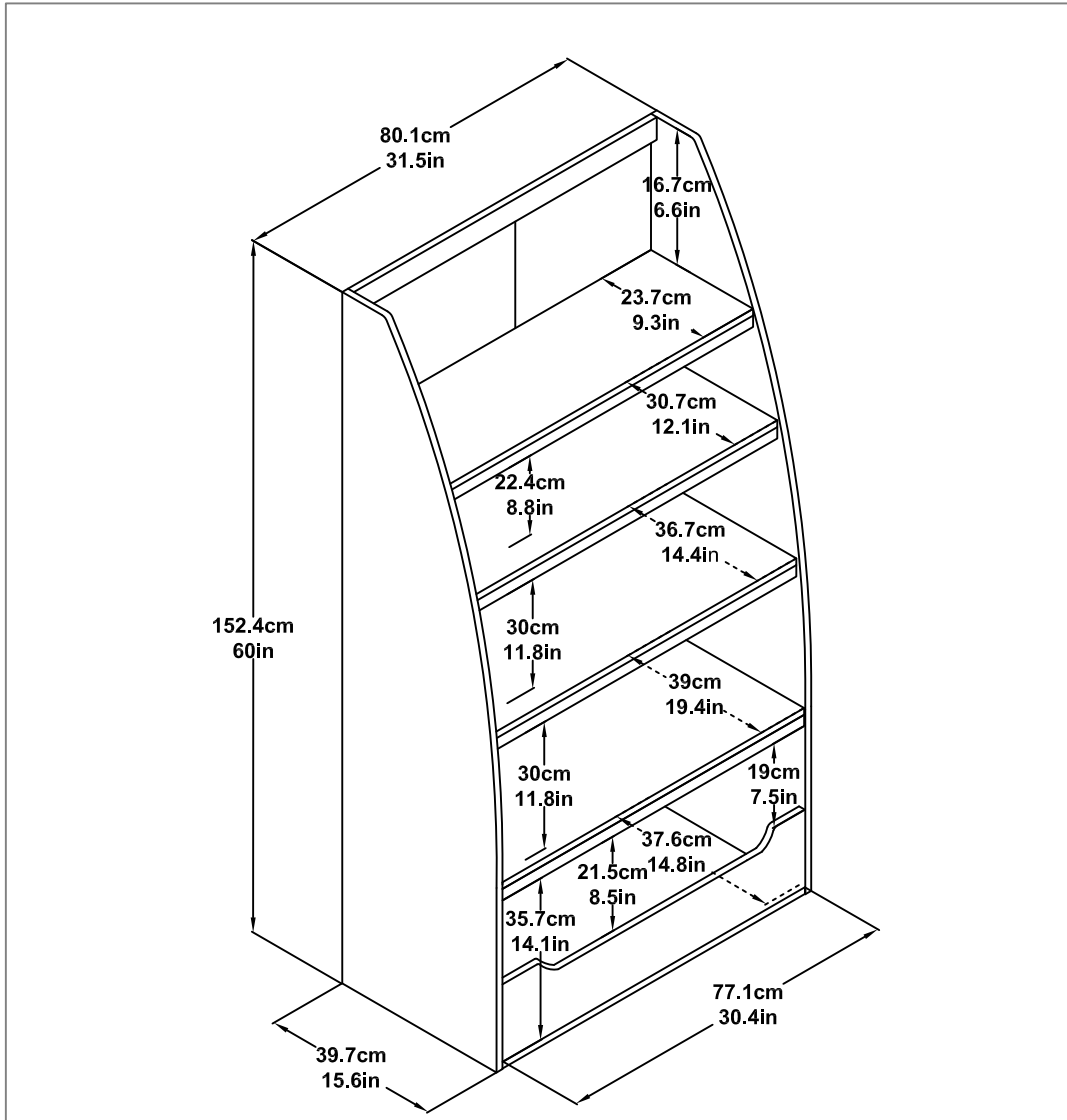

9627096 - Kids Bookcase

Finish: Espresso

Wood Breakdown:
PB 88.5%, MDF 10.4%.
Total storage: 12.6 cubic feet

Overall Product Size:
31.5" W x 15.6" D x 60" H
80.1cm W x 39.7cm D x 152.4cm H

Maximum Weight Capacities
Unit Weight: 63.7 lbs. (28.9 kg)