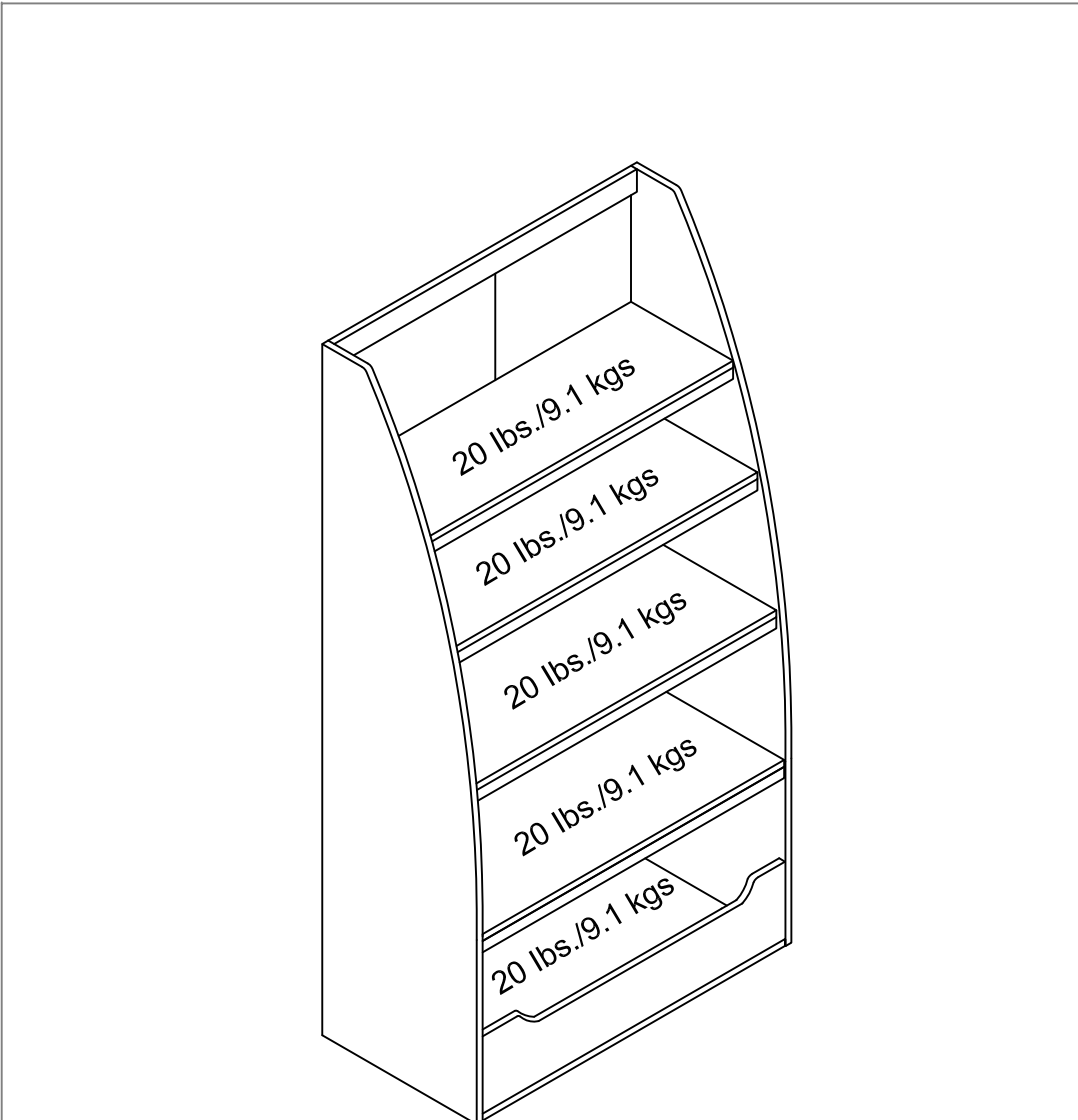

9627096 - Kids Bookcase

Finish: Espresso

Wood Breakdown:
PB 88.5%, MDF 10.4%.
Total storage: 12.6 cubic feet

Overall Product Size:
31.5" W x 15.6" D x 60" H
80.1cm W x 39.7cm D x 152.4cm H

Maximum Weight Capacities
Unit Weight: 63.7 lbs. (28.9 kg)