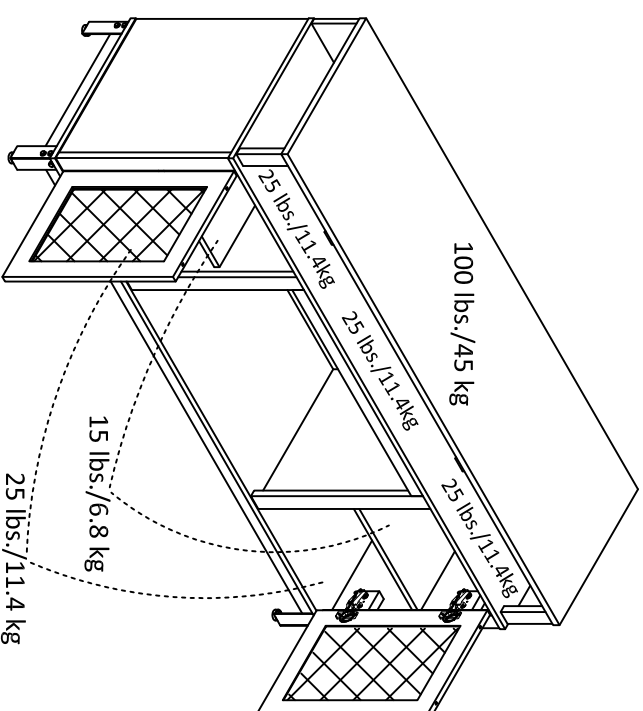

# Fireplace TV Stand

## 1838878COM

Wood Breakdown:  
 PB & MDF 71%.  
 Total storage: 12 cubic feet

Overall Product Size:  
 59.6" W x 17.7" D x 30.6" H  
 151.5cm W x 45cm D x 77.7cm H

Maximum Weight Capacities  
 Unit Weight: 132lbs. (59.8kg)