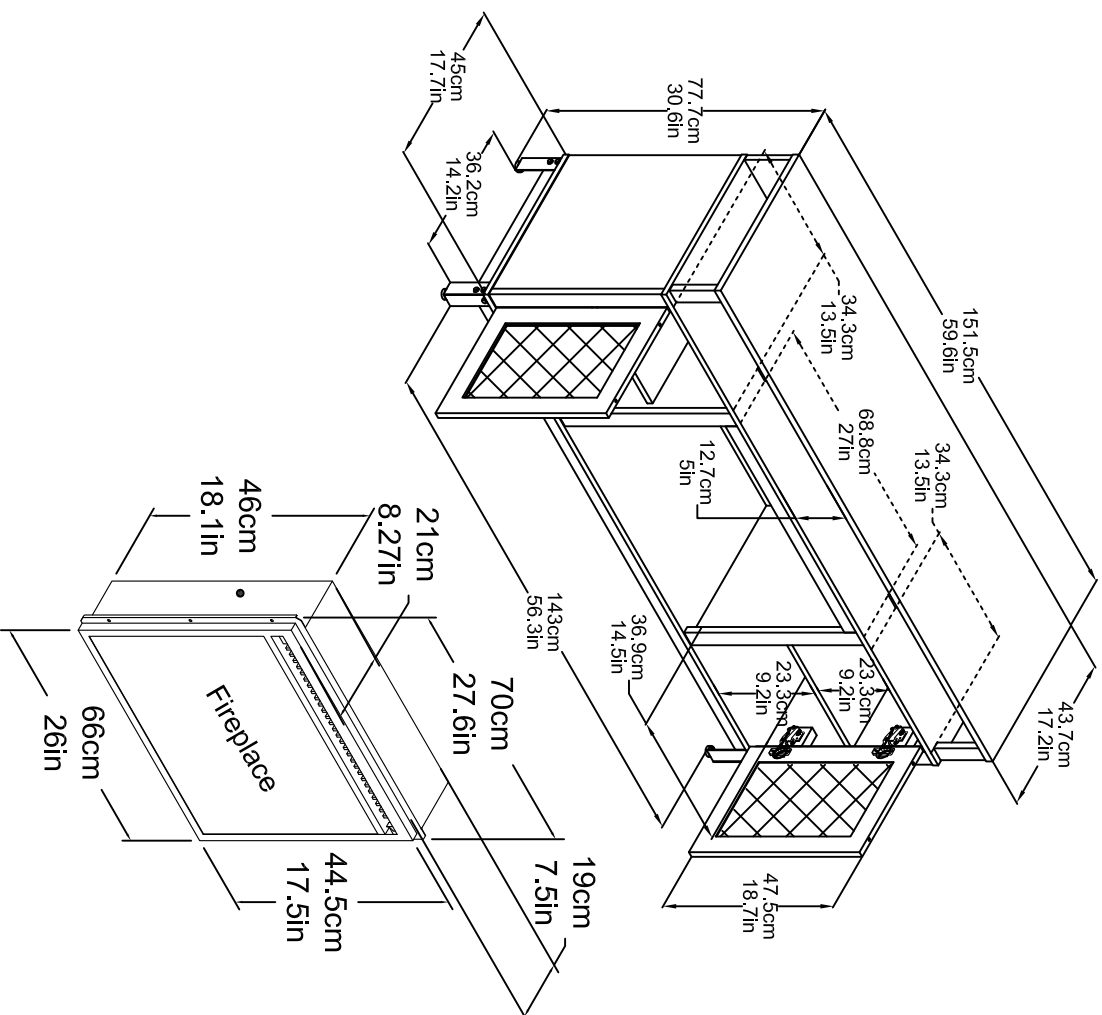

# Fireplace TV Stand

## 1838878COM

Wood Breakdown:  
 PB & MDF 71%.  
 Total storage: 12 cubic feet

Overall Product Size:  
 59.6" W x 17.7" D x 30.6" H  
 151.5cm W x 45cm D x 77.7cm H

Maximum Weight Capacities  
 Unit Weight: 132lbs. (59.8kg)