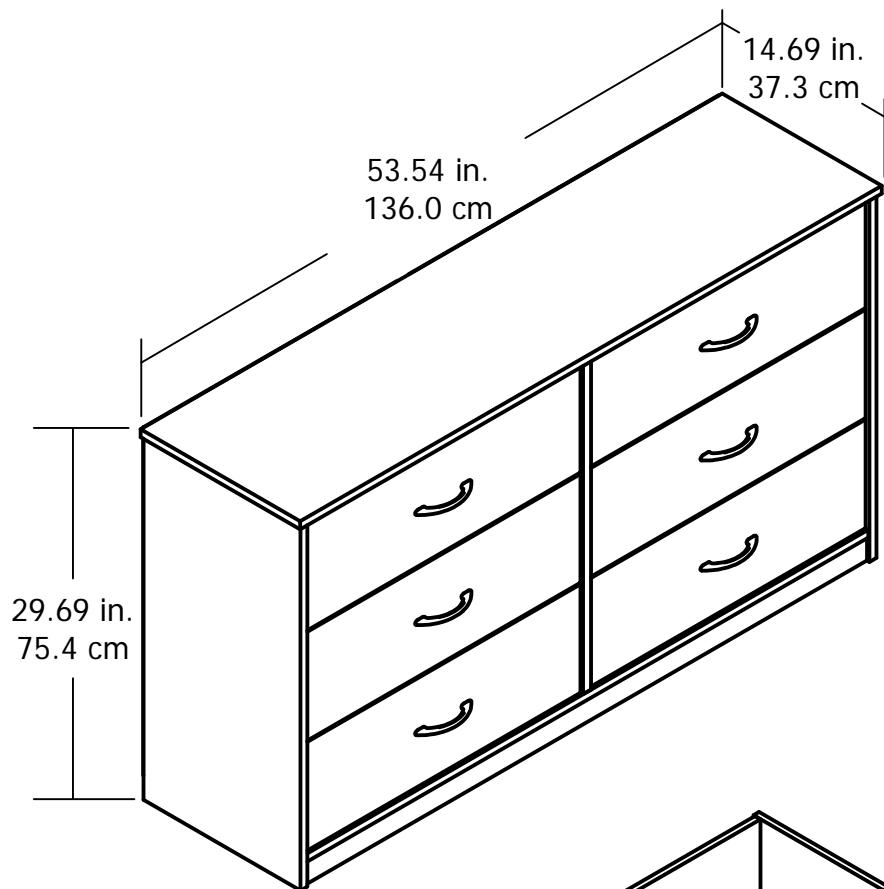

**5259015COM**

**6 Drawer Dresser - (15) White Stipple**

Interior Drawer dimensions:  
23.5 in. (59.7 cm) W  
5.89 in. (15.0 cm) H  
13 in. (33.0 cm) D  
1.04 cubic feet each storage area

Wood Breakdown:  
PB 95%  
Total storage: 6.25 cubic feet

Overall Product Size:  
53.54"W x 14.69"D x 29.69"H  
136.0cm W x 37.3cm D x 75.4cm H

25 lbs.  
11 kg  
(each drawer)

Maximum Weight Capacities  
Unit Weight: 99 lbs. (44.9 kg)