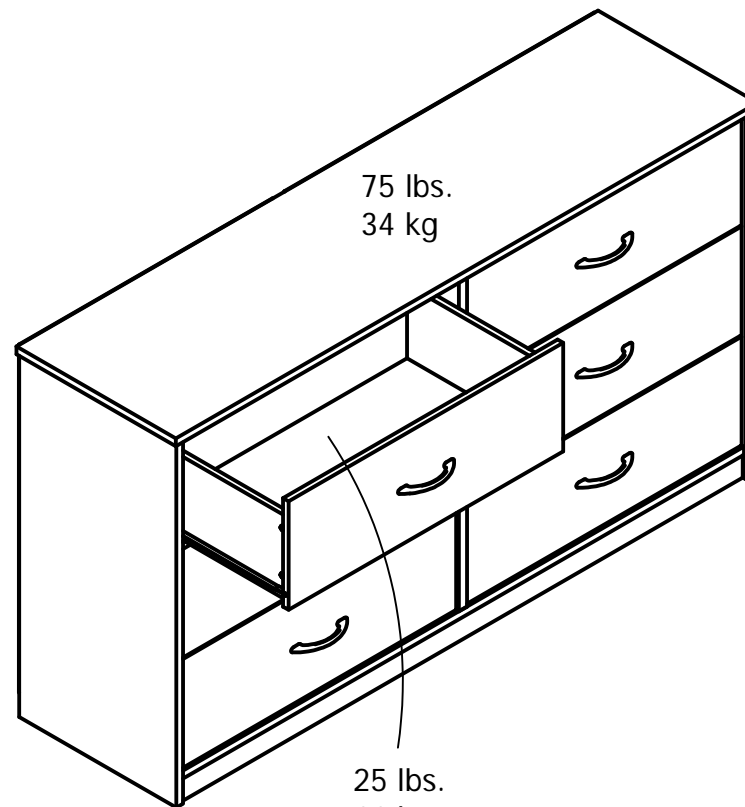

**5259015COM**

**6 Drawer Dresser - (15) White Stipple**

Interior Drawer dimensions:  
23.5 in. (59.7 cm) W  
5.89 in. (15.0 cm) H  
13 in. (33.0 cm) D  
1.04 cubic feet each storage area

Wood Breakdown:  
PB 95%  
Total storage: 6.25 cubic feet

Overall Product Size:  
53.54"W x 14.69"D x 29.69"H  
136.0cm W x 37.3cm D x 75.4cm H

25 lbs.  
11 kg  
(each drawer)

Maximum Weight Capacities  
Unit Weight: 99 lbs. (44.9 kg)