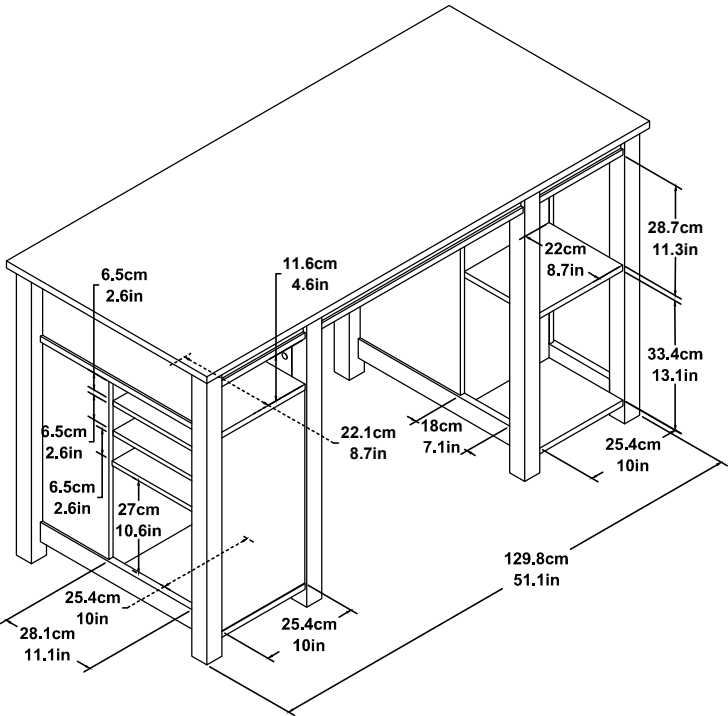

Craft Desk - 9827884COM

Finish: Sandy Pine

Wood Breakdown:
 PB 71% & MDF 21%.
 Total storage: 12.5 cubic feet

Overall Product Size:
 52.2" W x 23.6" D x 30" H
 132.5cm W x 60cm D x 76.2cm H

Maximum Weight Capacities
 Unit Weight: 110lbs. (49.8 kg)

Craft Desk - 9827884COM

Finish: Sandy Pine

Wood Breakdown:
PB 71% & MDF 21%.
Total storage: 12.5 cubic feet

Overall Product Size:
52.2" W x 23.6" D x 30" H
132.5cm W x 60cm D x 76.2cm H

5 lbs /
2.3 kgs

Maximum Weight Capacities
Unit Weight: 110lbs. (49.8 kg)