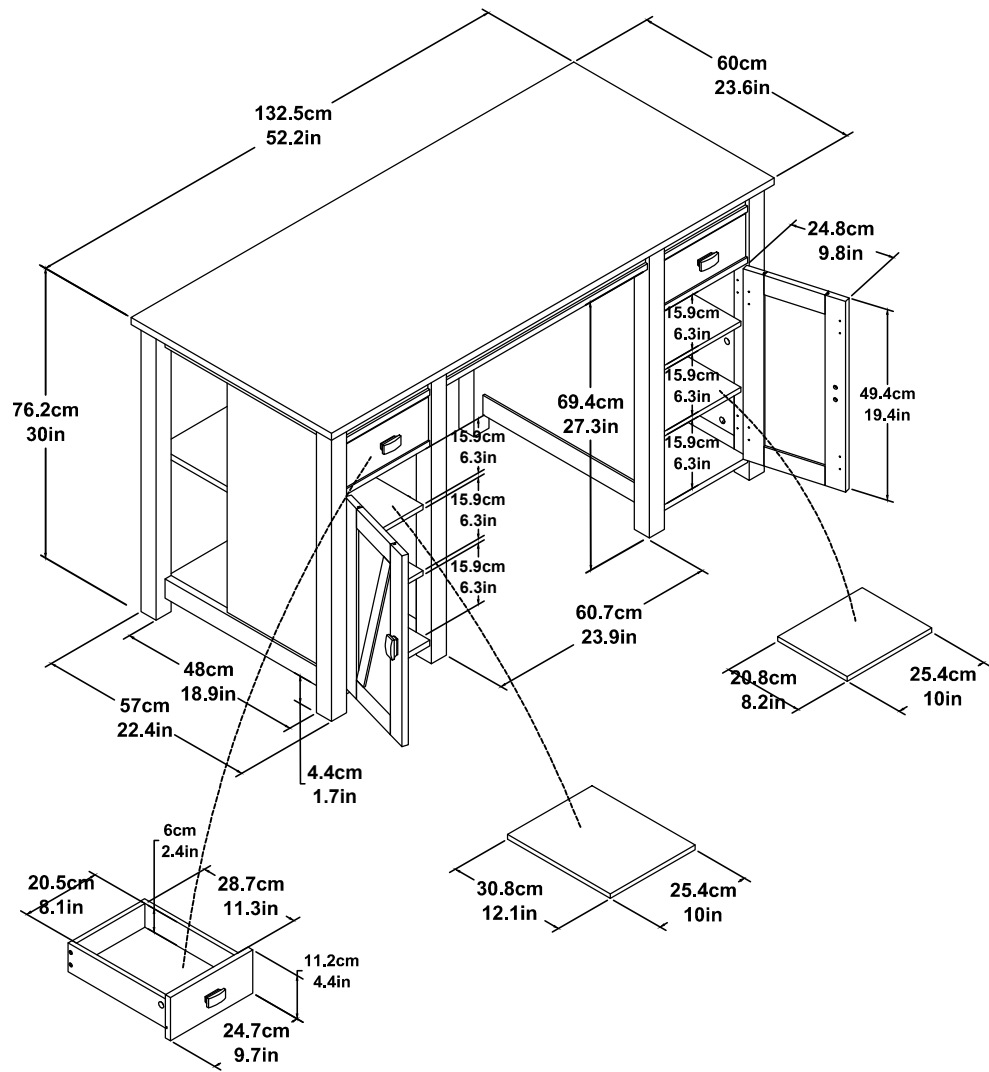

Craft Desk - 9827884COM

Finish: Sandy Pine

Wood Breakdown:
 PB 71% & MDF 21%.
 Total storage: 12.5 cubic feet

Overall Product Size:
 52.2" W x 23.6" D x 30" H
 132.5cm W x 60cm D x 76.2cm H

Maximum Weight Capacities
 Unit Weight: 110lbs. (49.8 kg)

Craft Desk - 9827884COM

Finish: Sandy Pine

Wood Breakdown:
PB 71% & MDF 21%.
Total storage: 12.5 cubic feet

Overall Product Size:
52.2" W x 23.6" D x 30" H
132.5cm W x 60cm D x 76.2cm H

5 lbs /
2.3 kgs

Maximum Weight Capacities
Unit Weight: 110lbs. (49.8 kg)