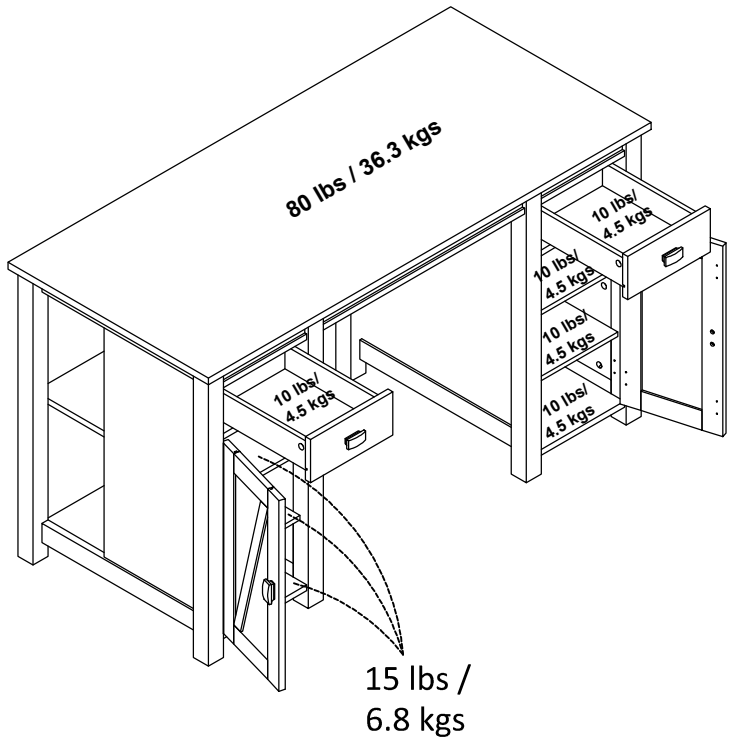

Craft Desk - 9827884COM

Finish: Sandy Pine

Wood Breakdown:
 PB 71% & MDF 21%.
 Total storage: 12.5 cubic feet

Overall Product Size:
 52.2" W x 23.6" D x 30" H
 132.5cm W x 60cm D x 76.2cm H

Maximum Weight Capacities
 Unit Weight: 110lbs. (49.8 kg)

Craft Desk - 9827884COM

Finish: Sandy Pine

Wood Breakdown:
PB 71% & MDF 21%.
Total storage: 12.5 cubic feet

Overall Product Size:
52.2" W x 23.6" D x 30" H
132.5cm W x 60cm D x 76.2cm H

5 lbs /
2.3 kgs

Maximum Weight Capacities
Unit Weight: 110lbs. (49.8 kg)