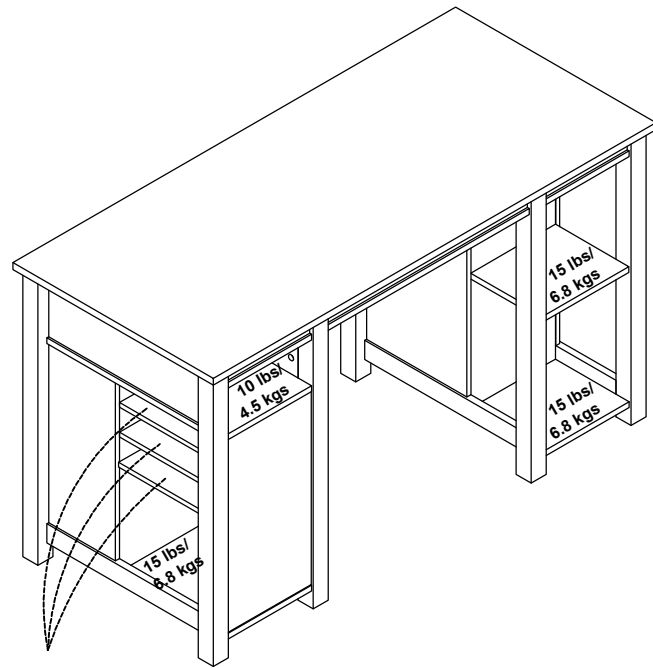

Craft Desk - 9827884COM

Finish: Sandy Pine

Wood Breakdown:
 PB 71% & MDF 21%.
 Total storage: 12.5 cubic feet

Overall Product Size:
 52.2" W x 23.6" D x 30" H
 132.5cm W x 60cm D x 76.2cm H

Maximum Weight Capacities
 Unit Weight: 110lbs. (49.8 kg)

Craft Desk - 9827884COM

Finish: Sandy Pine

Wood Breakdown:
PB 71% & MDF 21%.
Total storage: 12.5 cubic feet

Overall Product Size:
52.2" W x 23.6" D x 30" H
132.5cm W x 60cm D x 76.2cm H

5 lbs /
2.3 kgs

Maximum Weight Capacities
Unit Weight: 110lbs. (49.8 kg)