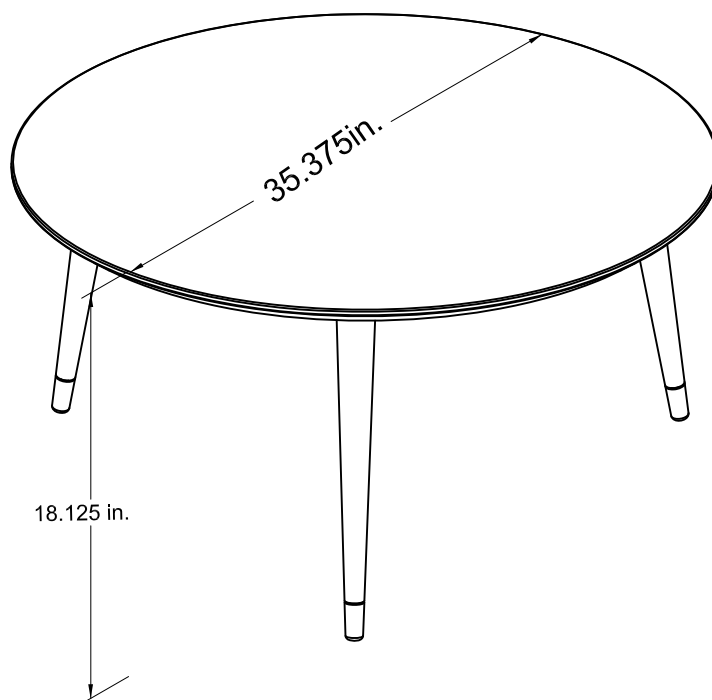

**Kennington Coffee Table**  
**Model Number: 5017096COM**  
**Finish: hudson Walnut**

---

OVERALL PRODUCT SIZE(in inches)

Coffee Table:35.375"(W)\*35.375"(D)\*18.125"(H)

---

MAXIMUM WEIGHT CAPACITIES