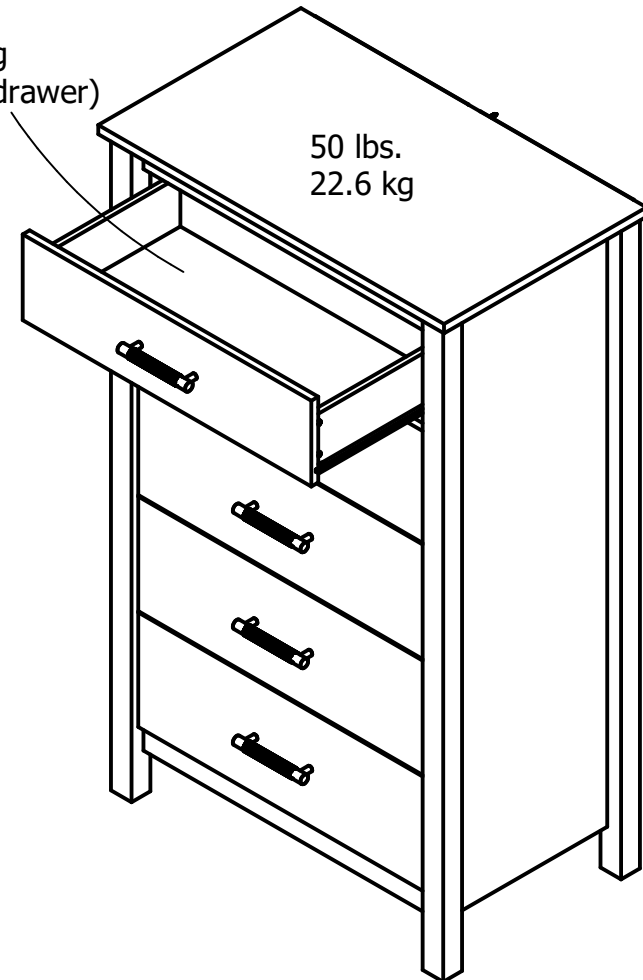

5362222COM - 5 Drawer Dresser Columbia Walnut (222)

Interior Drawer dimensions:
24.76 in. (62.9 cm) W
4 in. (10.2 cm) H
13 in. (33 cm) D
0.745 cubic feet each storage area

Interior Drawer dimensions:
24.76 in. (62.9 cm) W
5.9 in. (15 cm) H
13 in. (33 cm) D
1.1 cubic feet each storage area

Upper Drawer

Wood Breakdown:
PB 85% & MDF 10%
Total storage: 5.15 cubic feet

Overall Product Size:
31.77"W x 18.62"D x 53.05"H
80.7cm W x 47.3cm D x 134.8cm H

35 lbs.
15.8 kg
(each drawer)

50 lbs.
22.6 kg

Maximum Weight Capacities
Unit Weight: 126 lbs. (57 kg)