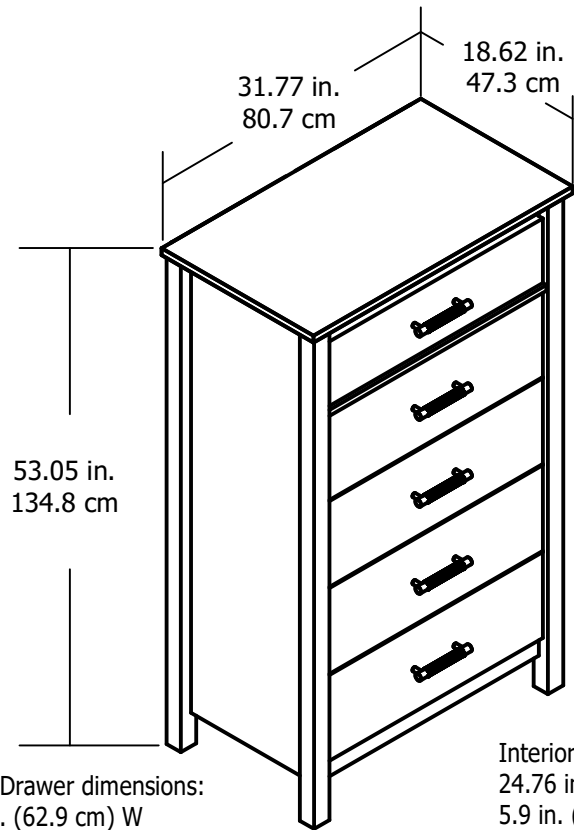

5362222COM - 5 Drawer Dresser Columbia Walnut (222)

Interior Drawer dimensions:
24.76 in. (62.9 cm) W
4 in. (10.2 cm) H
13 in. (33 cm) D
0.745 cubic feet each storage area

Interior Drawer dimensions:
24.76 in. (62.9 cm) W
5.9 in. (15 cm) H
13 in. (33 cm) D
1.1 cubic feet each storage area

Upper Drawer

Wood Breakdown:
PB 85% & MDF 10%
Total storage: 5.15 cubic feet

Overall Product Size:
31.77"W x 18.62"D x 53.05"H
80.7cm W x 47.3cm D x 134.8cm H

35 lbs.
15.8 kg
(each drawer)

50 lbs.
22.6 kg

Maximum Weight Capacities
Unit Weight: 126 lbs. (57 kg)