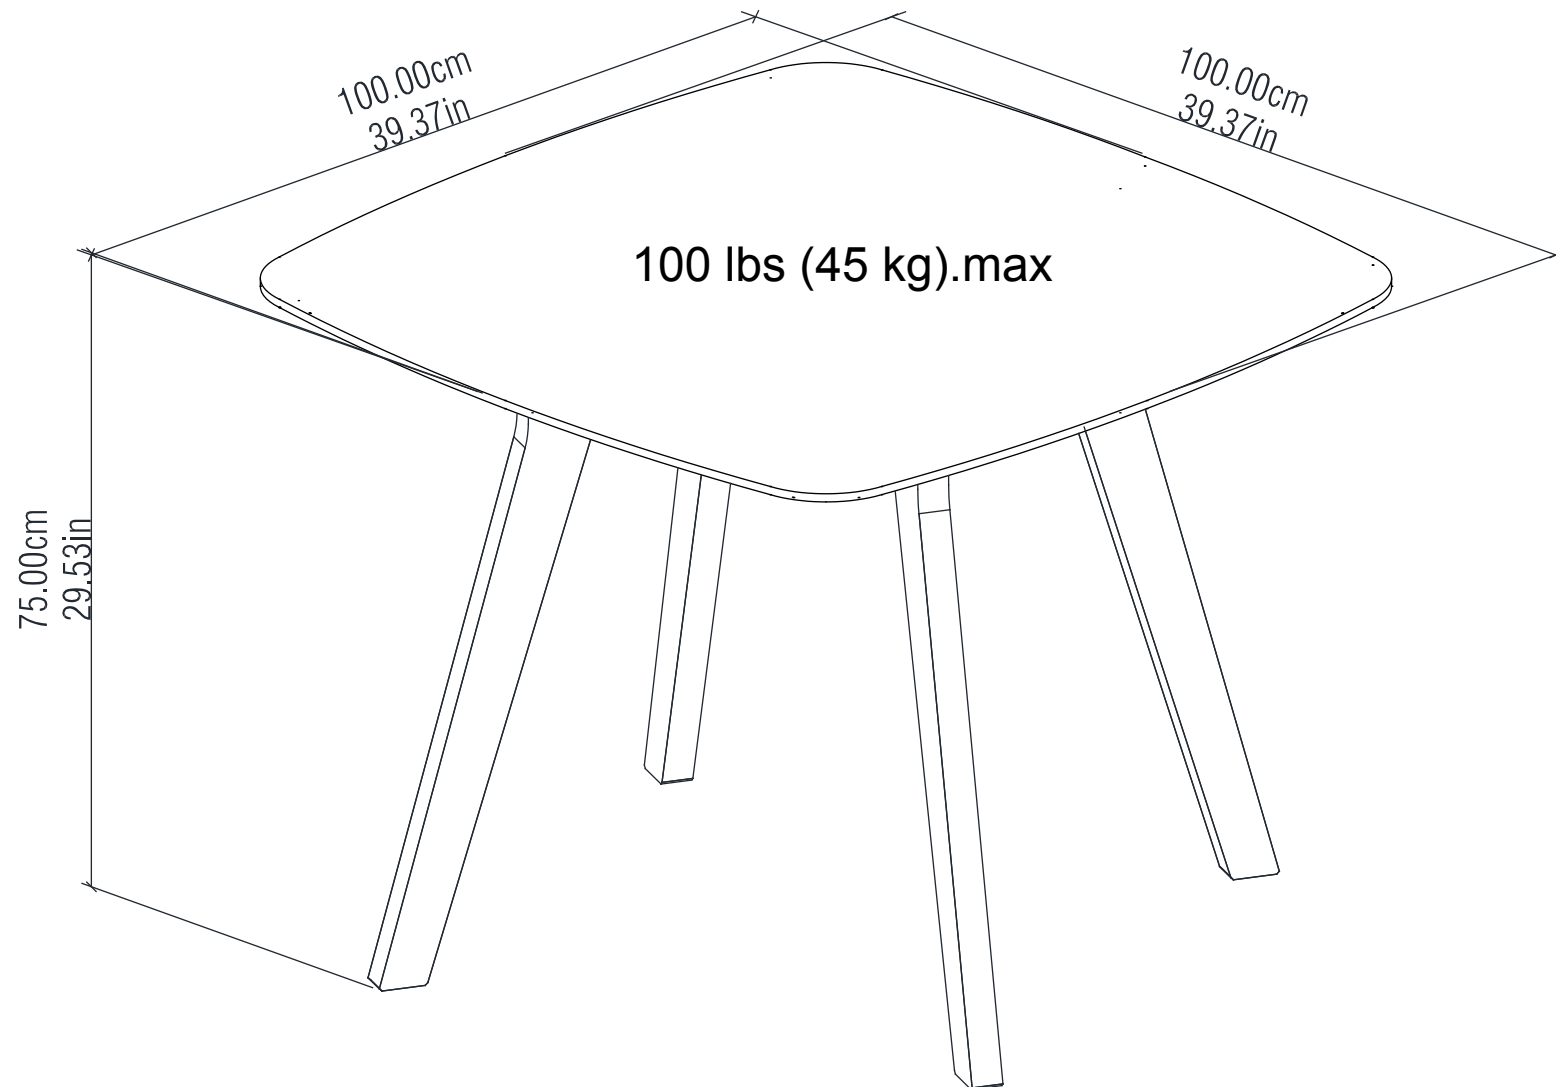

# AX1 Square Meeting Table With 4 Legs

9810096COM  
9810196COM

Wood Breakdown: 95%  
Total storage:

Overall Product Size:  
39.37in (W) x 39.37in (D) x 29.53in (H)  
100.00cm (W) x 100.00cm (D) x 75.00cm (H)

Maximum Weight Capacities  
Unit Weight: 52.80 lbs (24.00 kg)