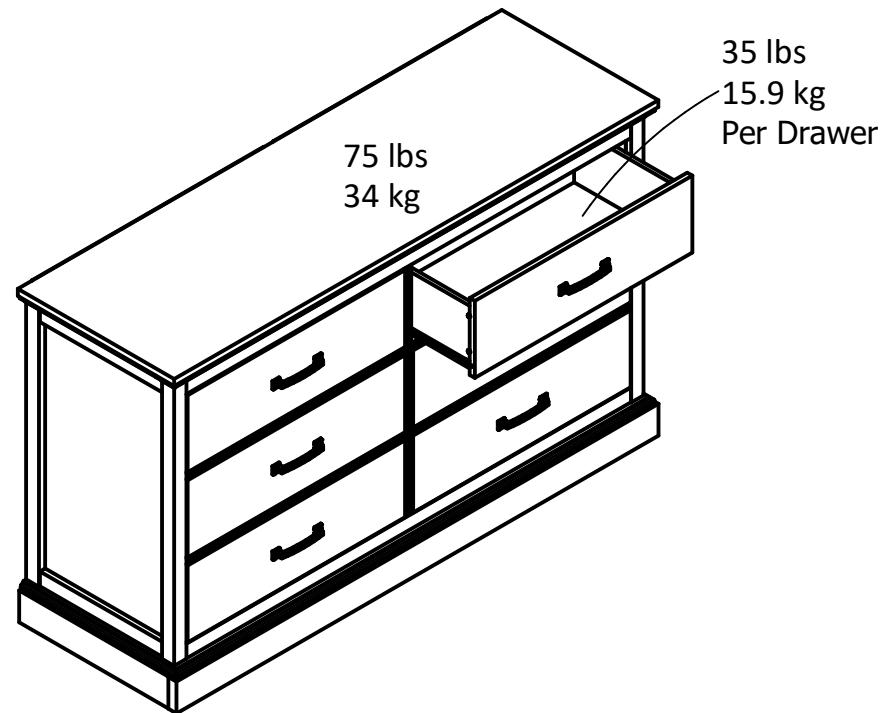

# 5594340COM - 6 Drawer Dresser

Finish: Andover Oak

Interior Drawer dimensions:  
24.88 in. (63.2 cm) W  
5.89 in. (14.9 cm) H  
12.95 in. (32.9 cm) D  
1.1 cubic feet each storage area

Wood Breakdown: 90%  
Total storage: 6.6 cubic feet

Overall Product Size:  
59.33"W x 19.33"D x 35.55"H  
150.7cm W x 49.1cm D x 90.3cm H

Maximum Weight Capacities  
Unit Weight: 180 lbs. (81.65 kg)