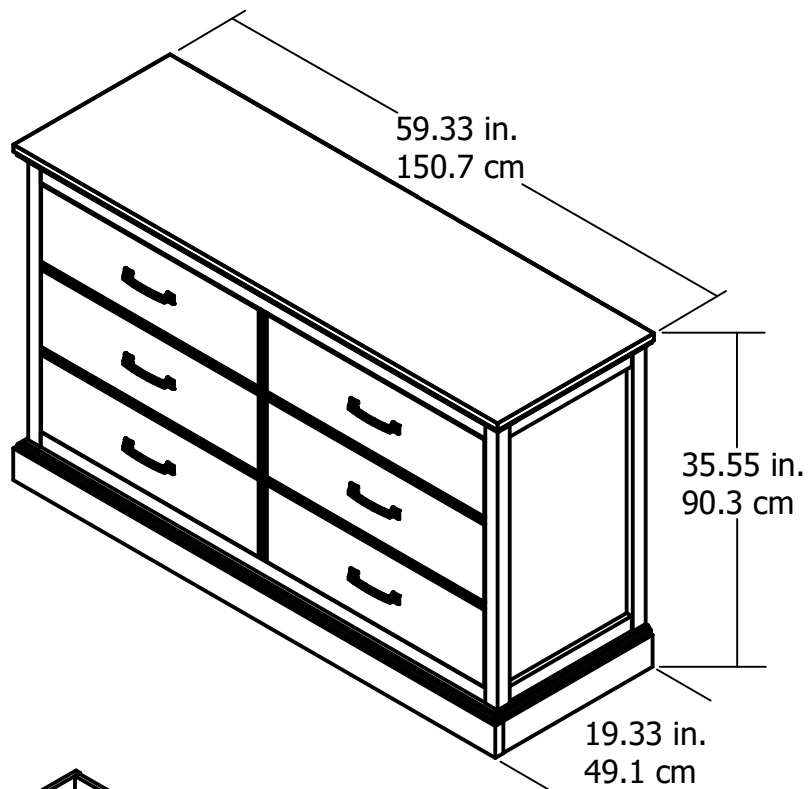

# 5594340COM - 6 Drawer Dresser

Finish: Andover Oak

Interior Drawer dimensions:  
24.88 in. (63.2 cm) W  
5.89 in. (14.9 cm) H  
12.95 in. (32.9 cm) D  
1.1 cubic feet each storage area

Wood Breakdown: 90%  
Total storage: 6.6 cubic feet

Overall Product Size:  
59.33"W x 19.33"D x 35.55"H  
150.7cm W x 49.1cm D x 90.3cm H

Maximum Weight Capacities  
Unit Weight: 180 lbs. (81.65 kg)