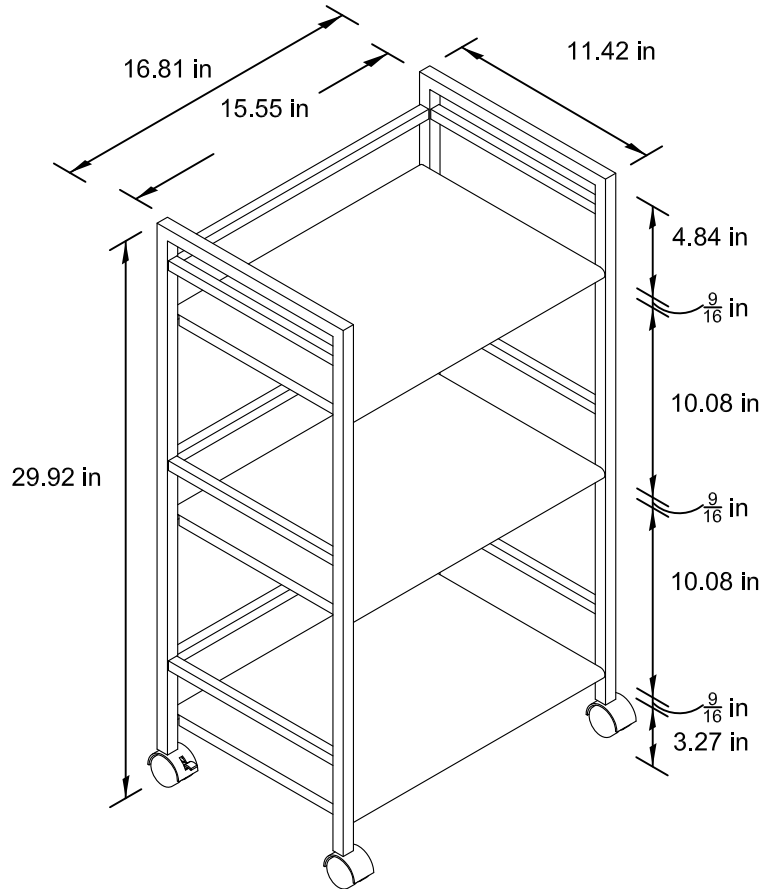

3 Tier Rolling Cart

7741096PCOM,7741196PCOM,7741296PCOM,7741396PCOM,7741871COM

Wood Breakdown: 0%
Total Storage: 2.6 cubic feet

Overall Product Size:
16.81"W x 11.42"D x 29.92"H
42.7cm W x 29.0cm D x 76.0cm H

Maximum Weight Capacities
Unit Weight: 9.9 lbs (4.5 kg)