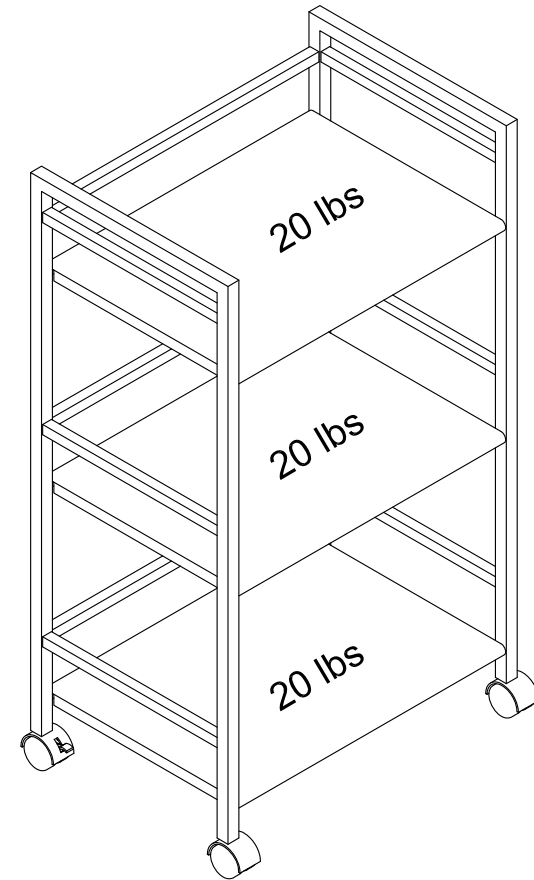

3 Tier Rolling Cart

7741096PCOM,7741196PCOM,7741296PCOM,7741396PCOM,7741871COM

Wood Breakdown: 0%
Total Storage: 2.6 cubic feet

Overall Product Size:
16.81"W x 11.42"D x 29.92"H
42.7cm W x 29.0cm D x 76.0cm H

Maximum Weight Capacities
Unit Weight: 9.9 lbs (4.5 kg)