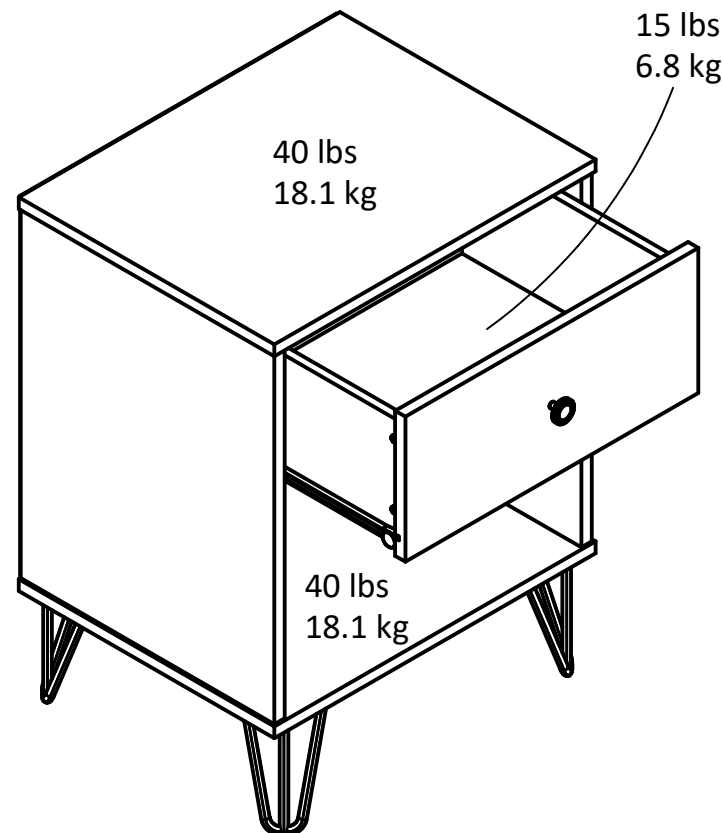

NIGHTSTAND 5391500COM

Ameriwood
HOME

Shelf area:
1.94 cubic feet storage area

Interior Drawer dimensions:
16.18 in. (41.1 cm) W
5.88 in. (14.9 cm) H
12.97 in. (32.9 cm) D
0.71 cubic feet storage area

Wood Breakdown: 90% PB
Total storage: 2.65 cubic feet

Overall Product Size:
19.69"W x 15.67"D x 26.89"H
50cm W x 39.8cm D x 68.3cm H

Maximum Weight Capacities
Unit Weight: 33 lbs. (15 kg)