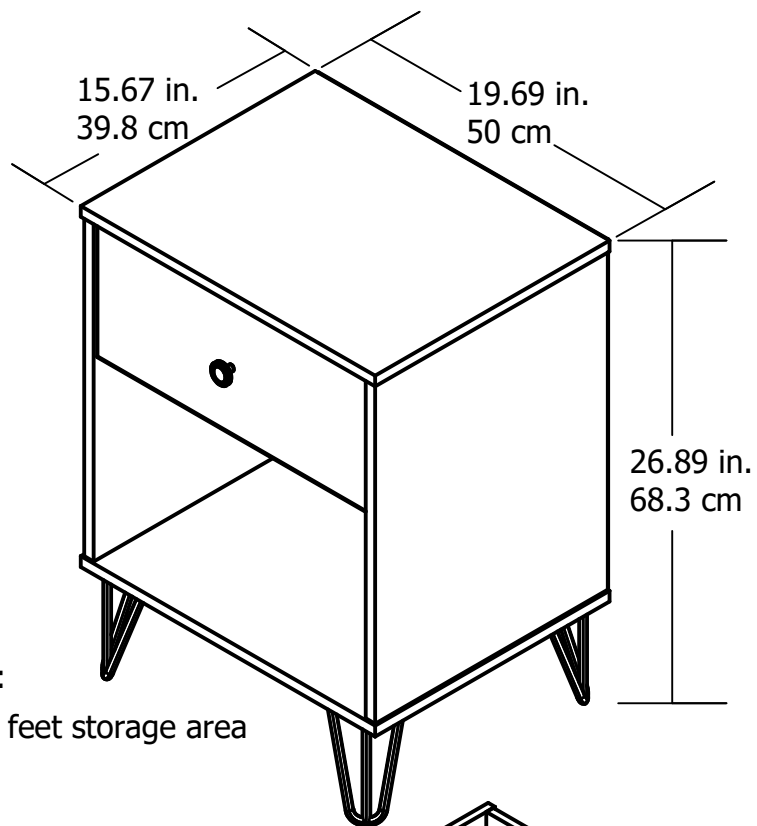

NIGHTSTAND 5391500COM

Ameriwood
HOME

Shelf area:
1.94 cubic feet storage area

Interior Drawer dimensions:
16.18 in. (41.1 cm) W
5.88 in. (14.9 cm) H
12.97 in. (32.9 cm) D
0.71 cubic feet storage area

Wood Breakdown: 90% PB
Total storage: 2.65 cubic feet

Overall Product Size:
19.69"W x 15.67"D x 26.89"H
50cm W x 39.8cm D x 68.3cm H

Maximum Weight Capacities
Unit Weight: 33 lbs. (15 kg)