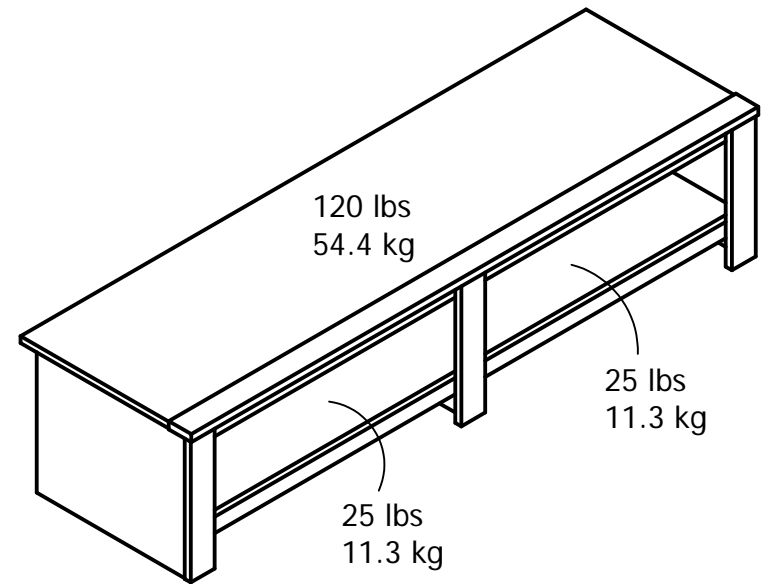

1844015COM TV Stand - (15) White Stipple

Ameriwood™
BASICS Collection

Wood Breakdown:
PB 86% & MDF 10%
Total storage: 4.3 cubic feet

Overall Product Size:
59.68"W x 118.03"D x 13.66"H
151.6cm W x 45.8cm D x 34.7cm H

Maximum Weight Capacities
Unit Weight: 43 lbs. (22.6 kg)