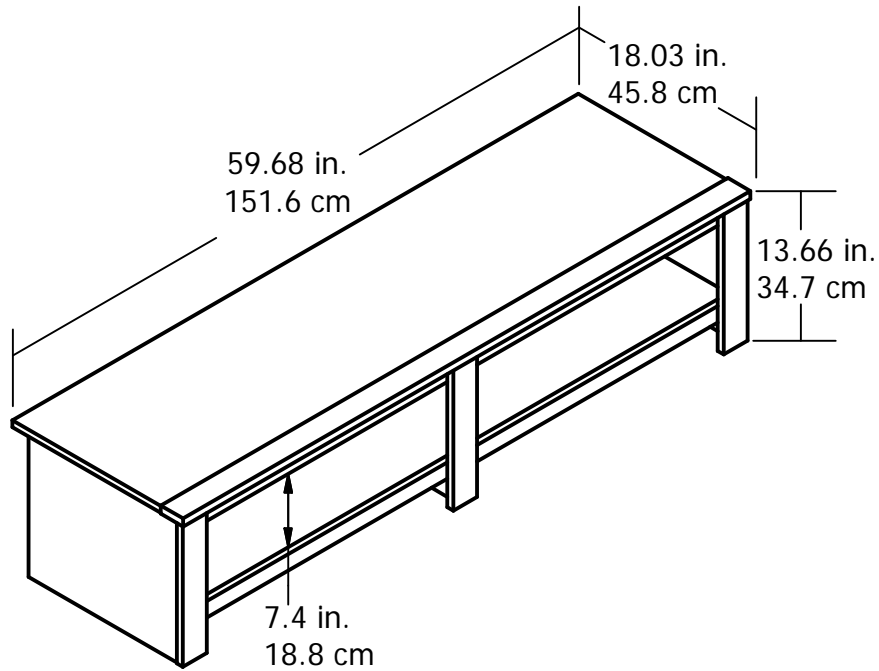

1844015COM TV Stand - (15) White Stipple

Ameriwood™
BASICS Collection

Wood Breakdown:
PB 86% & MDF 10%
Total storage: 4.3 cubic feet

Overall Product Size:
59.68"W x 118.03"D x 13.66"H
151.6cm W x 45.8cm D x 34.7cm H

Maximum Weight Capacities
Unit Weight: 43 lbs. (22.6 kg)