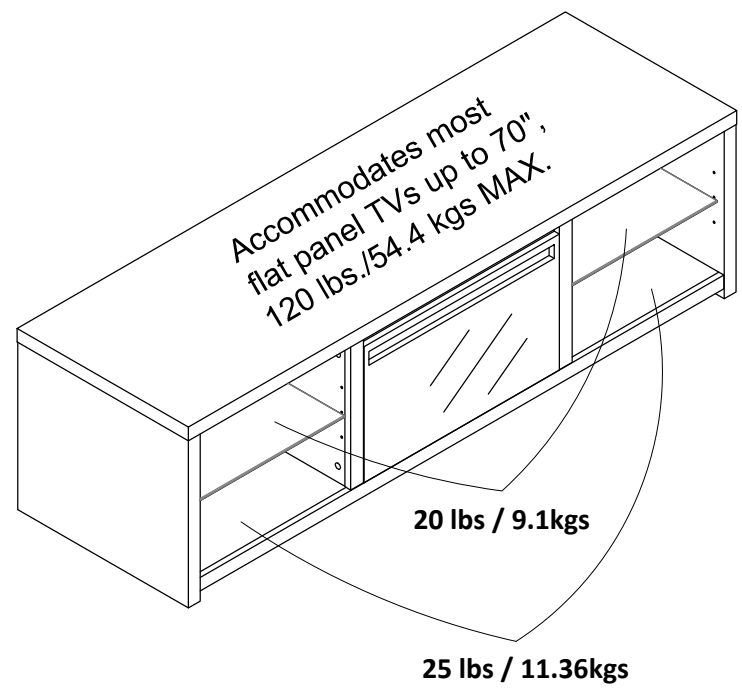

1848407COM -Media Firepalce

Finish: Matte Black

Wood Breakdown:
PB & MDF 72.7%.
Total storage: 13.3 cubic feet

Overall Product Size:
64.1" W x 20" D x 18.3" H
162.8cm W x 50.8cm D x 46.6cm H

Maximum Weight Capacities
Unit Weight: 89.0lbs. (40.45 kg)