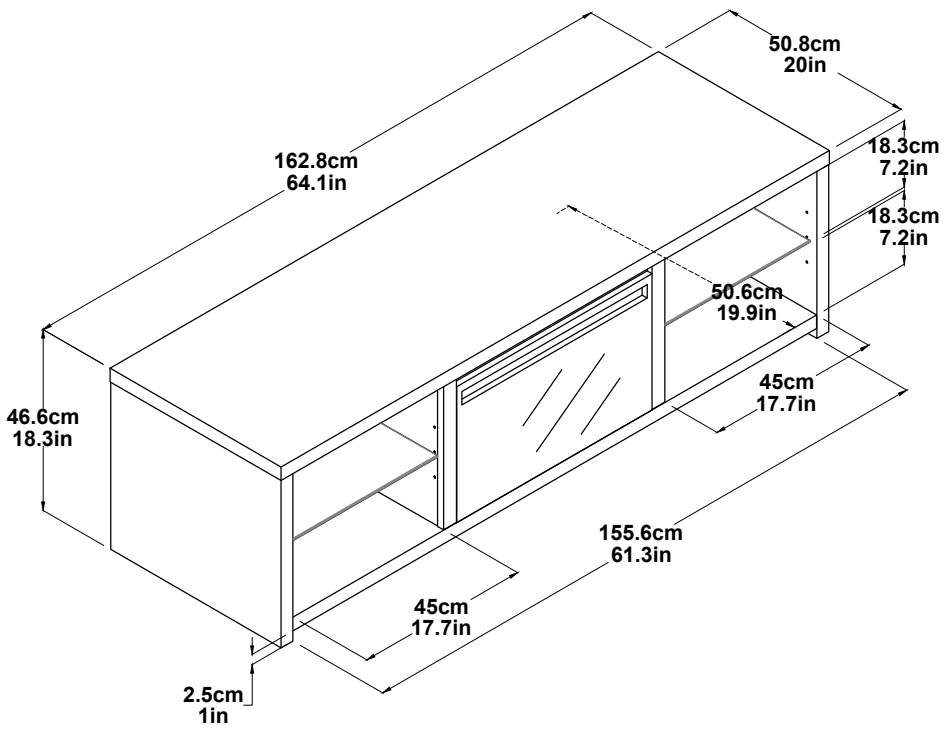

1848407COM -Media Firepalce

Finish: Matte Black

Wood Breakdown:
PB & MDF 72.7%.
Total storage: 13.3 cubic feet

Overall Product Size:
64.1" W x 20" D x 18.3" H
162.8cm W x 50.8cm D x 46.6cm H

Maximum Weight Capacities
Unit Weight: 89.0lbs. (40.45 kg)