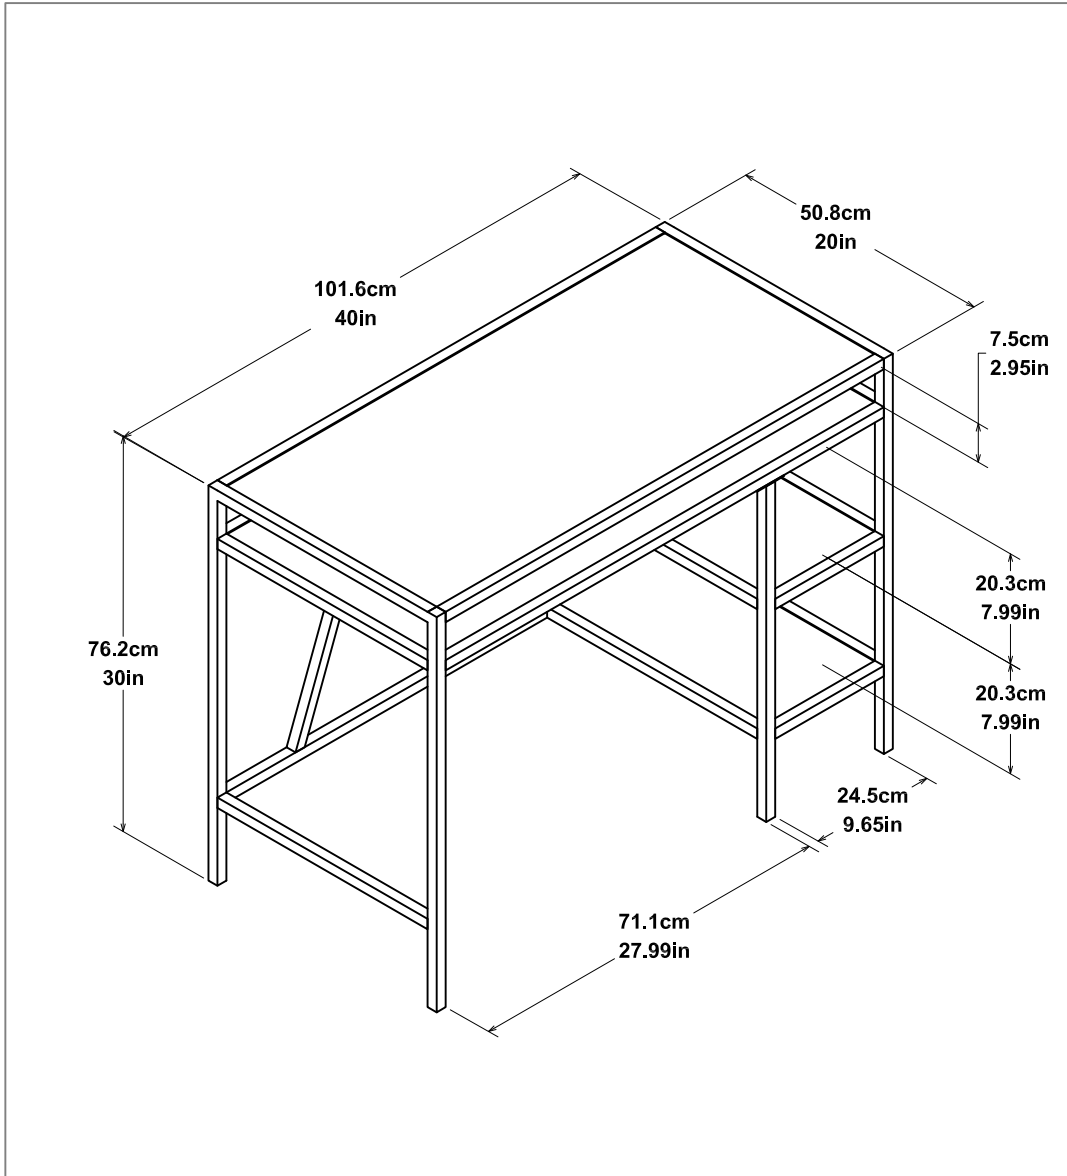

5361884COM- Desk

Finish: Sandy Pine

Wood Breakdown:
Steel parts 38%, PB 62%.
Total storage: 7.78 cubic feet

Overall Product Size:
40"W x 20"D x 30"H
101.6cm W x 50.8cm D x 76.2cm H

Maximum Weight Capacities
Unit Weight: 44lbs. (20kg)