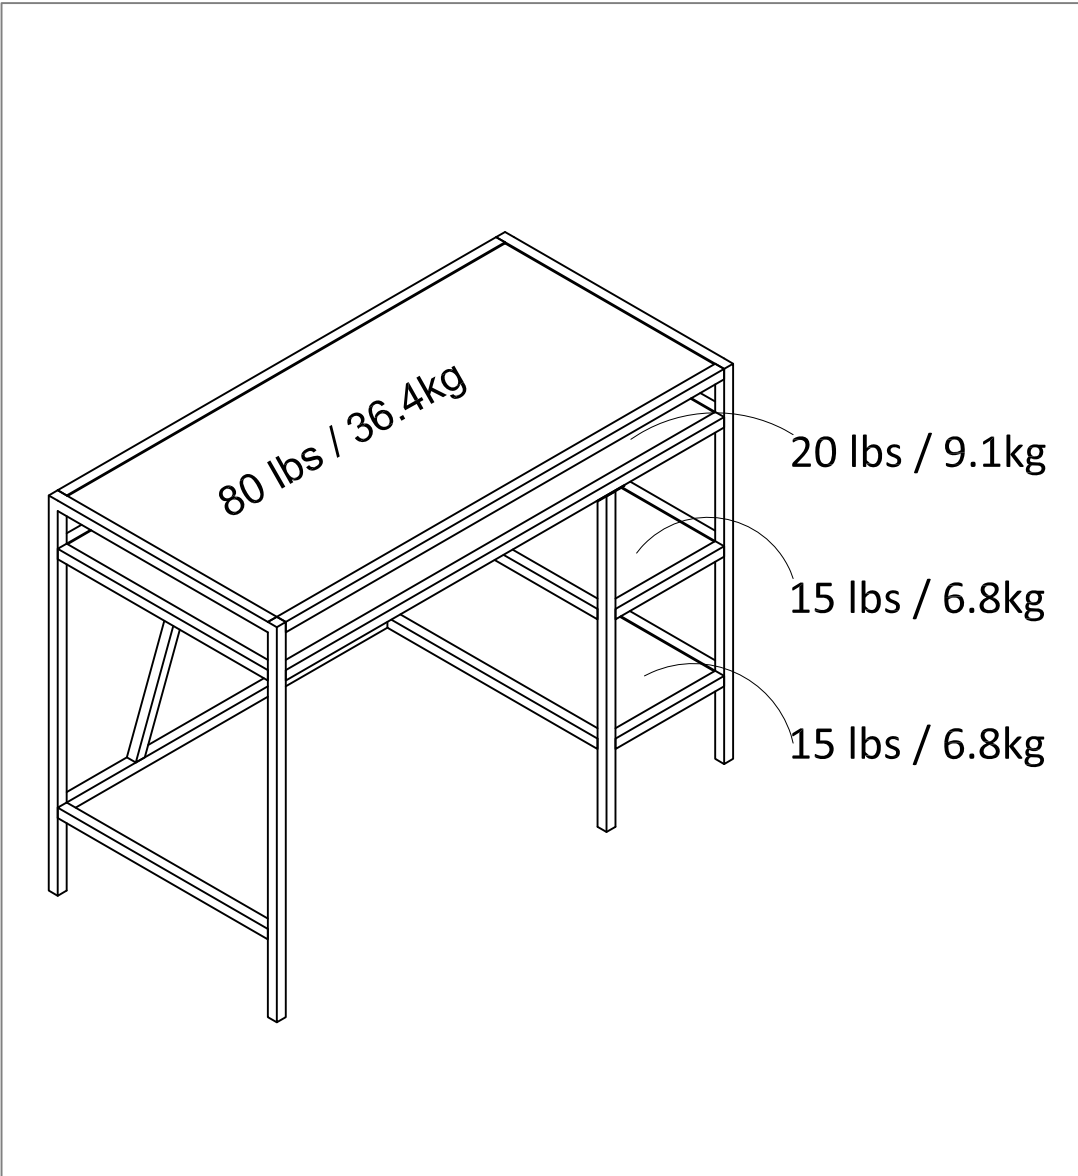

5361884COM- Desk

Finish: Sandy Pine

Wood Breakdown:
Steel parts 38%, PB 62%.
Total storage: 7.78 cubic feet

Overall Product Size:
40"W x 20"D x 30"H
101.6cm W x 50.8cm D x 76.2cm H

Maximum Weight Capacities
Unit Weight: 44lbs. (20kg)