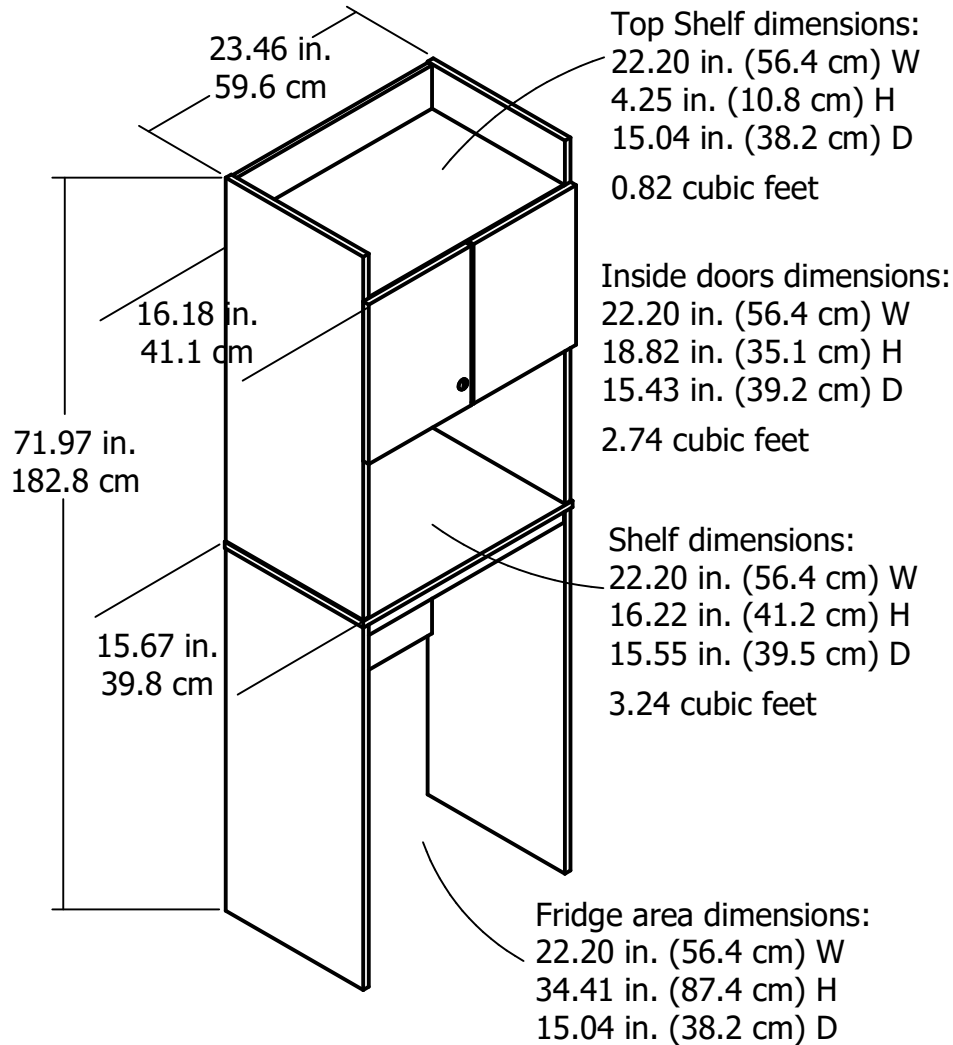

# 7390222COM - Fridge Storage

Finish: Columbia Walnut

Wood Breakdown: 95%  
Total storage: 6.80 cubic feet

Overall Product Size:  
23.46"W x 16.18"D x 71.97"H  
59.6cm W x 41.1cm D x 182.8cm H

Maximum Weight Capacities