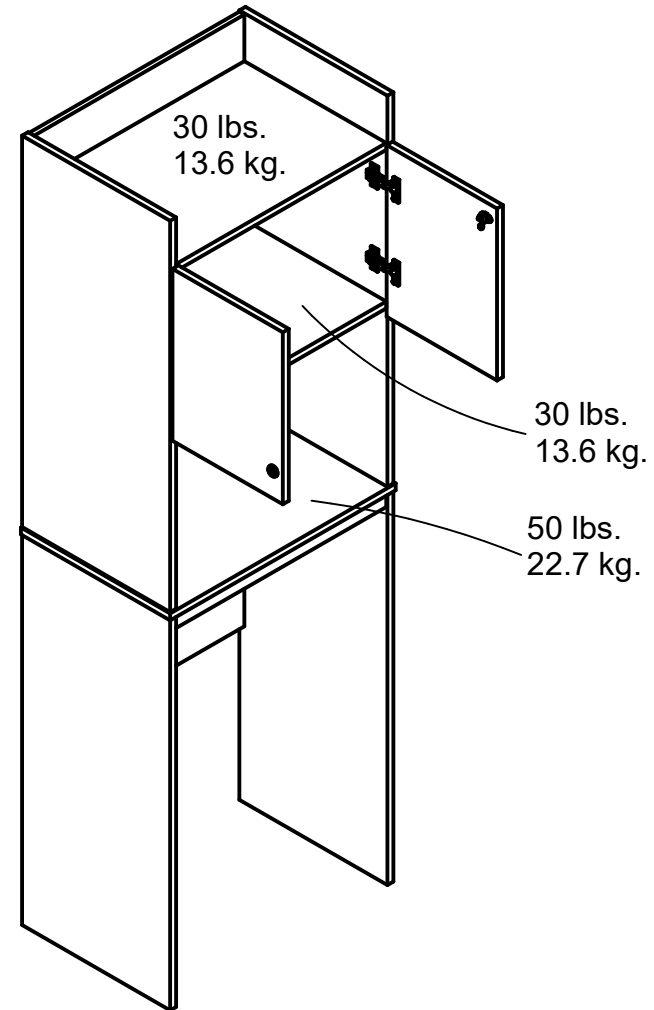

# 7390222COM - Fridge Storage

Finish: Columbia Walnut

Wood Breakdown: 95%  
Total storage: 6.80 cubic feet

Overall Product Size:  
23.46"W x 16.18"D x 71.97"H  
59.6cm W x 41.1cm D x 182.8cm H

Maximum Weight Capacities