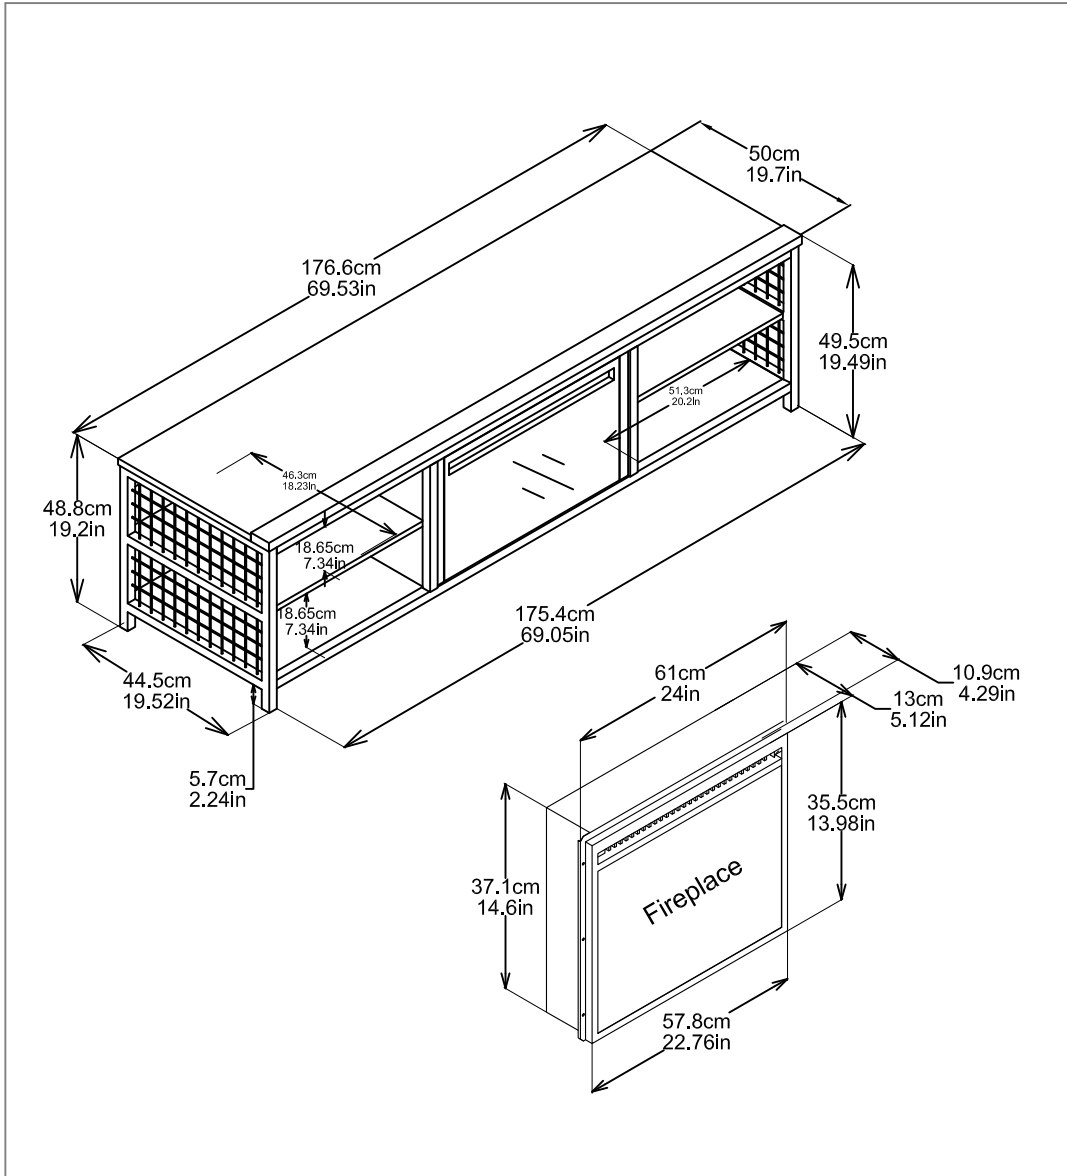

1864885COM -TV Stand with Fireplace Insert

Finish: Golden Oak

Wood Breakdown:
 PB 69.7%, steel 30.3%.
 Total storage: 14.2 cubic feet

Overall Product Size:
 69.53" W × 19.7" D × 19.49" H
 176.6cm W × 50cm D × 49.5cm H

Maximum Weight Capacities
 Unit Weight: 93.9lbs. (42.6 kg)