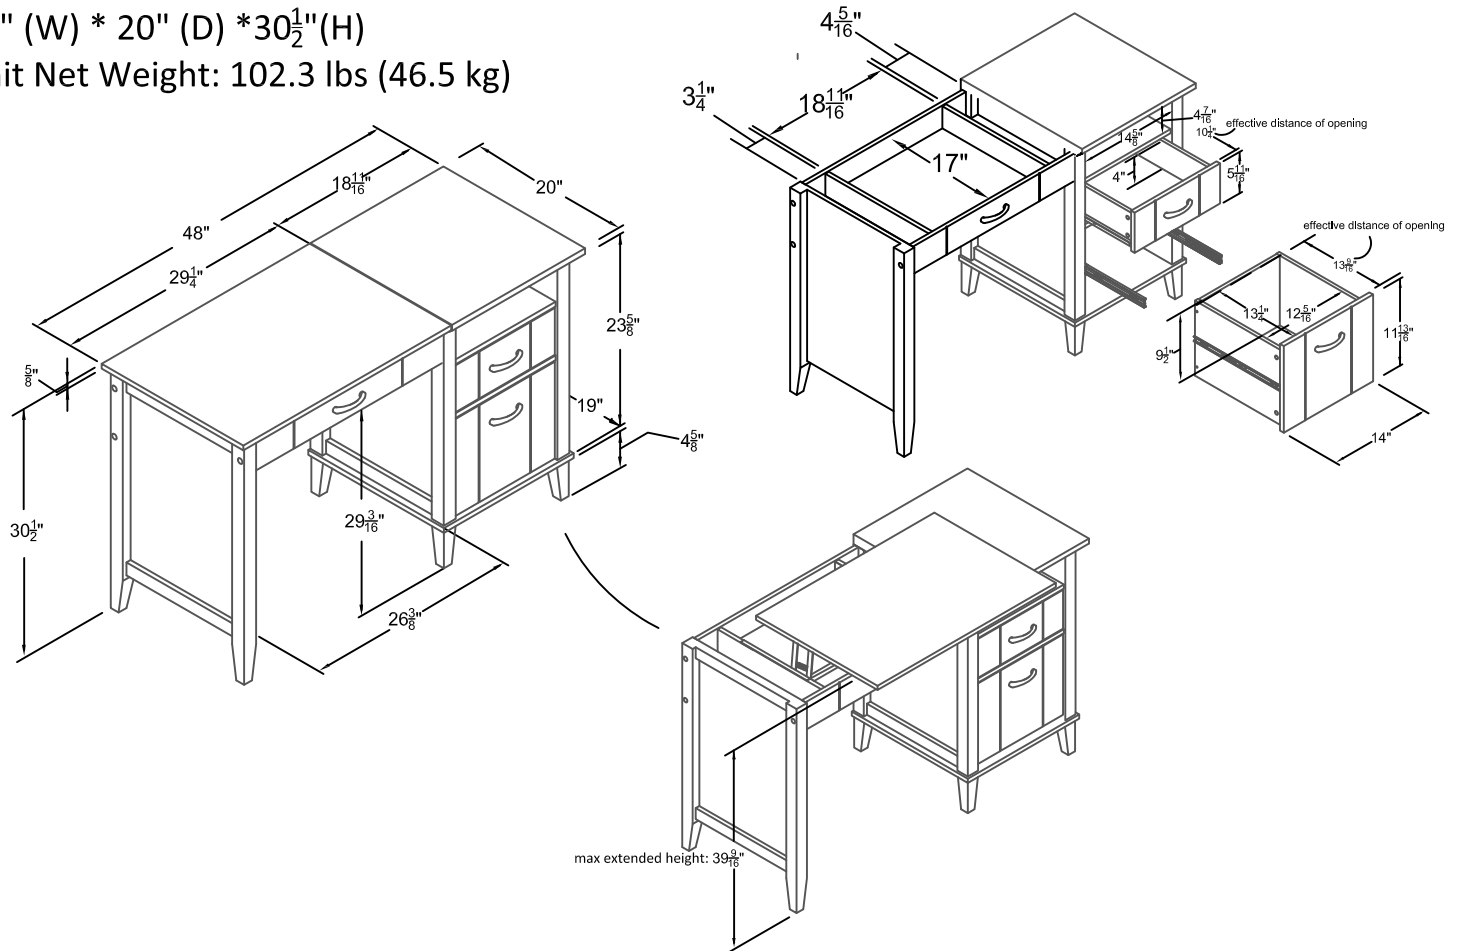

# Lift Top Desk

Model Number: 9563096COM,  
9563196COM, 9563015COM

## OVERALL PRODUCT SIZE(in inches)

48" (W) \* 20" (D) \* 30 $\frac{1}{2}$ "(H)

Unit Net Weight: 102.3 lbs (46.5 kg)

## MAXIMUM WEIGHT CAPACITIES