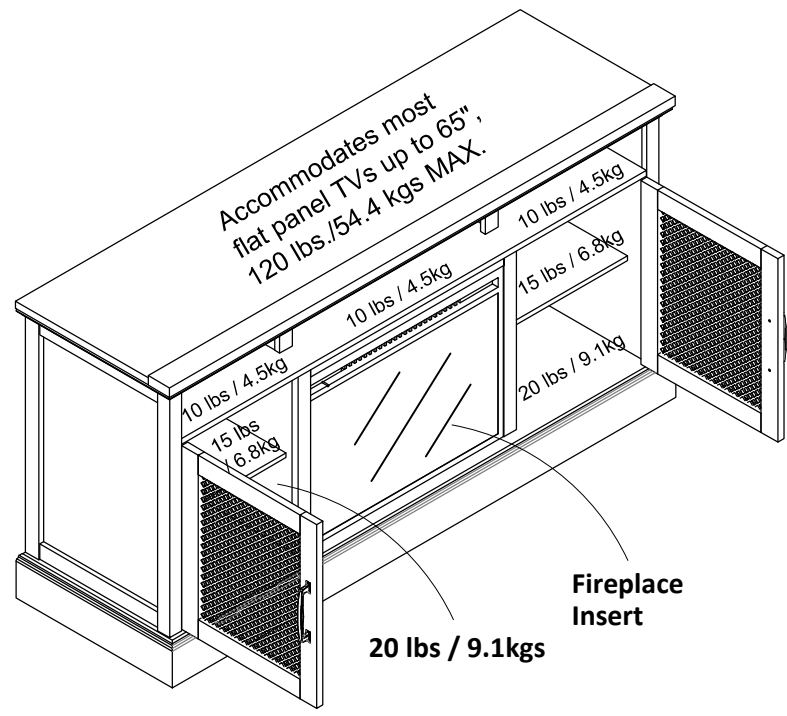

1861412COM - TV Stand w/ Fireplace Insert

Finish: Dove Gray

Wood Breakdown:
 PB 60% & MDF 30%.
 Total storage: 13.5 cubic feet

Overall Product Size:
 59.6" W x 18.5" D x 30.6" H
 151.3cm W x 47cm D x 77.7cm H

Maximum Weight Capacities
 Unit Weight: 132.9lbs. (60.4 kg)