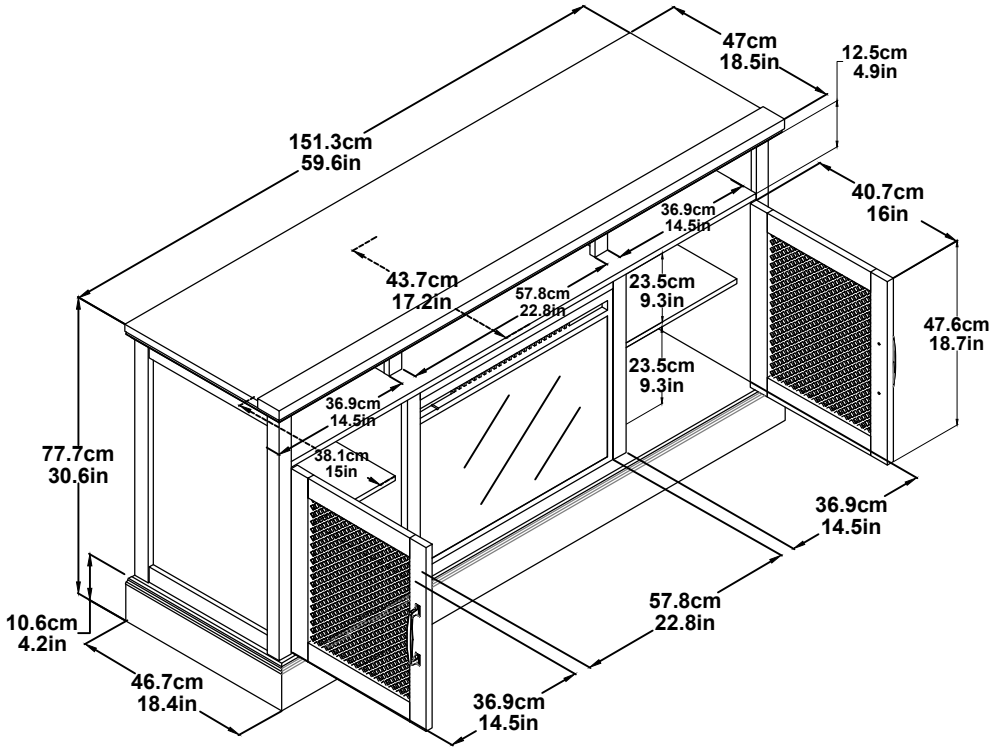

1861412COM - TV Stand w/ Fireplace Insert

Finish: Dove Gray

Wood Breakdown:
 PB 60% & MDF 30%.
 Total storage: 13.5 cubic feet

Overall Product Size:
 59.6" W x 18.5" D x 30.6" H
 151.3cm W x 47cm D x 77.7cm H

Maximum Weight Capacities
 Unit Weight: 132.9lbs. (60.4 kg)