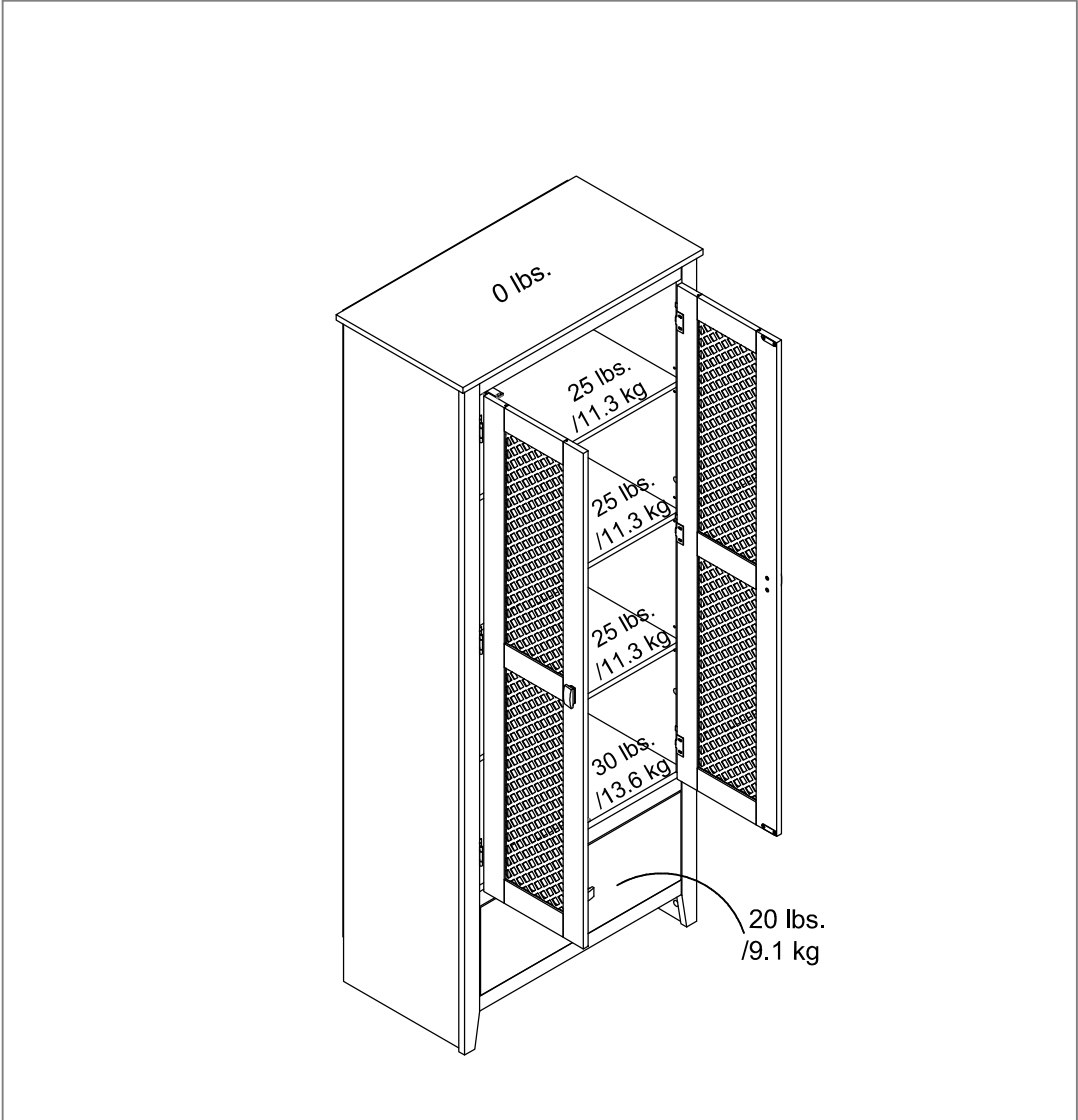

Mesh Door Storage Cabinet w/ Drawer

7931322COM, 7931874COM, 7931898COM.

Wood Breakdown:
 PB 57.6%, MDF 23.7%, Metal 8%
 Total storage: 12.5 cubic feet

Overall Product Size:
 29.7" W x 15.8" D x 71.9" H
 75.4cm W x 40.1cm D x 182.7cm H

Maximum Weight Capacities
 Unit Weight: 101 lbs. (45.9 kg)