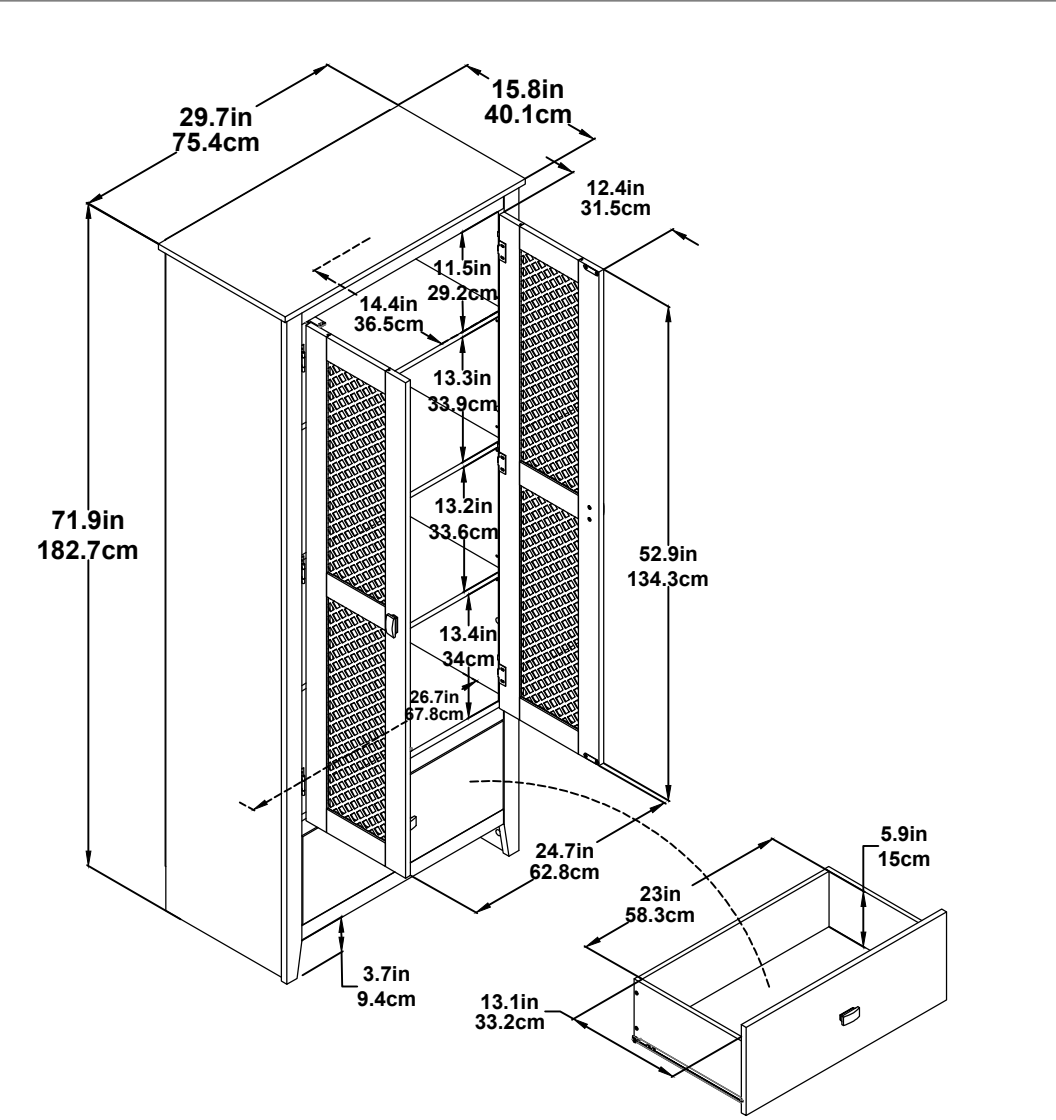

Mesh Door Storage Cabinet w/ Drawer

7931322COM, 7931874COM, 7931898COM.

Wood Breakdown:
 PB 57.6%, MDF 23.7%, Metal 8%
 Total storage: 12.5 cubic feet

Overall Product Size:
 29.7" W x 15.8" D x 71.9" H
 75.4cm W x 40.1cm D x 182.7cm H

Maximum Weight Capacities
 Unit Weight: 101 lbs. (45.9 kg)