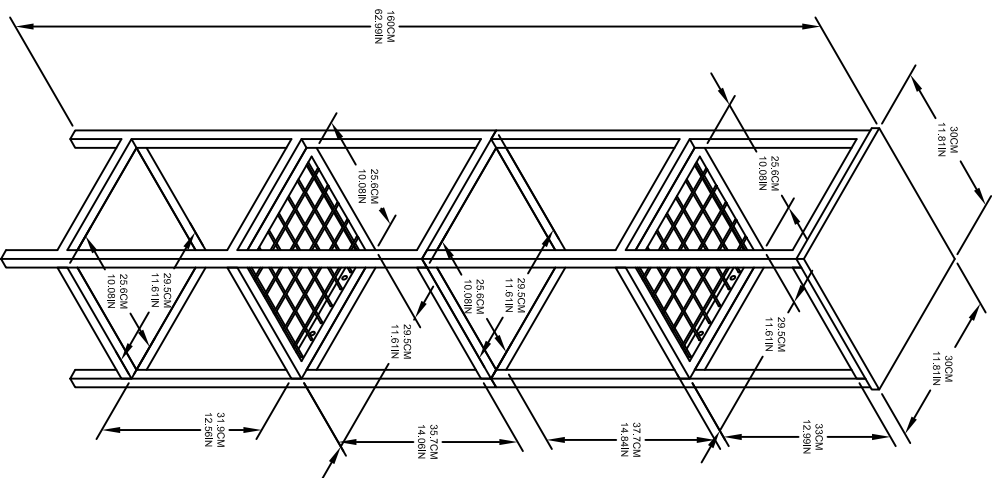

Bathroom Storage Tower

6258885COM

20 lbs. / 9.1 kg
per shelf

Material Breakdown:
 PB: 25%, Steel: 75%
Total storage: 4 cubic feet

Overall Product Size:
 11.81" W x 11.81" D x 62.99" H
 30cm W x 30cm D x 160cm H

Maximum Weight Capacities
 Unit Weight: 20.35lbs. (9.25kg)