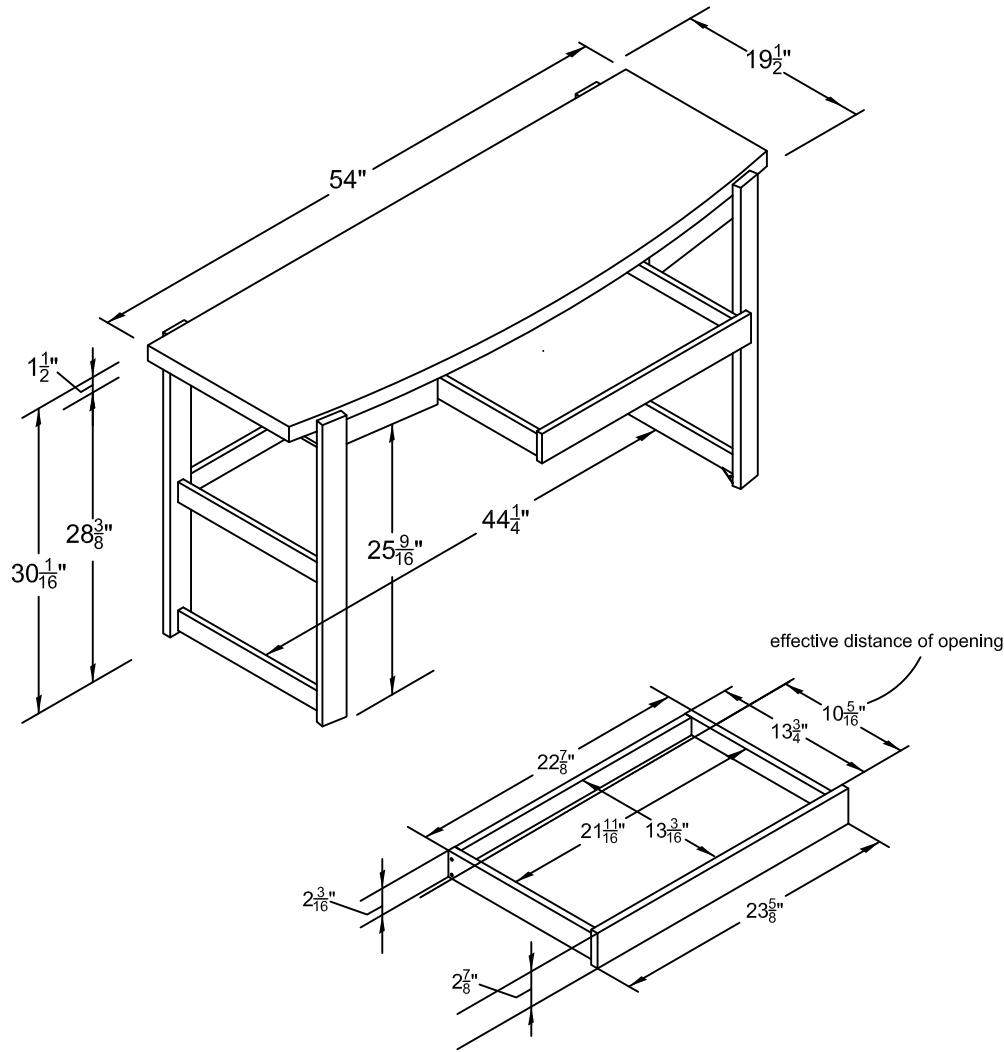

# Desk

9891096COM 9891874COM

Wood Breakdown:  
 PB:28.9% MDF:20.8%  
 Total Storage:0.33cubic feet

Overall Product Size:  
 54"W x 19.53"D x 30.04"H  
 137.2cm W x 49.6cm D x 76.3cm H

Unit Weight: 48 lbs (21.8 kg)