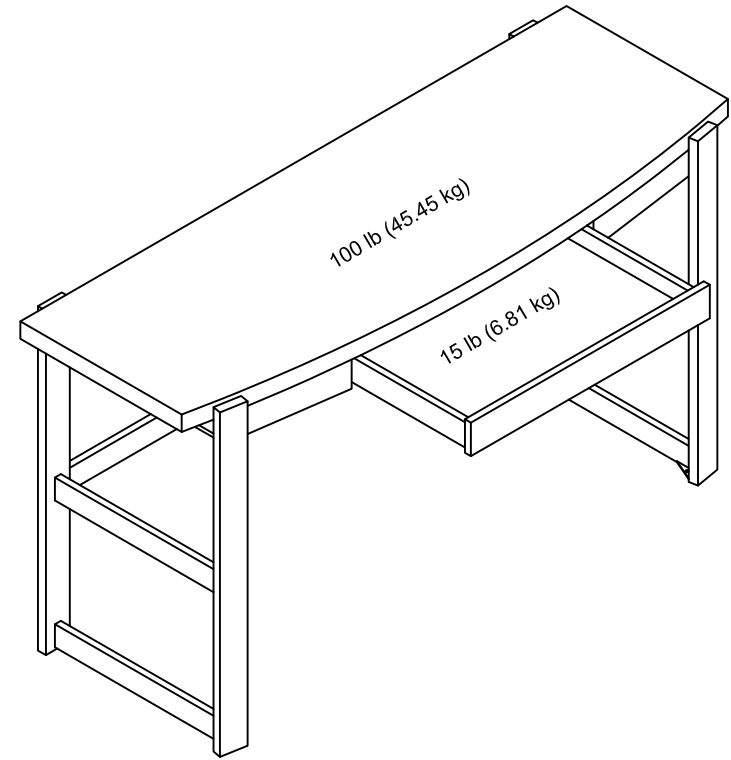

# Desk

9891096COM 9891874COM

Wood Breakdown:  
 PB:28.9% MDF:20.8%  
 Total Storage:0.33cubic feet

Overall Product Size:  
 54"W x 19.53"D x 30.04"H  
 137.2cm W x 49.6cm D x 76.3cm H

Unit Weight: 48 lbs (21.8 kg)