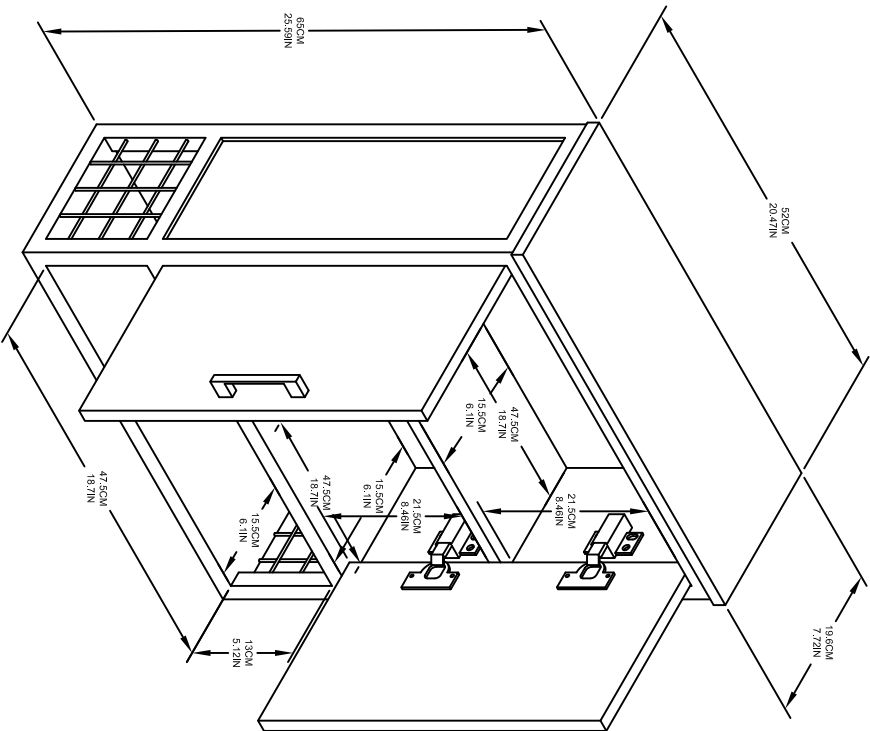

# Bathroom Wall Cabinet 3403885COM

**Material Breakdown:**  
 MDF:8%, PB:71%, Steel:21%  
 Total storage: 1 cubic feet

**Overall Product Size:**  
 20.47" W x 7.72" D x 25.59" H  
 52cm W x 19.6cm D x 65cm H

10 lbs. / 4.54 kg  
per shelf

**Maximum Weight Capacities**  
 Unit Weight: 27.72lbs. (12.6kg)