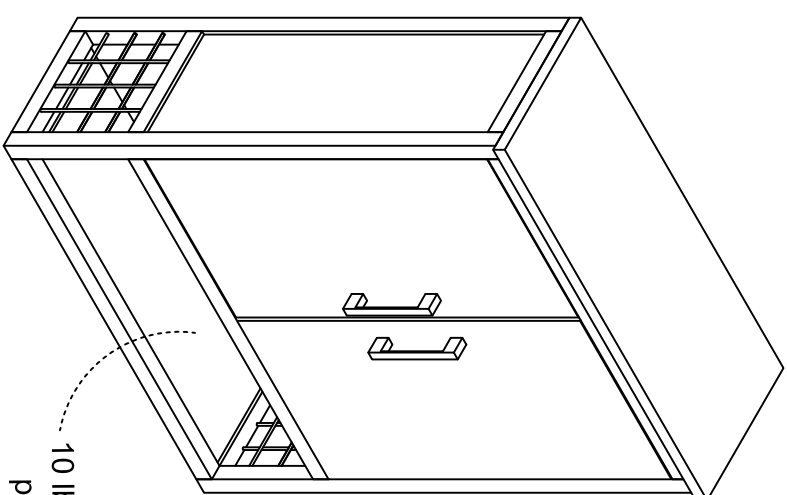

# Bathroom Wall Cabinet 3403885COM

**Material Breakdown:**  
 MDF:8%, PB:71%, Steel:21%  
 Total storage: 1 cubic feet

**Overall Product Size:**  
 20.47" W x 7.72" D x 25.59" H  
 52cm W x 19.6cm D x 65cm H

10 lbs. / 4.54 kg  
per shelf

**Maximum Weight Capacities**  
 Unit Weight: 27.72lbs. (12.6kg)