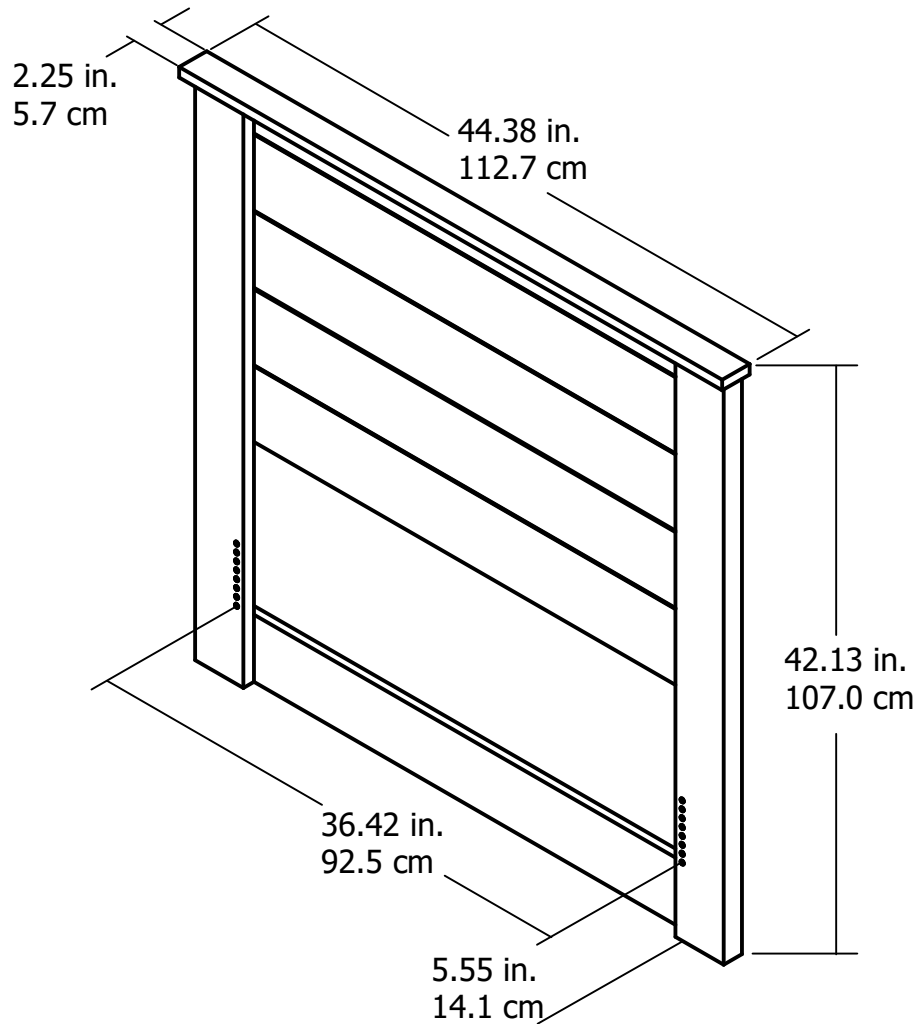

5225305COM - Twin Headboard

Finish: Dreamy Oak Cream

Overall Product Size:
29.69"W x 19.69"D x 74.29"H
75.4cm W x 50cm D x 188.7cm H

Wood Breakdown: 95%
Total storage: xx cubic feet

For twin size frames

Maximum Weight Capacities
Unit Weight: 30 lbs. (13.6 kg)