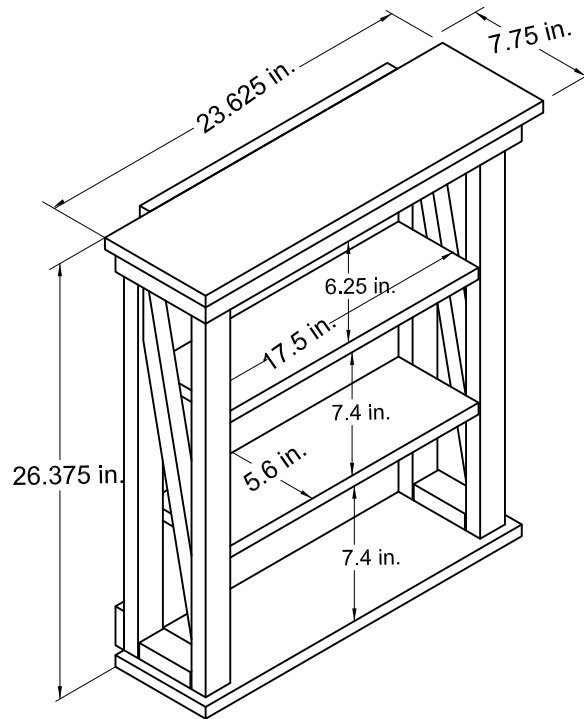

# Wall Shelf

Model Number: 1472013COM

Finish: Rustic White

OVERALL PRODUCT SIZE(in inches)

**Wall Shelf:**23.625"(W)\*7.75"(D)\*26.375"(H)

## MAXIMUM WEIGHT CAPACITIES