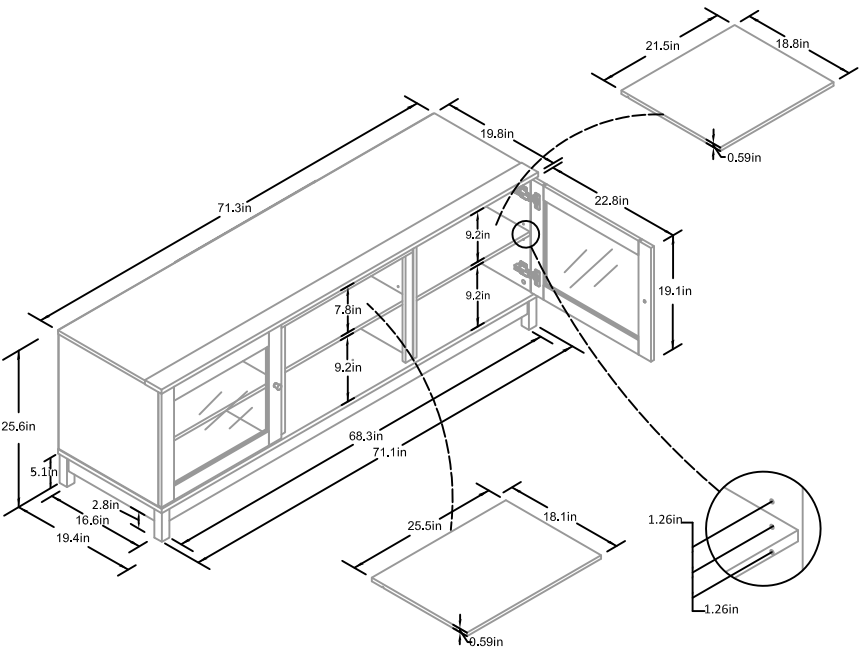

# 70" TV Stand & 70" Fireplace TV Stand

## 2730XXXCOM, 8542XXXCOM

**Wood Breakdown:**

PB:86.4% MDF:6.5%

Total Storage:13.83cubic feet

**Overall Product Size:**

71.3"W x 19.8"D x 25.6"H

181cm W x 50.3cm D x 64.9cm H

**Maximum Weight Capacities**  
 Unit Weight: 109.1 lbs (49.6 kg)

# 70" TV Stand & 70" Fireplace TV Stand 2730XXXCOM, 8542XXXCOM

Wood Breakdown:  
PB:86.4% MDF:6.5%  
Total Storage:8.68cubic feet

Overall Product Size:  
71.3"W x 19.8"D x 25.6"H  
181cm W x 50.3cm D x 64.9cm H

Maximum Weight Capacities  
Unit Weight: 109.1lbs (49.6 kg)