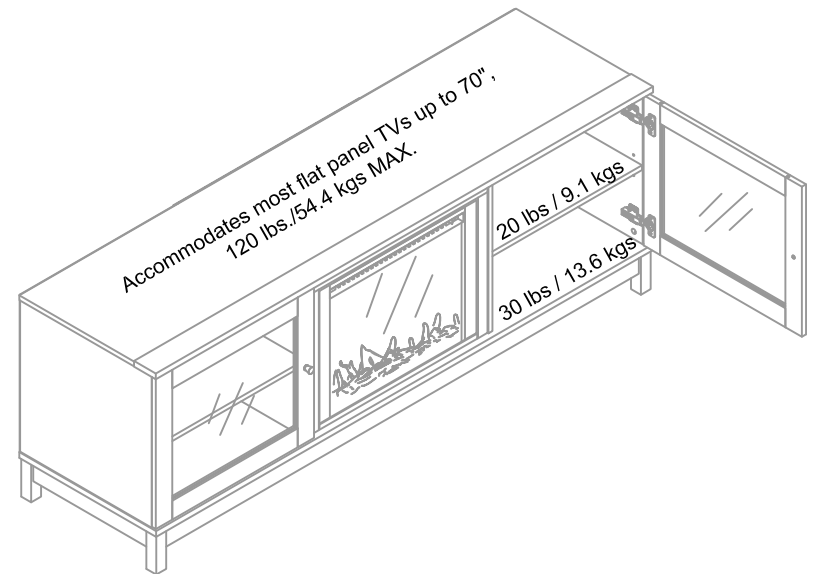

# 70" TV Stand & 70" Fireplace TV Stand

## 2730XXXCOM, 8542XXXCOM

**Wood Breakdown:**

PB:86.4% MDF:6.5%

Total Storage:13.83cubic feet

**Overall Product Size:**

71.3"W x 19.8"D x 25.6"H

181cm W x 50.3cm D x 64.9cm H

**Maximum Weight Capacities**  
 Unit Weight: 109.1 lbs (49.6 kg)

# 70" TV Stand & 70" Fireplace TV Stand 2730XXXCOM, 8542XXXCOM

Wood Breakdown:  
PB:86.4% MDF:6.5%  
Total Storage:8.68cubic feet

Overall Product Size:  
71.3"W x 19.8"D x 25.6"H  
181cm W x 50.3cm D x 64.9cm H

Maximum Weight Capacities  
Unit Weight: 109.1lbs (49.6 kg)