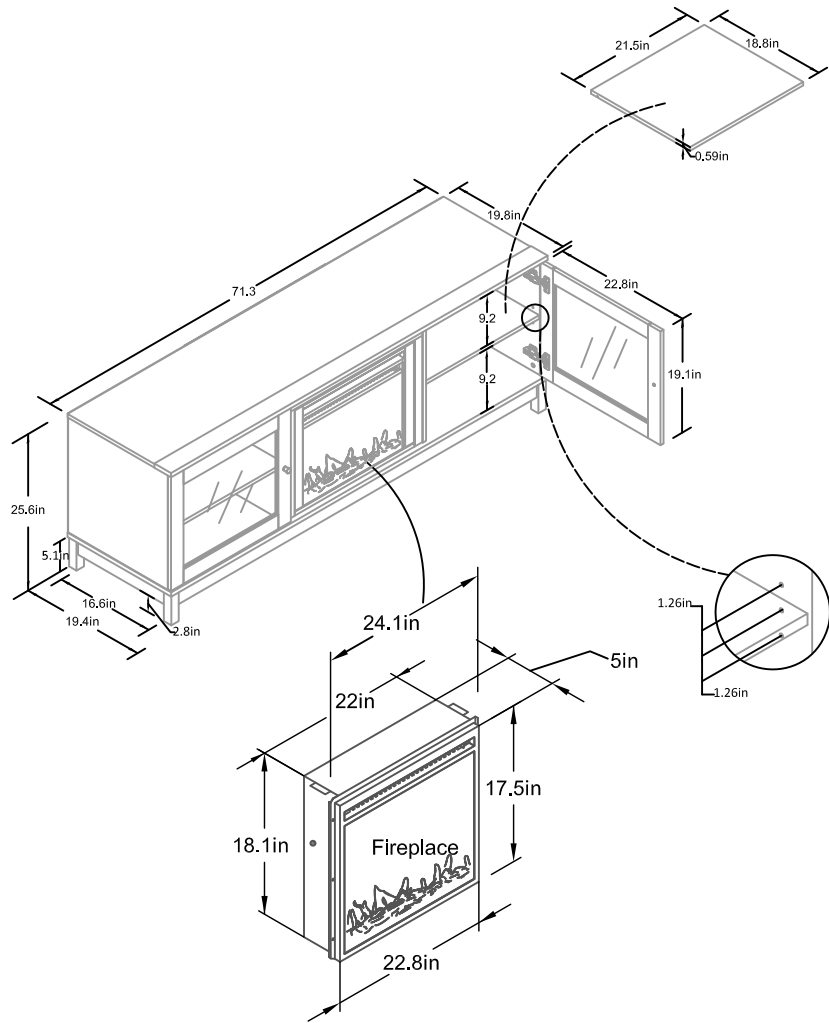

## 2730XXXCOM, 8542XXXCOM

**Wood Breakdown:**

PB:86.4% MDF:6.5%

Total Storage:13.83cubic feet

**Overall Product Size:**

71.3"W x 19.8"D x 25.6"H

181cm W x 50.3cm D x 64.9cm H

**Maximum Weight Capacities**  
 Unit Weight: 109.1 lbs (49.6 kg)

# 70" TV Stand & 70" Fireplace TV Stand 2730XXXCOM, 8542XXXCOM

Wood Breakdown:  
PB:86.4% MDF:6.5%  
Total Storage:8.68cubic feet

Overall Product Size:  
71.3"W x 19.8"D x 25.6"H  
181cm W x 50.3cm D x 64.9cm H

Maximum Weight Capacities  
Unit Weight: 109.1lbs (49.6 kg)