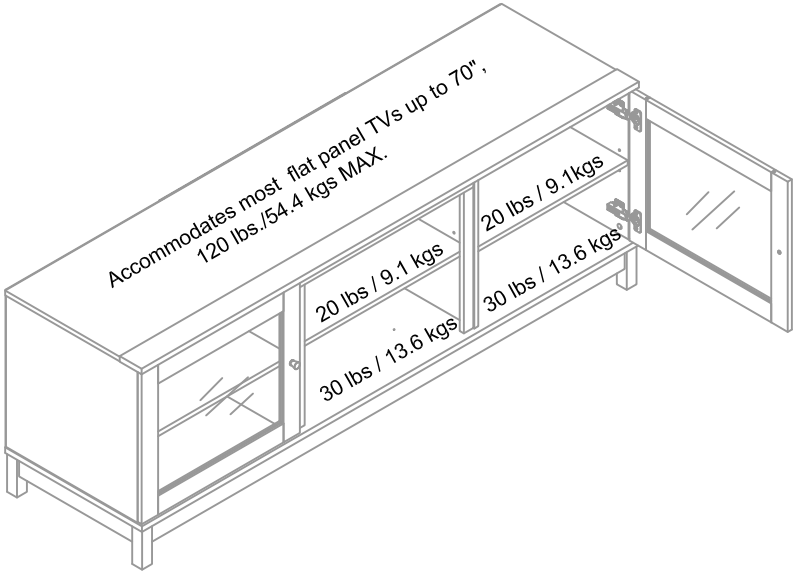

## 2730XXXCOM, 8542XXXCOM

**Wood Breakdown:**

PB:86.4% MDF:6.5%

Total Storage:13.83cubic feet

**Overall Product Size:**

71.3"W x 19.8"D x 25.6"H

181cm W x 50.3cm D x 64.9cm H

**Maximum Weight Capacities**  
 Unit Weight: 109.1 lbs (49.6 kg)

# 70" TV Stand & 70" Fireplace TV Stand 2730XXXCOM, 8542XXXCOM

Wood Breakdown:  
PB:86.4% MDF:6.5%  
Total Storage:8.68cubic feet

Overall Product Size:  
71.3"W x 19.8"D x 25.6"H  
181cm W x 50.3cm D x 64.9cm H

Maximum Weight Capacities  
Unit Weight: 109.1lbs (49.6 kg)