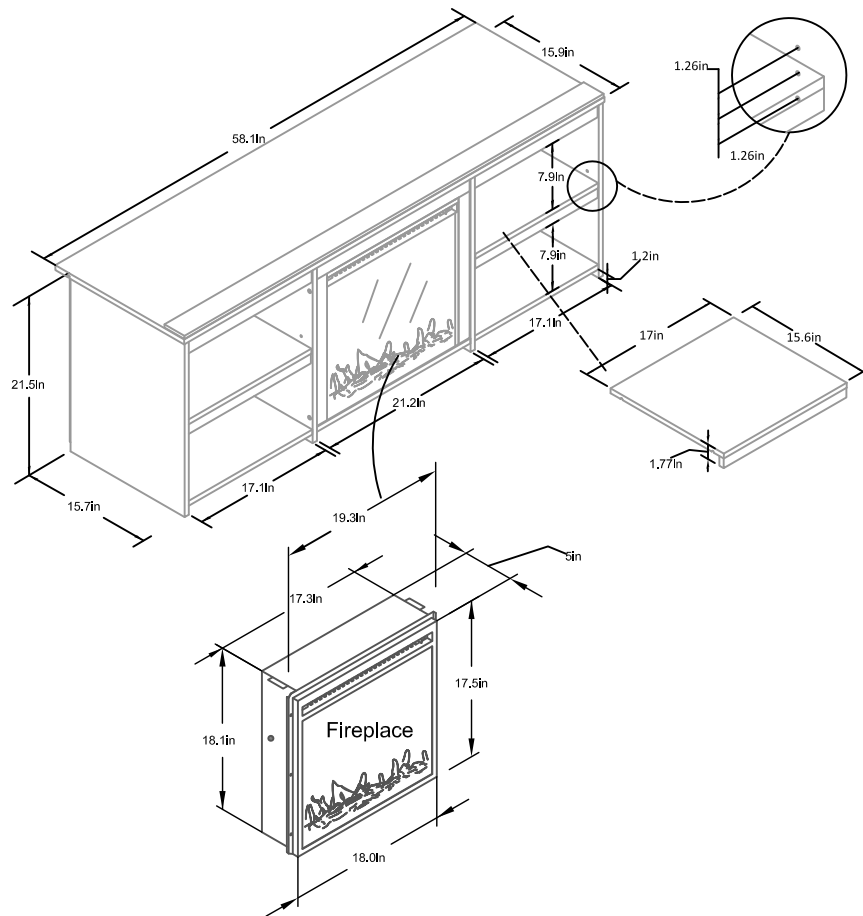

65" TV Stand & 65" Fireplace TV Stand

4946XXXCOM, 8868XXXCOM

Wood Breakdown:
 PB:91.2% MDF:5.2%
 Total Storage:9.08cubic feet

Overall Product Size:
 58.1"W x 15.9"D x 21.5"H
 1476cm W x 404cm D x 545cm H

Maximum Weight Capacities
 Unit Weight: 65.12 lbs (29.6 kg)

65" TV Stand & 65" Fireplace TV Stand

4946XXXCOM, 8868XXXCOM

Wood Breakdown:
 PB:91.2% MDF:5.2%
 Total Storage:5.5cubic feet

Overall Product Size:
 58.1"W x 15.9"D x 21.5"H
 1476cm W x 404cm D x 545cm H

Maximum Weight Capacities
 Unit Weight: 65.12 lbs (29.6 kg)