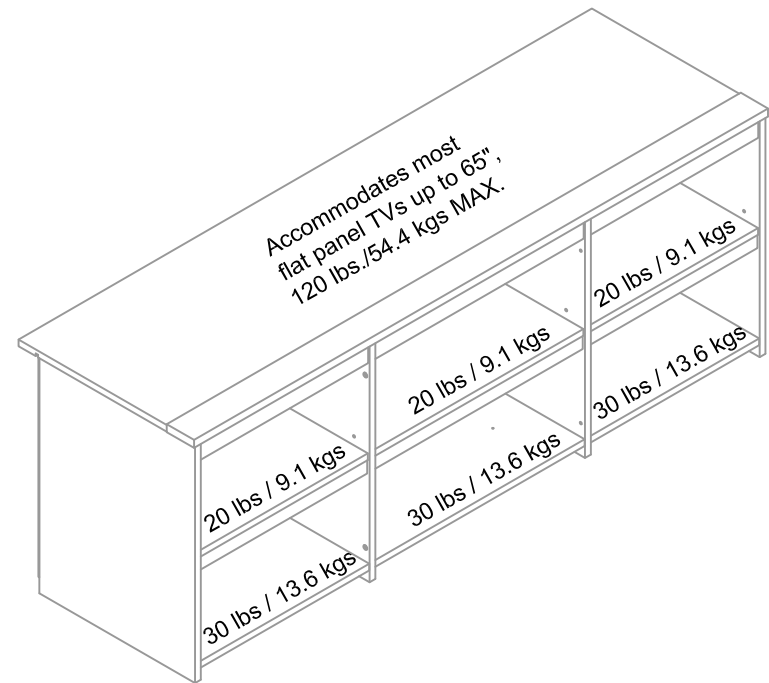

65" TV Stand & 65" Fireplace TV Stand

4946XXXCOM, 8868XXXCOM

Wood Breakdown:
 PB:91.2% MDF:5.2%
 Total Storage:9.08cubic feet

Overall Product Size:
 58.1"W x 15.9"D x 21.5"H
 1476cm W x 404cm D x 545cm H

Maximum Weight Capacities
 Unit Weight: 65.12 lbs (29.6 kg)

65" TV Stand & 65" Fireplace TV Stand

4946XXXCOM, 8868XXXCOM

Wood Breakdown:
 PB:91.2% MDF:5.2%
 Total Storage:5.5cubic feet

Overall Product Size:
 58.1"W x 15.9"D x 21.5"H
 1476cm W x 404cm D x 545cm H

Maximum Weight Capacities
 Unit Weight: 65.12 lbs (29.6 kg)