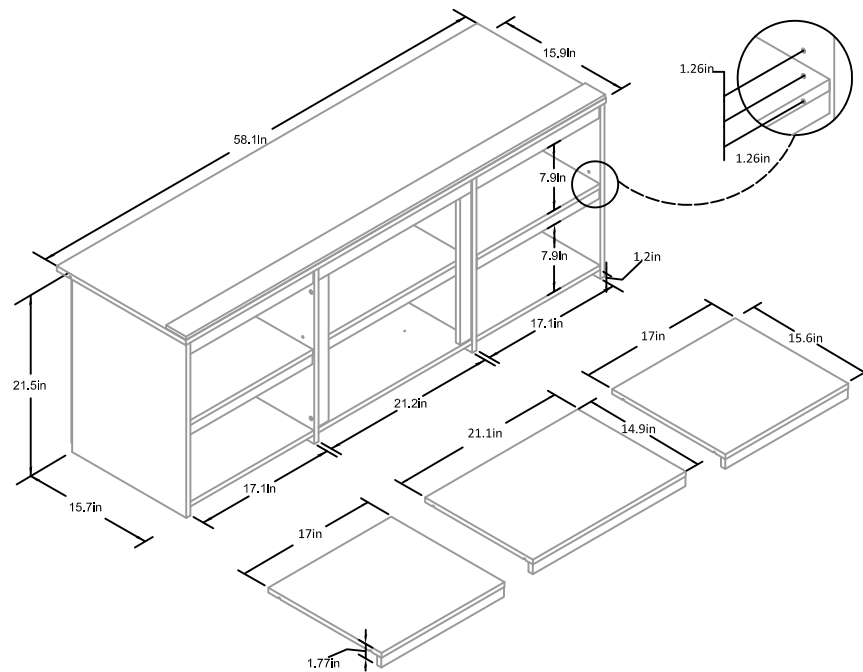

65" TV Stand & 65" Fireplace TV Stand

4946XXXCOM, 8868XXXCOM

Wood Breakdown:
 PB:91.2% MDF:5.2%
 Total Storage:9.08cubic feet

Overall Product Size:
 58.1"W x 15.9"D x 21.5"H
 1476cm W x 404cm D x 545cm H

Maximum Weight Capacities
 Unit Weight: 65.12 lbs (29.6 kg)

65" TV Stand & 65" Fireplace TV Stand

4946XXXCOM, 8868XXXCOM

Wood Breakdown:
 PB:91.2% MDF:5.2%
 Total Storage:5.5cubic feet

Overall Product Size:
 58.1"W x 15.9"D x 21.5"H
 1476cm W x 404cm D x 545cm H

Maximum Weight Capacities
 Unit Weight: 65.12 lbs (29.6 kg)