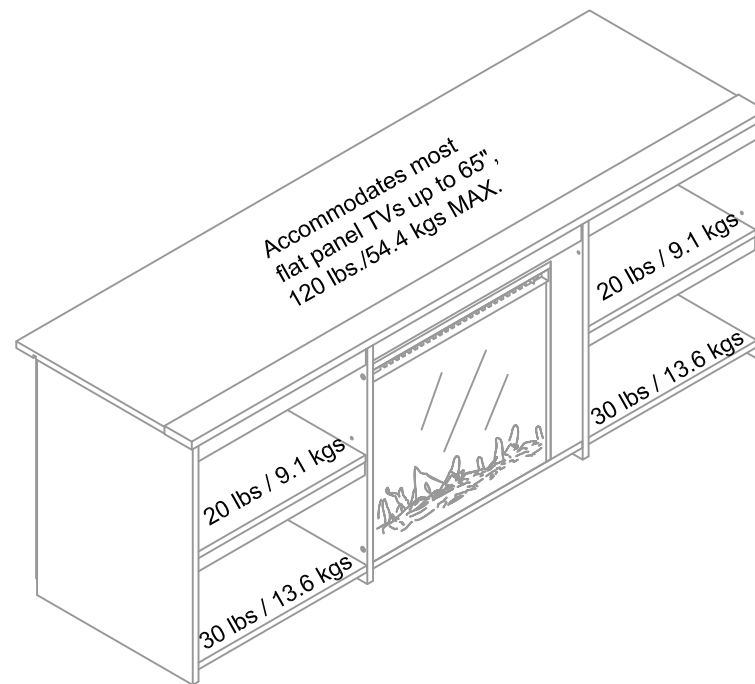

65" TV Stand & 65" Fireplace TV Stand

4946XXXCOM, 8868XXXCOM

Wood Breakdown:
 PB:91.2% MDF:5.2%
 Total Storage:9.08cubic feet

Overall Product Size:
 58.1"W x 15.9"D x 21.5"H
 1476cm W x 404cm D x 545cm H

Maximum Weight Capacities
 Unit Weight: 65.12 lbs (29.6 kg)

65" TV Stand & 65" Fireplace TV Stand

4946XXXCOM, 8868XXXCOM

Wood Breakdown:
 PB:91.2% MDF:5.2%
 Total Storage:5.5cubic feet

Overall Product Size:
 58.1"W x 15.9"D x 21.5"H
 1476cm W x 404cm D x 545cm H

Maximum Weight Capacities
 Unit Weight: 65.12 lbs (29.6 kg)