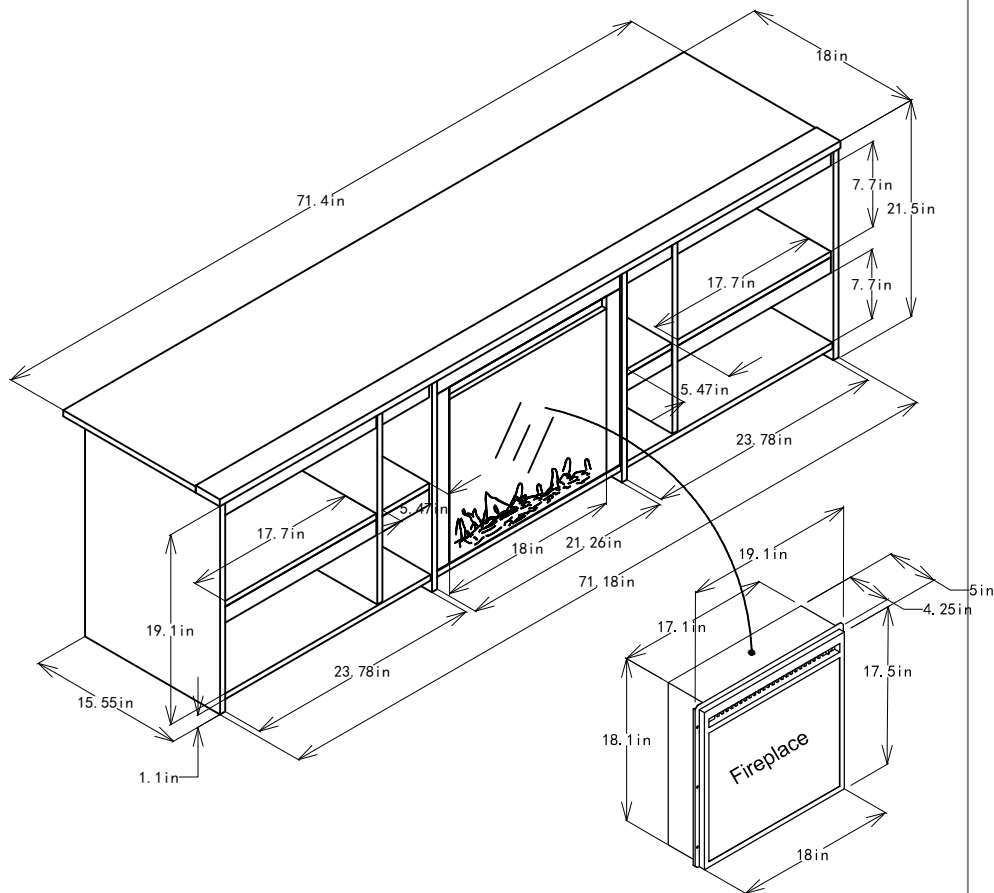

2073xxxCOM -70" Fireplace TV Stand

Wood Breakdown:
 Wood 100%
 Total storage: 14.8 cubic feet

Overall Product Size:
 71.4" W × 18" D × 21.5" H
 181.4cm W × 45.8cm D × 54.7cm H

Maximum Weight Capacities
 Unit Weight: 101.8lbs. (46.26 kg)