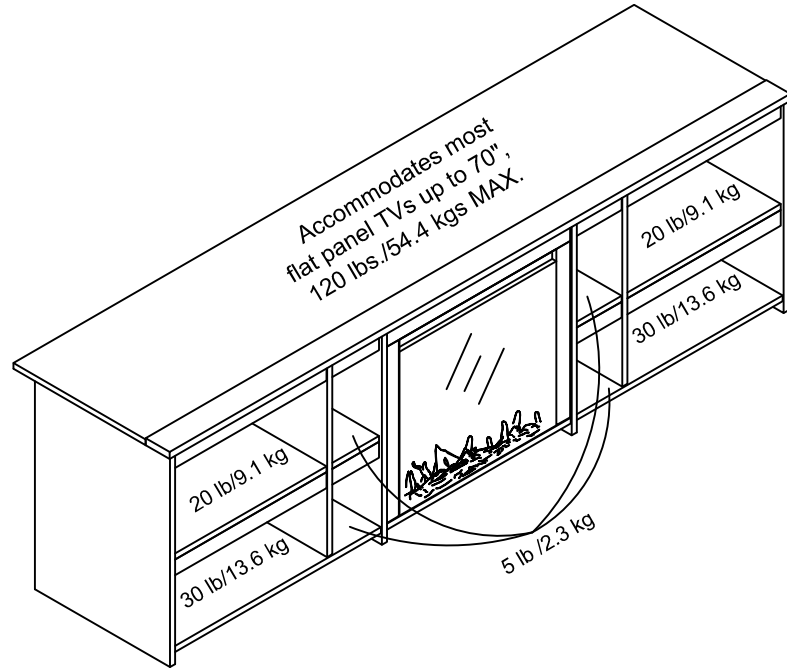

2073xxxCOM -70" Fireplace TV Stand

Wood Breakdown:
 Wood 100%
 Total storage: 14.8 cubic feet

Overall Product Size:
 71.4" W × 18" D × 21.5" H
 181.4cm W × 45.8cm D × 54.7cm H

Maximum Weight Capacities
 Unit Weight: 101.8lbs. (46.26 kg)