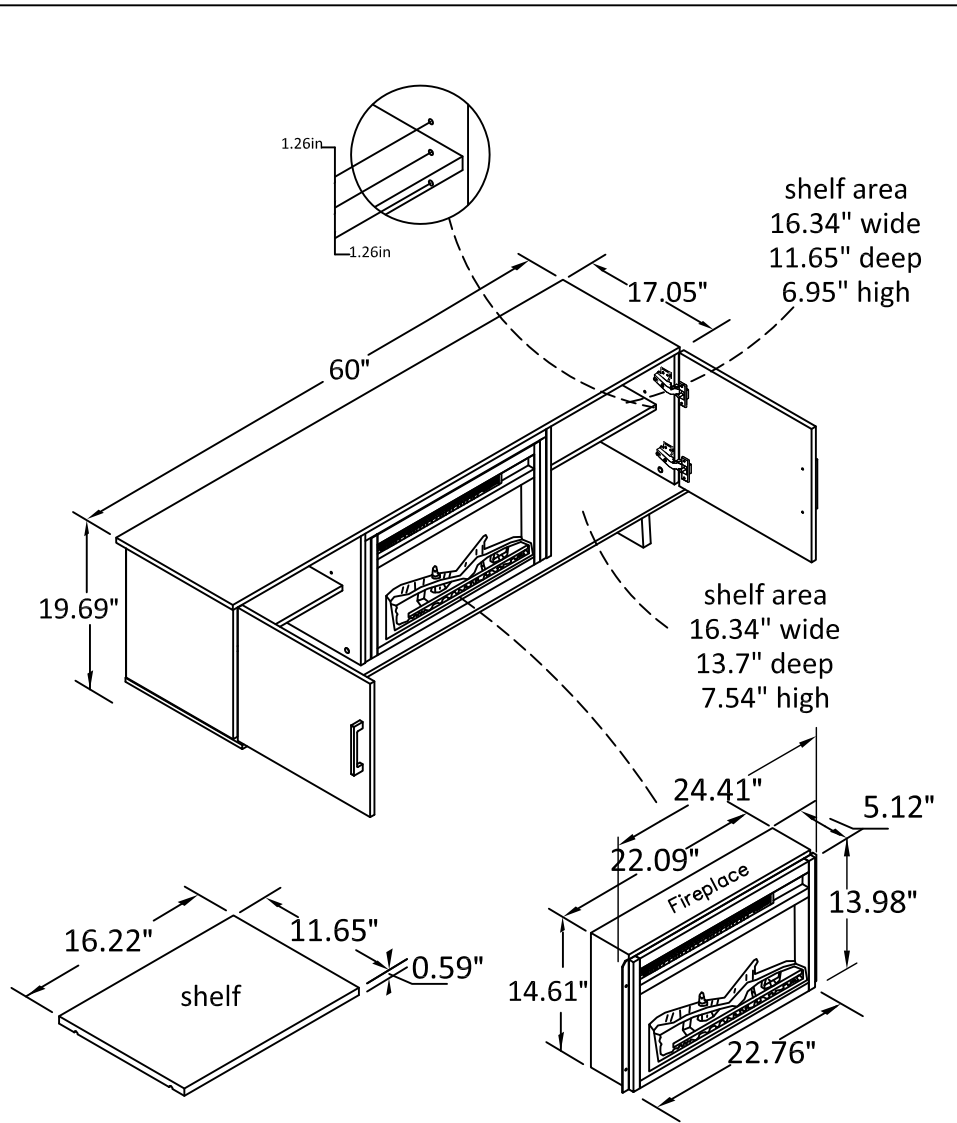

Fireplace TV stand

8968XXXCOM

Wood Breakdown:

PB:78%

Total Storage:3.48cubic feet

Overall Product Size:

60"W x 17.05"D x 19.69"H

152.4cm W x 43.0cm D x50.01cm H