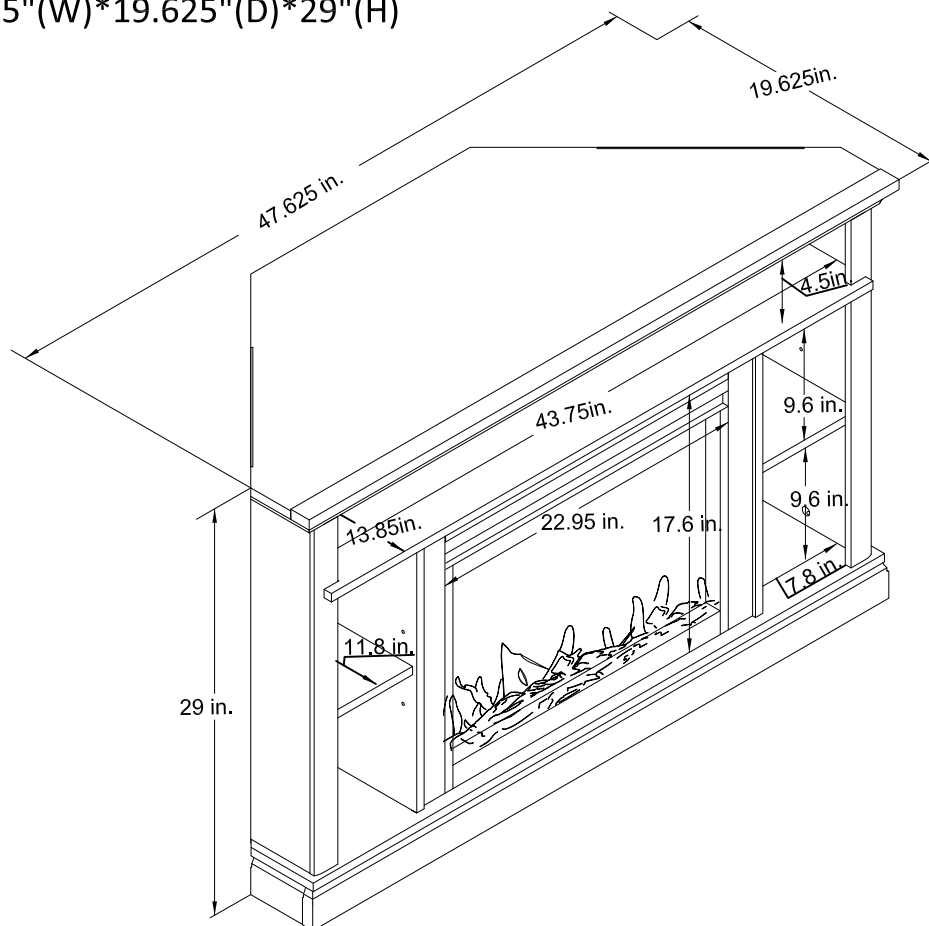

Fireplace TV Stand

Model Number:1805408COM

Finish: Gray

OVERALL PRODUCT SIZE(in inches)

Fireplace TV Stand:47.625"(W)*19.625"(D)*29"(H)

MAXIMUM WEIGHT CAPACITIES