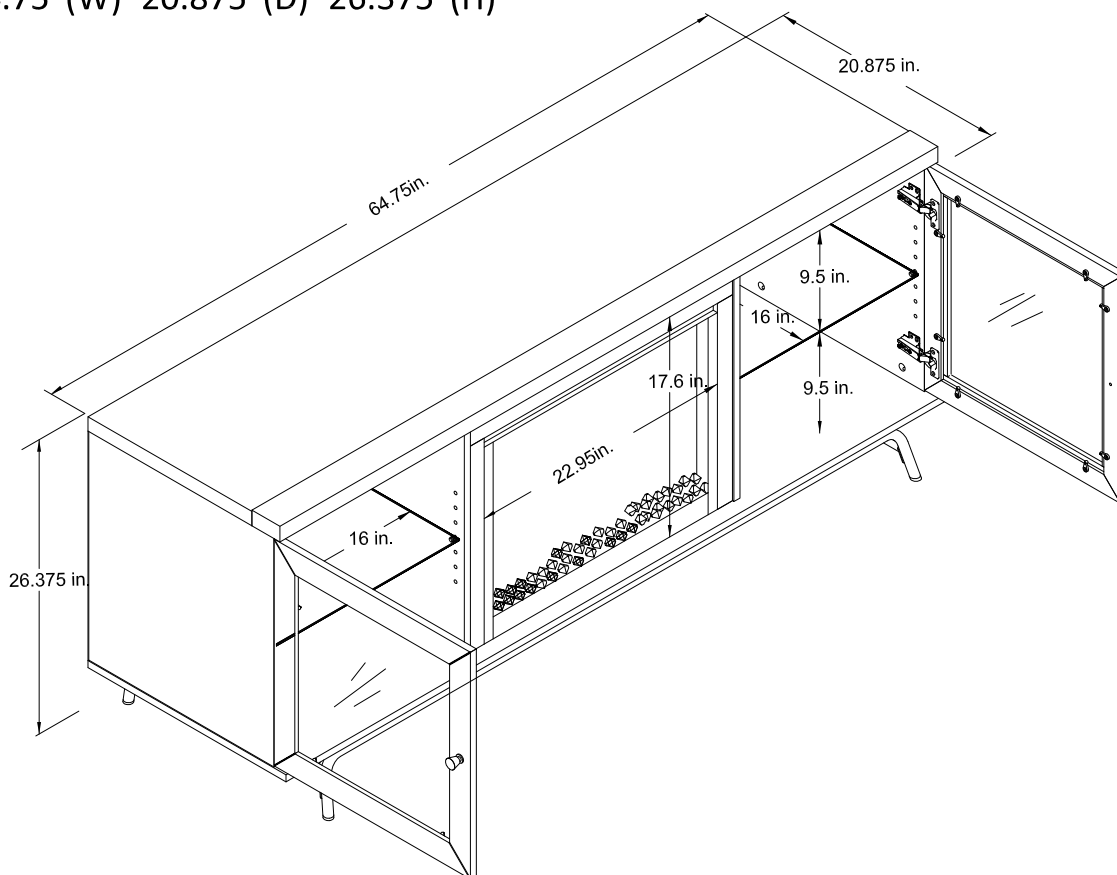

# Fireplace TV Stand

Model Number: 6873847COM

Finish: Blonde Oak

OVERALL PRODUCT SIZE(in inches)

**Kids Bookcase:**64.75"(W)\*20.875"(D)\*26.375"(H)

## MAXIMUM WEIGHT CAPACITIES