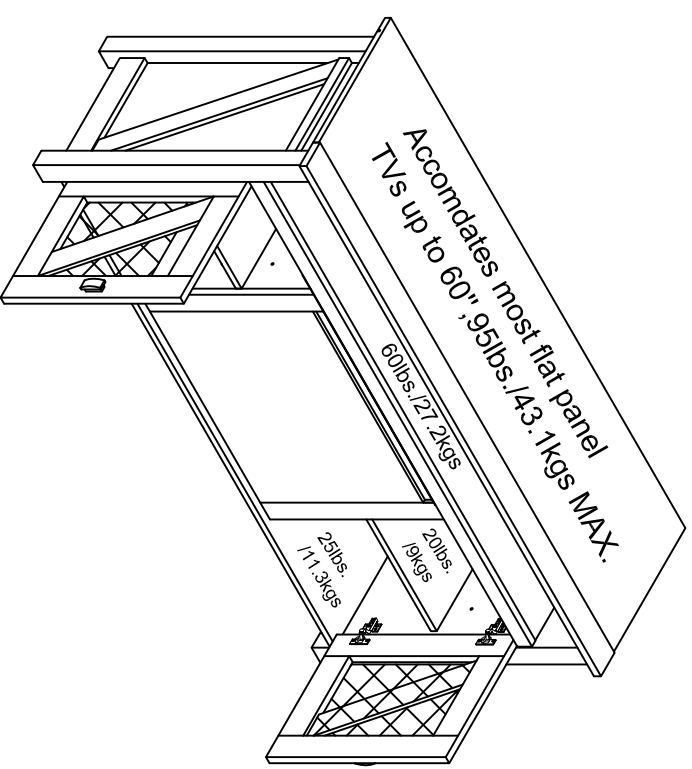

2791846COM,2791846COM 60" Fireplace TV Stand

Wood Breakdown:
 Wood 86.1% ,Steel 13.9%
 Total storage: 11 cubic feet

Overall Product Size:
 59.6" W x 17.3" D x 72.3" H
 151.4cm W x 44cm D x 72cm H

Maximum Weight Capacities
 Unit Weight: 104.72lbs. (47.6kg)