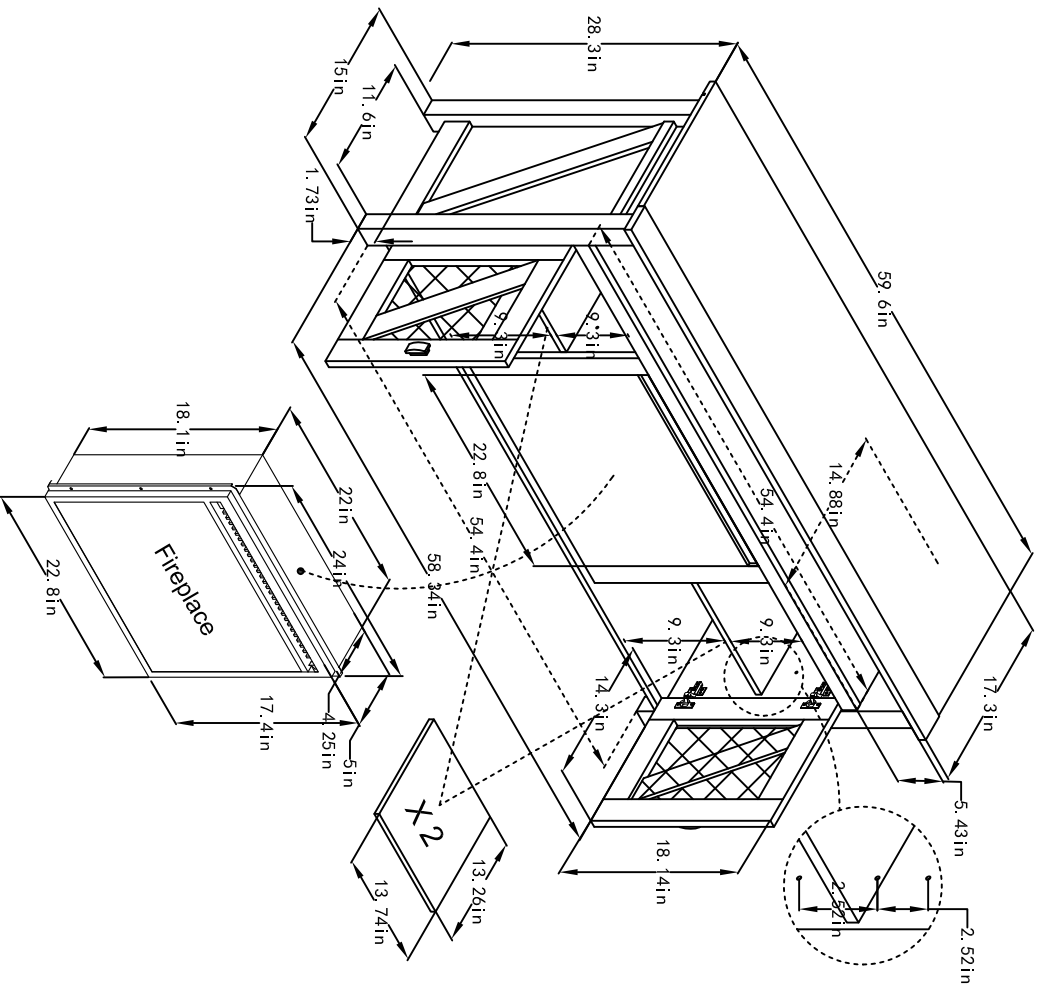

2791846COM,2791846COM 60" Fireplace TV Stand

Wood Breakdown:
 Wood 86.1% ,Steel 13.9%
 Total storage: 11 cubic feet

Overall Product Size:
 59.6" W x 17.3" D x 72.3" H
 151.4cm W x 44cm D x 72cm H

Maximum Weight Capacities
 Unit Weight: 104.72lbs. (47.6kg)