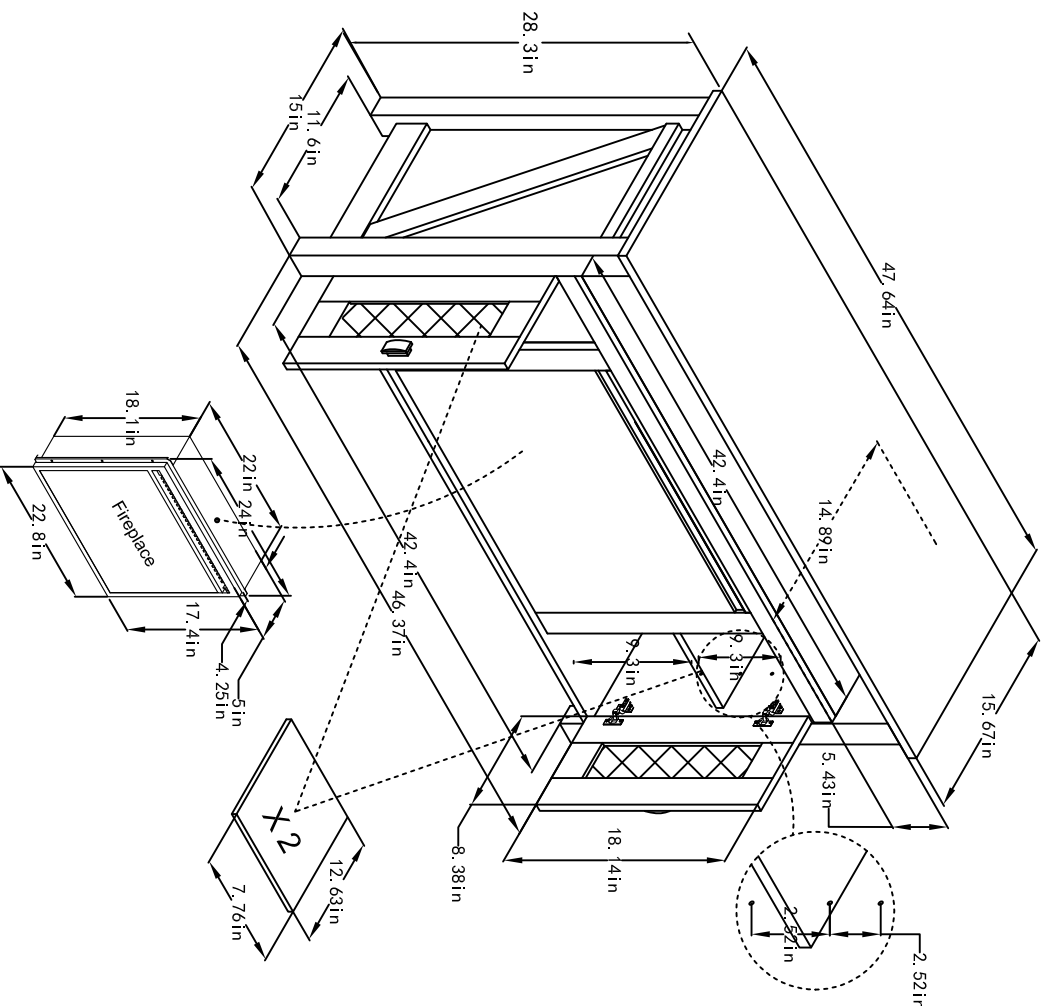

# 6684845COM,6684846COM 48" Fireplace TV Stand

**Wood Breakdown:**  
Wood 84.4%, Steel 15.6%  
Total storage: 7 cubic feet

**Overall Product Size:**  
47.64" W x 15.67" D x 28.3" H  
121.1cm W x 39.8cm D x 72cm H

**Maximum Weight Capacities**  
Unit Weight: 93.39lbs. (42.45 kg)