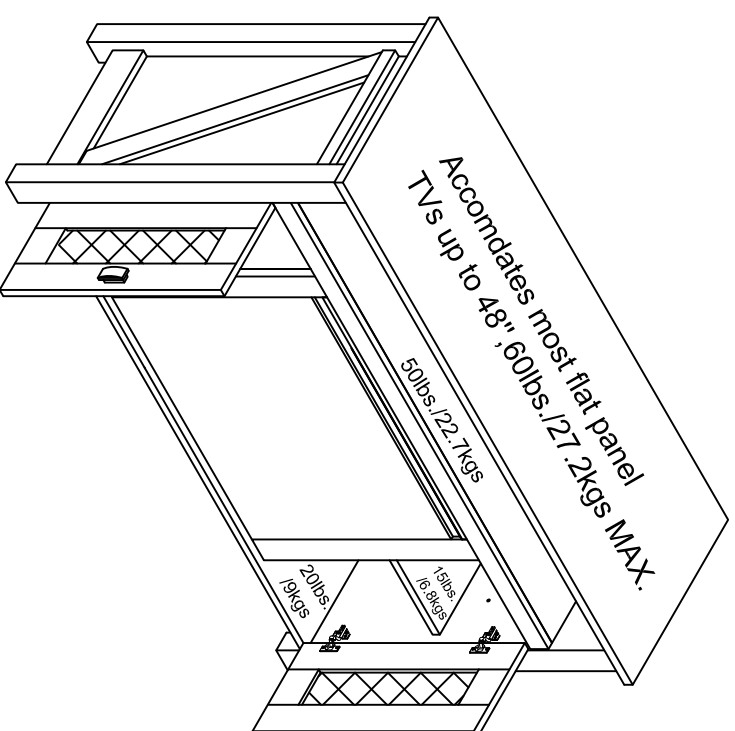

# 6684845COM,6684846COM 48" Fireplace TV Stand

**Wood Breakdown:**  
Wood 84.4%, Steel 15.6%  
Total storage: 7 cubic feet

**Overall Product Size:**  
47.64" W x 15.67" D x 28.3" H  
121.1cm W x 39.8cm D x 72cm H

**Maximum Weight Capacities**  
Unit Weight: 93.39lbs. (42.45 kg)