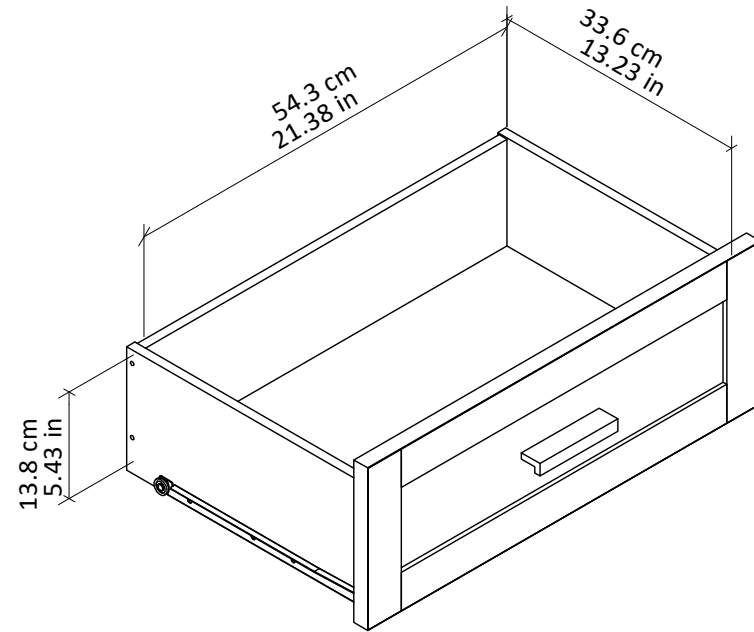

5987096 / 5987196 / 5987296 - Carver 6 Drawer Dresser

Finish: Gray / Black / White

Wood Breakdown: 96%
Total storage: 5.335 Cubic Feet

Overall Product Size:
54.000in (W) x 15.750in (D) x 32.000in (H)
137.10cm (W) x 40.00cm (D) x 81.30cm (H)

0.889 Cubic Feet
each drawer

Maximum Weight Capacities
Unit Weight: 129.80 lbs (59.00 kg)