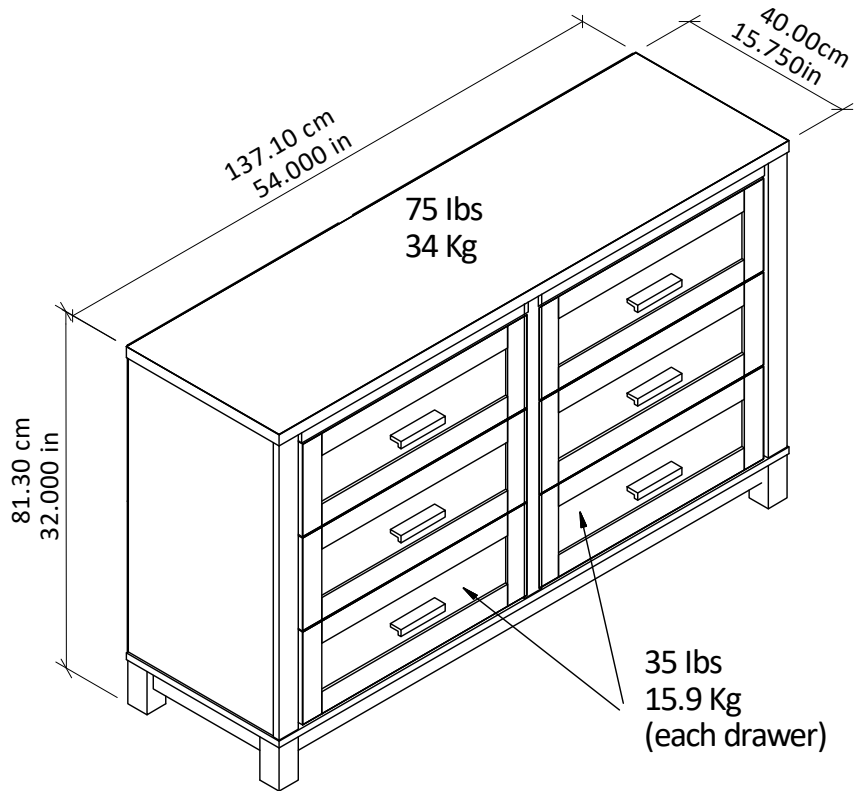

5987096 / 5987196 / 5987296 - Carver 6 Drawer Dresser

Finish: Gray / Black / White

Wood Breakdown: 96%
Total storage: 5.335 Cubic Feet

Overall Product Size:
54.000in (W) x 15.750in (D) x 32.000in (H)
137.10cm (W) x 40.00cm (D) x 81.30cm (H)

0.889 Cubic Feet
each drawer

Maximum Weight Capacities
Unit Weight: 129.80 lbs (59.00 kg)