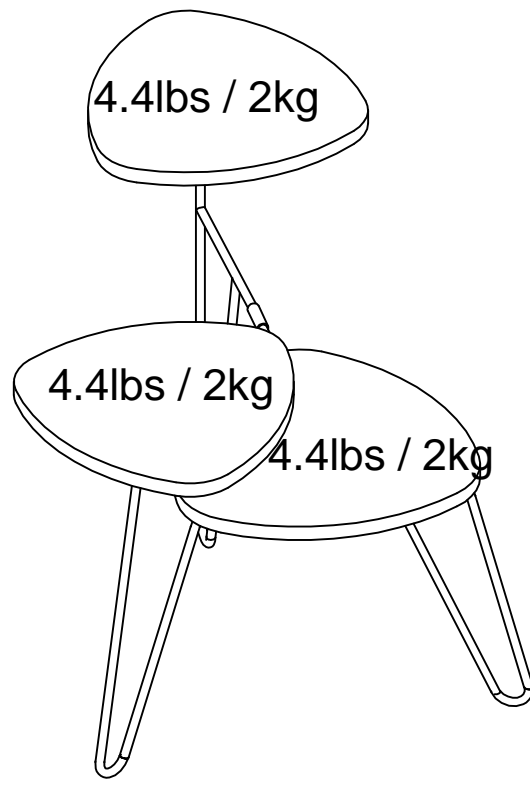

7029xxxCOM -Plant Stand

Wood Breakdown:
MDF 56.7%. Steel 43.3%
Total storage: 1 cubic feet

Overall Product Size:
21.8" W × 20.6" D × 25" H
55.5cm W × 52.5cm D × 63.5cm H

Maximum Weight Capacities
Unit Weight: 10.67lbs. (4.85 kg)