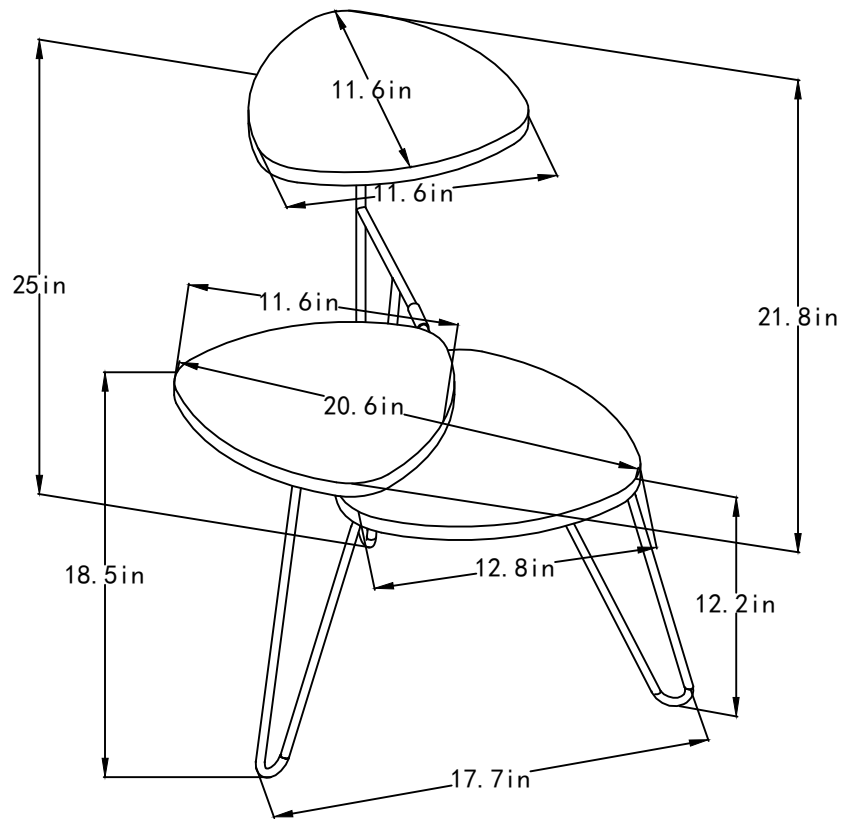

7029xxxCOM -Plant Stand

Wood Breakdown:
MDF 56.7%. Steel 43.3%
Total storage: 1 cubic feet

Overall Product Size:
21.8" W × 20.6" D × 25" H
55.5cm W × 52.5cm D × 63.5cm H

Maximum Weight Capacities
Unit Weight: 10.67lbs. (4.85 kg)