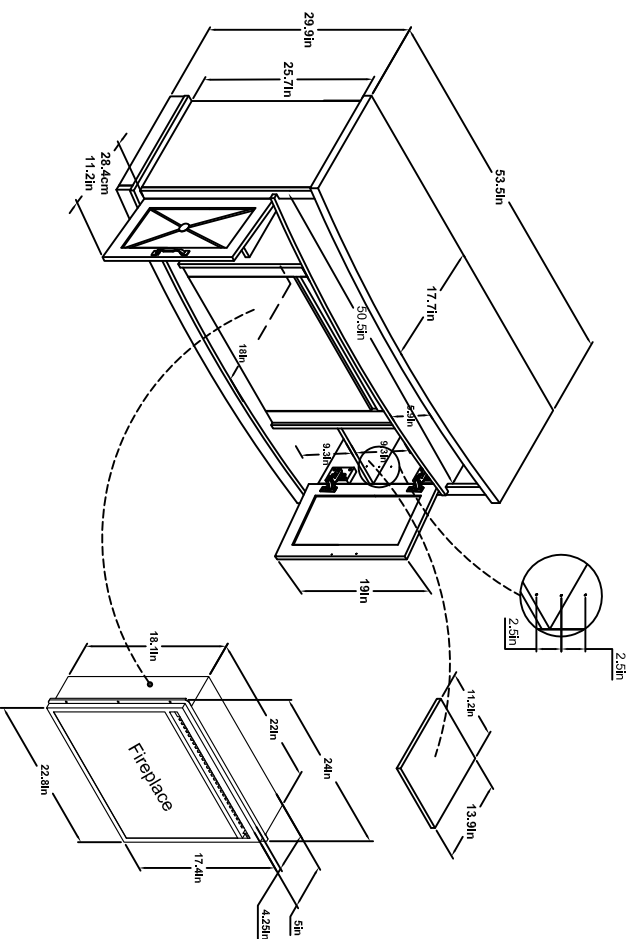

# 1809096COM -Fireplace TV Stand

## Wood Breakdown:

Wood 83.3%, Steel 16.7%

Total storage: 5 cubic feet

## Overall Product Size:

53.5" W x 18" D x 29.9" H

136cm W x 45.7cm D x 75.9cm H

Maximum Weight Capacities

Unit Weight: 110 lbs. (50 kg)