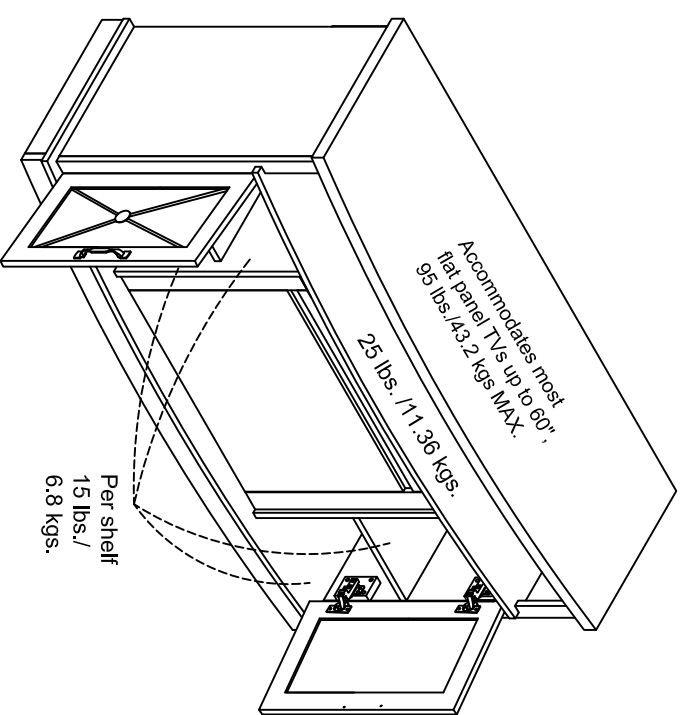

## Wood Breakdown:

Wood 83.3%, Steel 16.7%

Total storage: 5 cubic feet

## Overall Product Size:

53.5" W x 18" D x 29.9" H

136cm W x 45.7cm D x 75.9cm H

Maximum Weight Capacities

Unit Weight: 110 lbs. (50 kg)