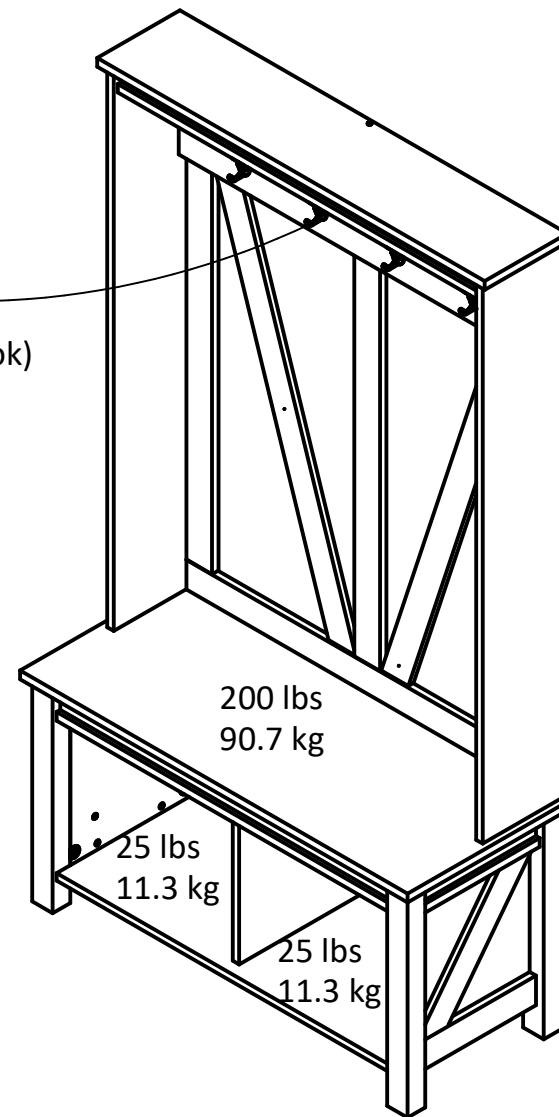

Storage dimensions:
 (2) storage spaces
 16.08 in. (40.9 cm) W
 15.69 in. (39.9 cm) H
 13.50 in. (34.3 cm) D
 1.97 cubic feet each storage area

Overall Product Size:
 37.99"W x 15.67"D x 67.99"H
 96.5cm W x 15.67cm D x 172.7cm H

Wood Breakdown: 95%
 Total storage: 3.94 cubic feet

10 lbs
 4.5 kg
 (each hook)

Maximum Weight Capacities
 Unit Weight: 85 lbs. (38.6 kg)