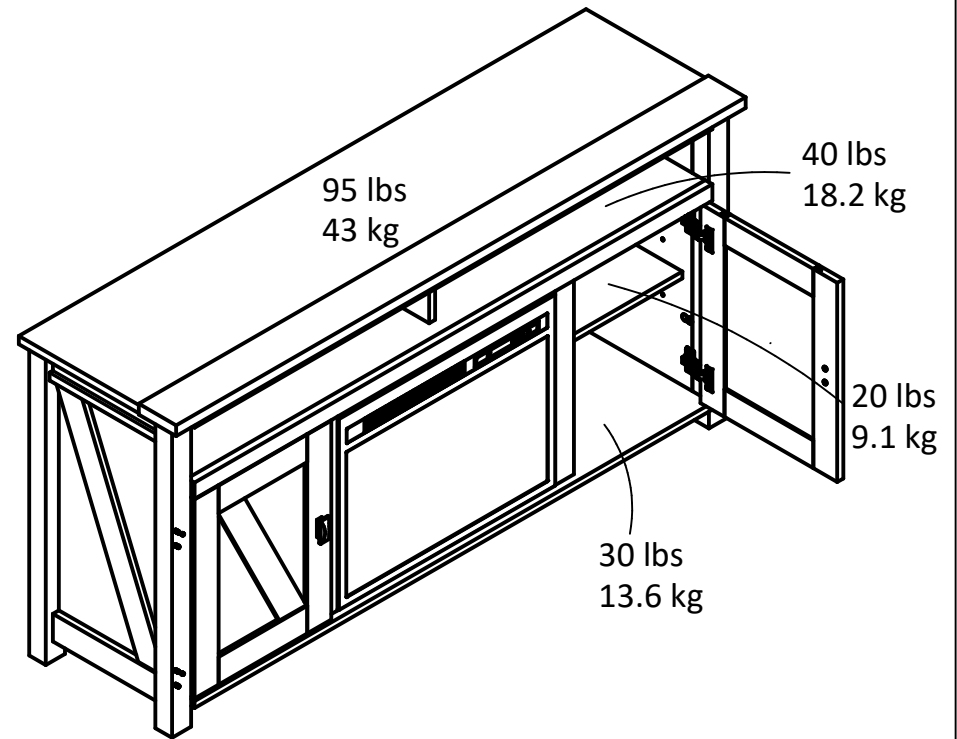

Upper Storage dimensions:  
 (With Partition)  
 54.41 in. (138.2 cm) W  
 6.02 in. (15.3 cm) H  
 14.88 in. (37.8 cm) D  
 2.82 cubic feet storage area

Beyond Door Storage dimensions:  
 (2) storage spaces (adj heights)  
 13.88 in. (35.2 cm) W  
 18.43 in. (46.8 cm) H  
 14.13 in. (35.9 cm) D  
 2.09 cubic feet each storage area

Wood Breakdown: 90%  
 Total storage: 7.00 cubic feet

Overall Product Size:  
 59.61"W x 16.65"D x 29.41"H  
 151.4cm W x 42.3cm D x 74.7cm H

Maximum Weight Capacities  
 Unit Weight: 118 lbs. (53.52 kg)