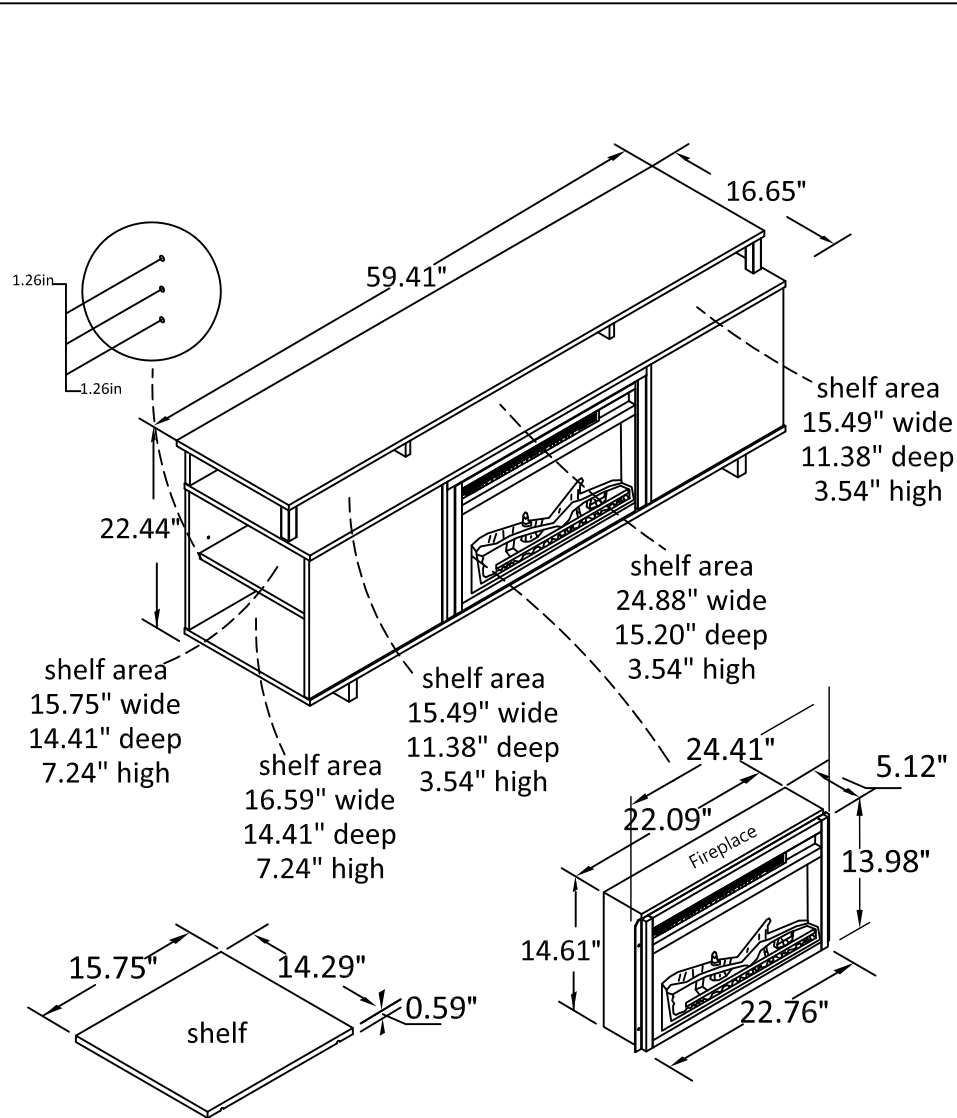

Fireplace TV stand

6048XXXCOM

Wood Breakdown:

PB:85%

Total Storage:5.4cubic feet

Overall Product Size:

59.41"W x 16.65"D x 22.44"H

150.9cm W x 42.29cm D x 57cm H